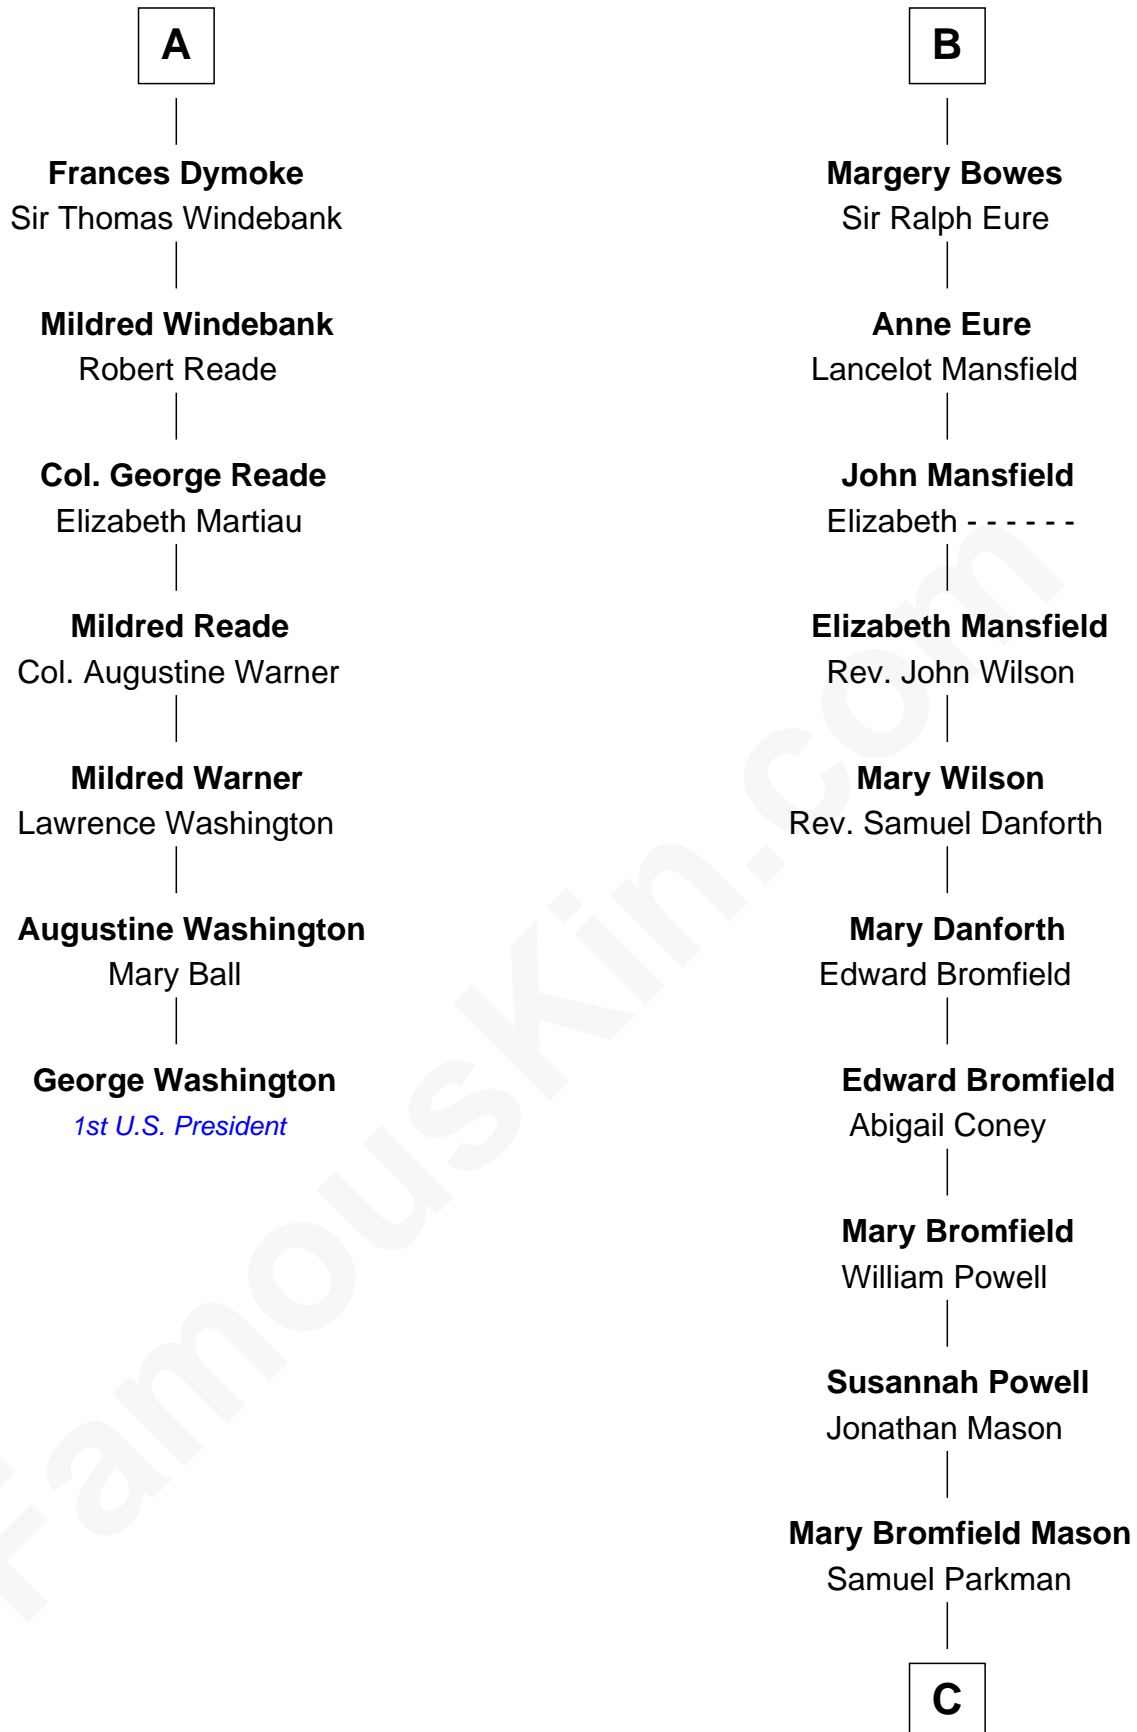

FamousKin.com
Relationship Chart of
George Washington
1st U.S. President

13th cousin 7 times removed of
Endicott Peabody
62nd Governor of Massachusetts

C

Dr. Samuel Parkman

Mary Eliot Dwight

Henry Parkman

Mary Frances Parker

Mary Elizabeth Parkman

Rt. Rev. Malcolm Endicott Peabody

Endicott Peabody

62nd Governor of Massachusetts

FamousKin.com