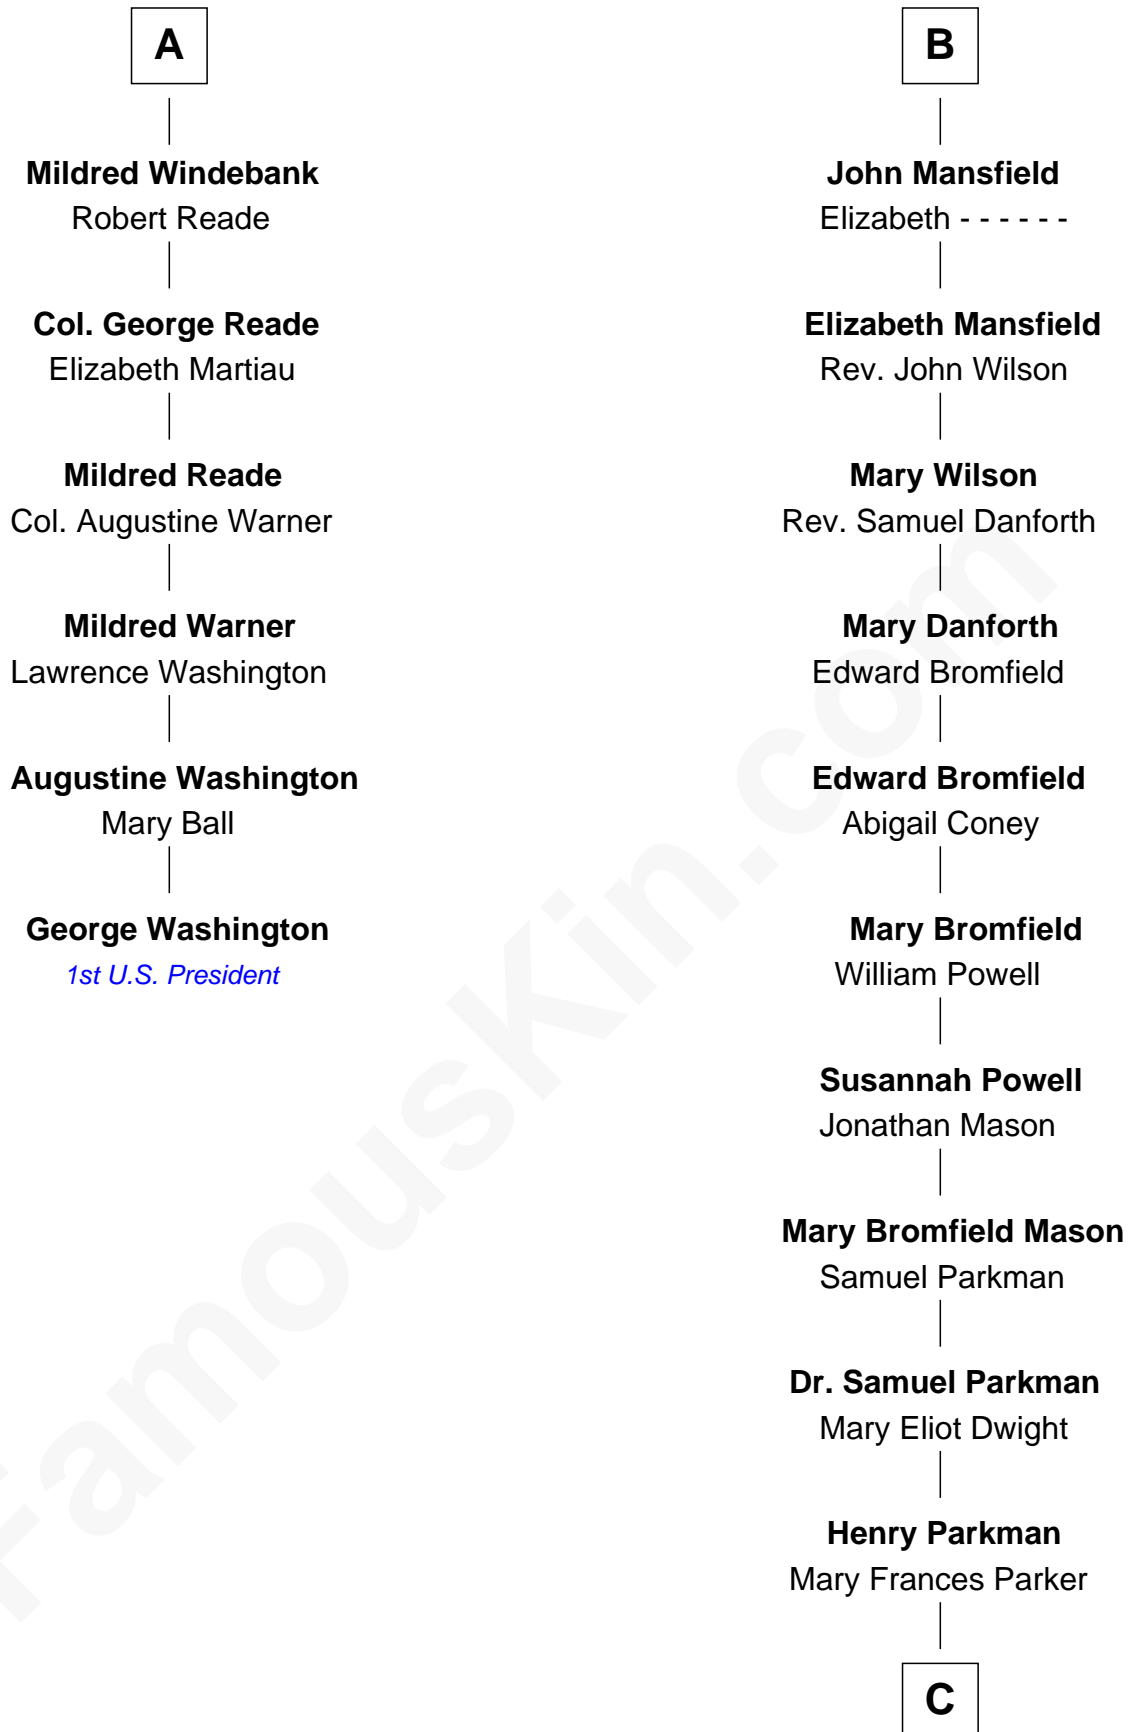

FamousKin.com
Relationship Chart of
George Washington
1st U.S. President

12th cousin 6 times removed of
Endicott Peabody
62nd Governor of Massachusetts

C

Mary Elizabeth Parkman
Rt. Rev. Malcolm Endicott Peabody

Endicott Peabody
62nd Governor of Massachusetts

FamousKin.com