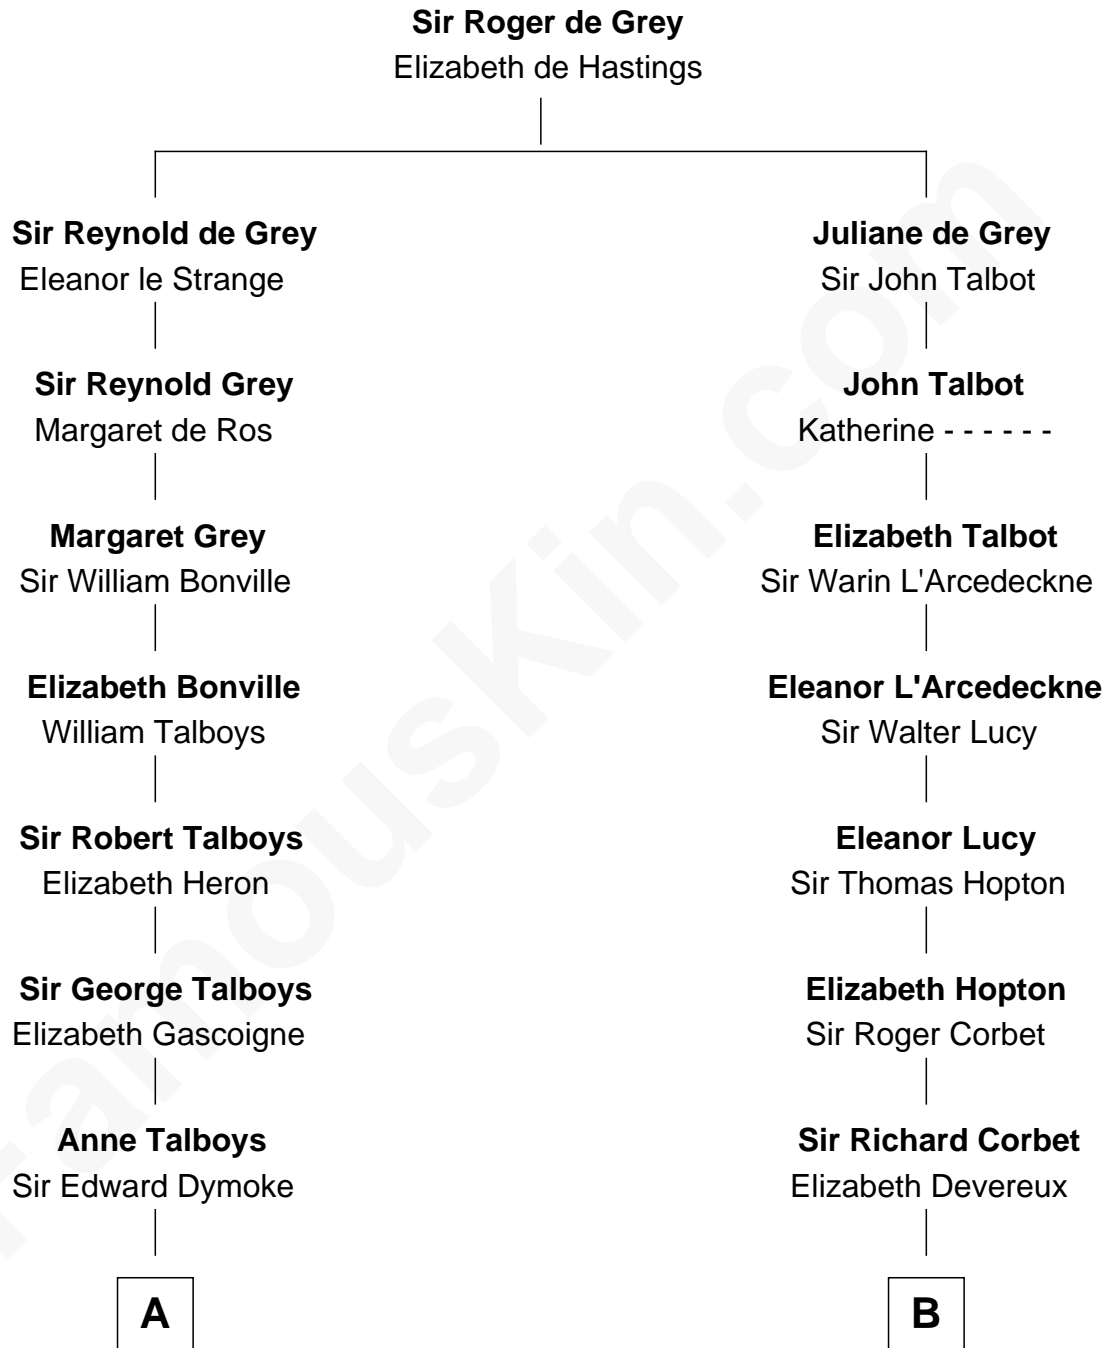

FamousKin.com
Relationship Chart of
George Washington
1st U.S. President

13th cousin 5 times removed of
James Russell Lowell
American "Fireside" Poet

C

Rev. Charles Lowell
Harriet Brackett Spence

James Russell Lowell
American "Fireside" Poet

FamousKin.com