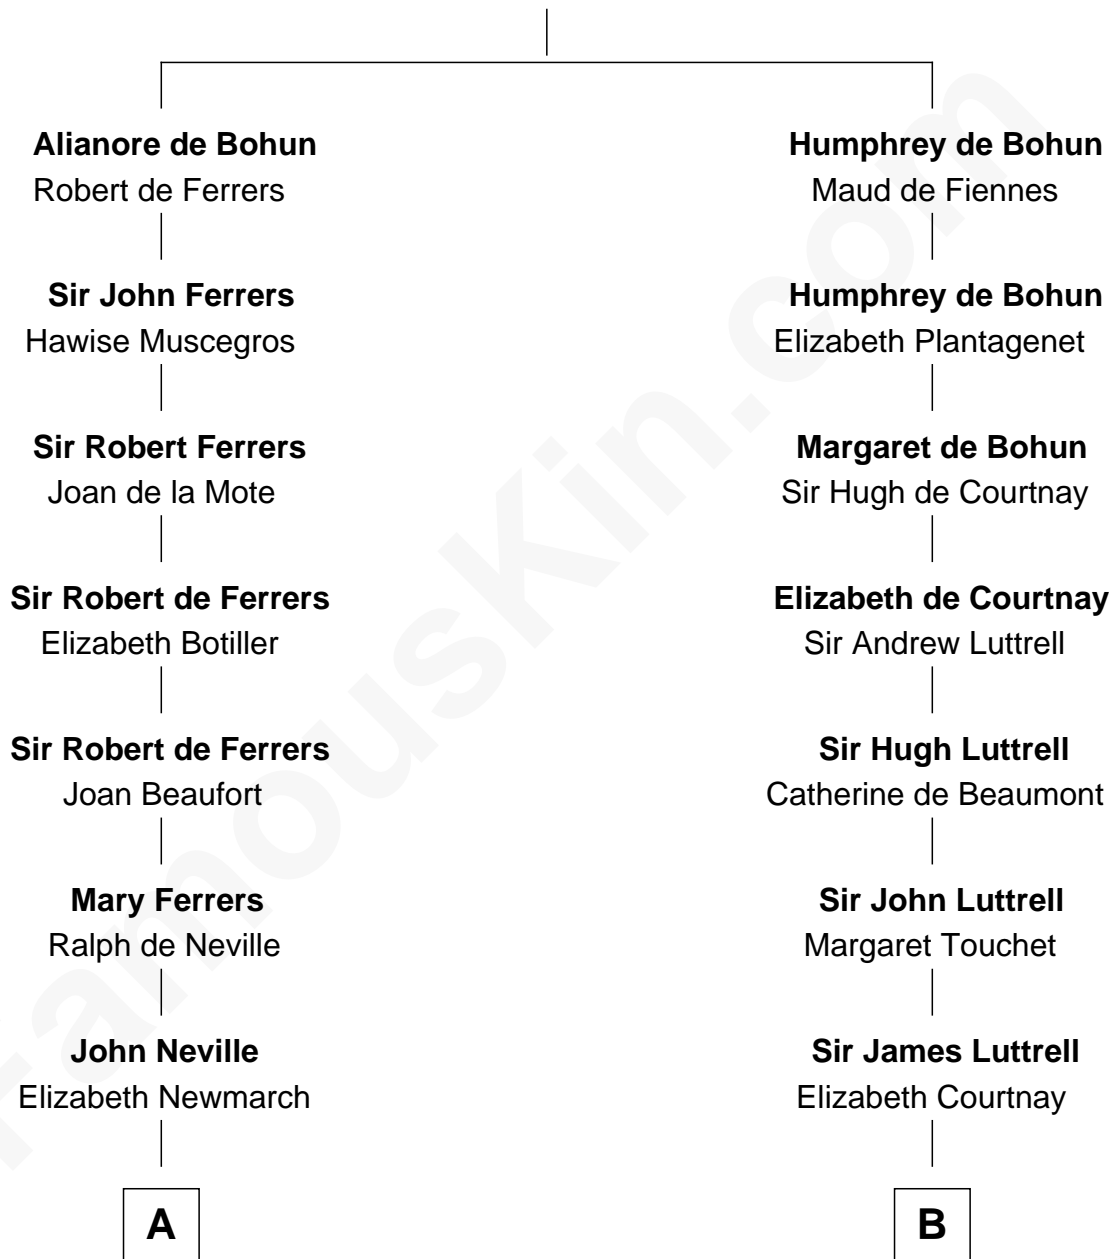

FamousKin.com
Relationship Chart of
George Washington
1st U.S. President

17th cousin 1 time removed of
James Russell Lowell
American "Fireside" Poet

Sir Humphrey de Bohun
 Eleanor de Braiose

C

Rev. Charles Lowell
Harriet Brackett Spence

James Russell Lowell
American "Fireside" Poet

FamousKin.com