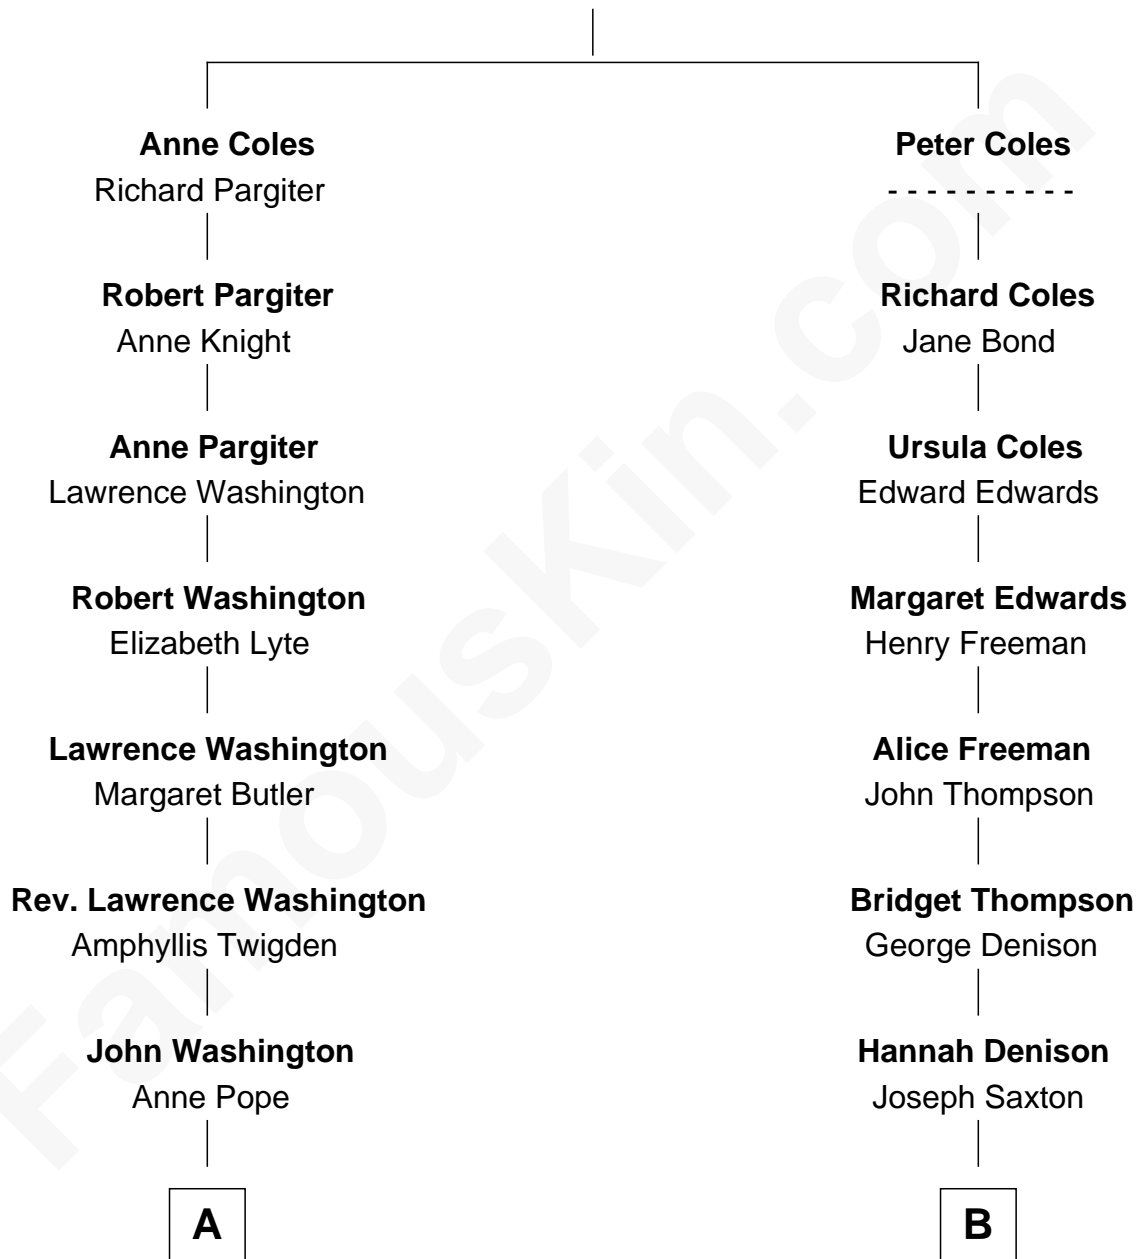

FamousKin.com

Relationship Chart of

George Washington

1st U.S. President

9th cousin 3 times removed of

Admiral George Dewey

Admiral of the Navy

Richard Coles

A

Lawrence Washington

Mildred Warner

Augustine Washington

Mary Ball

George Washington

1st U.S. President

B

Mercy Saxton

William Dewey

Simeon Dewey

Anna Phelps

William Dewey

Rebecca Carrier

Simeon Dewey

Prudence Yemans