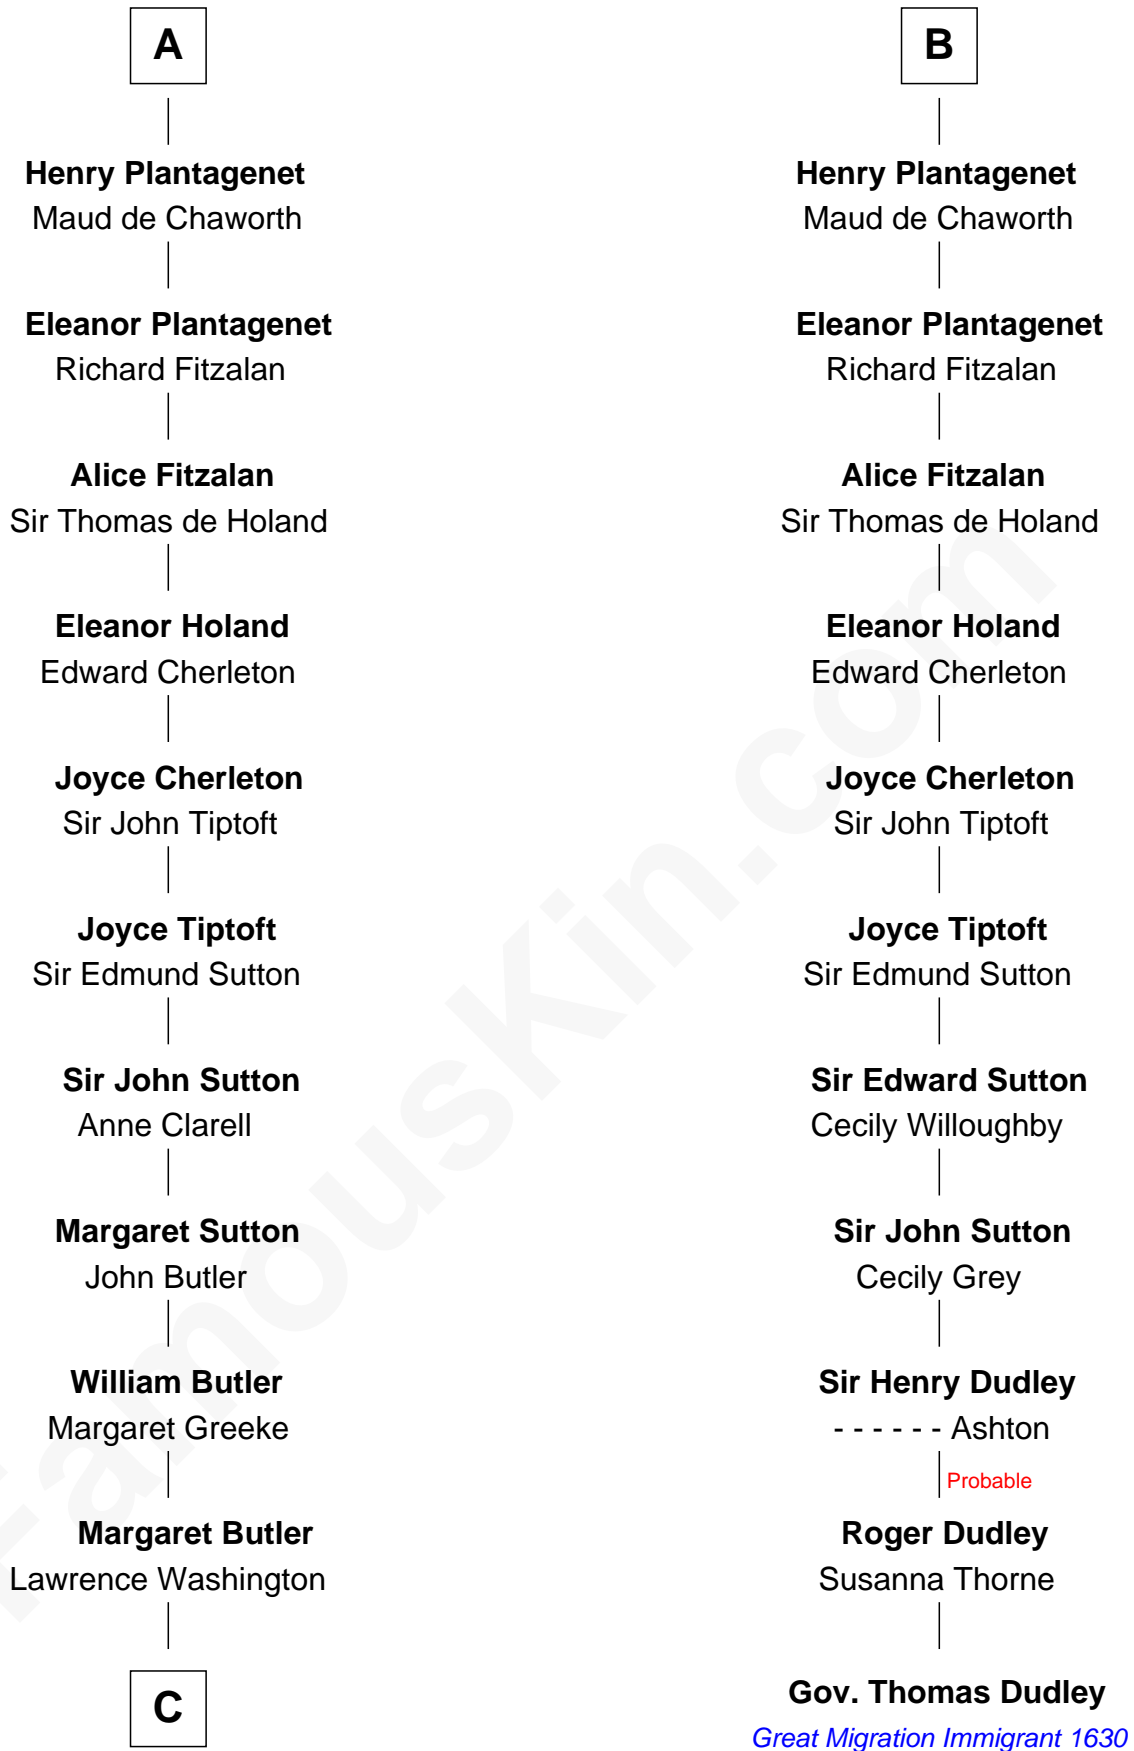

**FamousKin.com**  
**Relationship Chart of**  
**George Washington**  
*1st U.S. President*

17th cousin 4 times removed of

**Gov. Thomas Dudley**  
*(1576 - 1653) Great Migration Immigrant 1630*

FamousKin.com