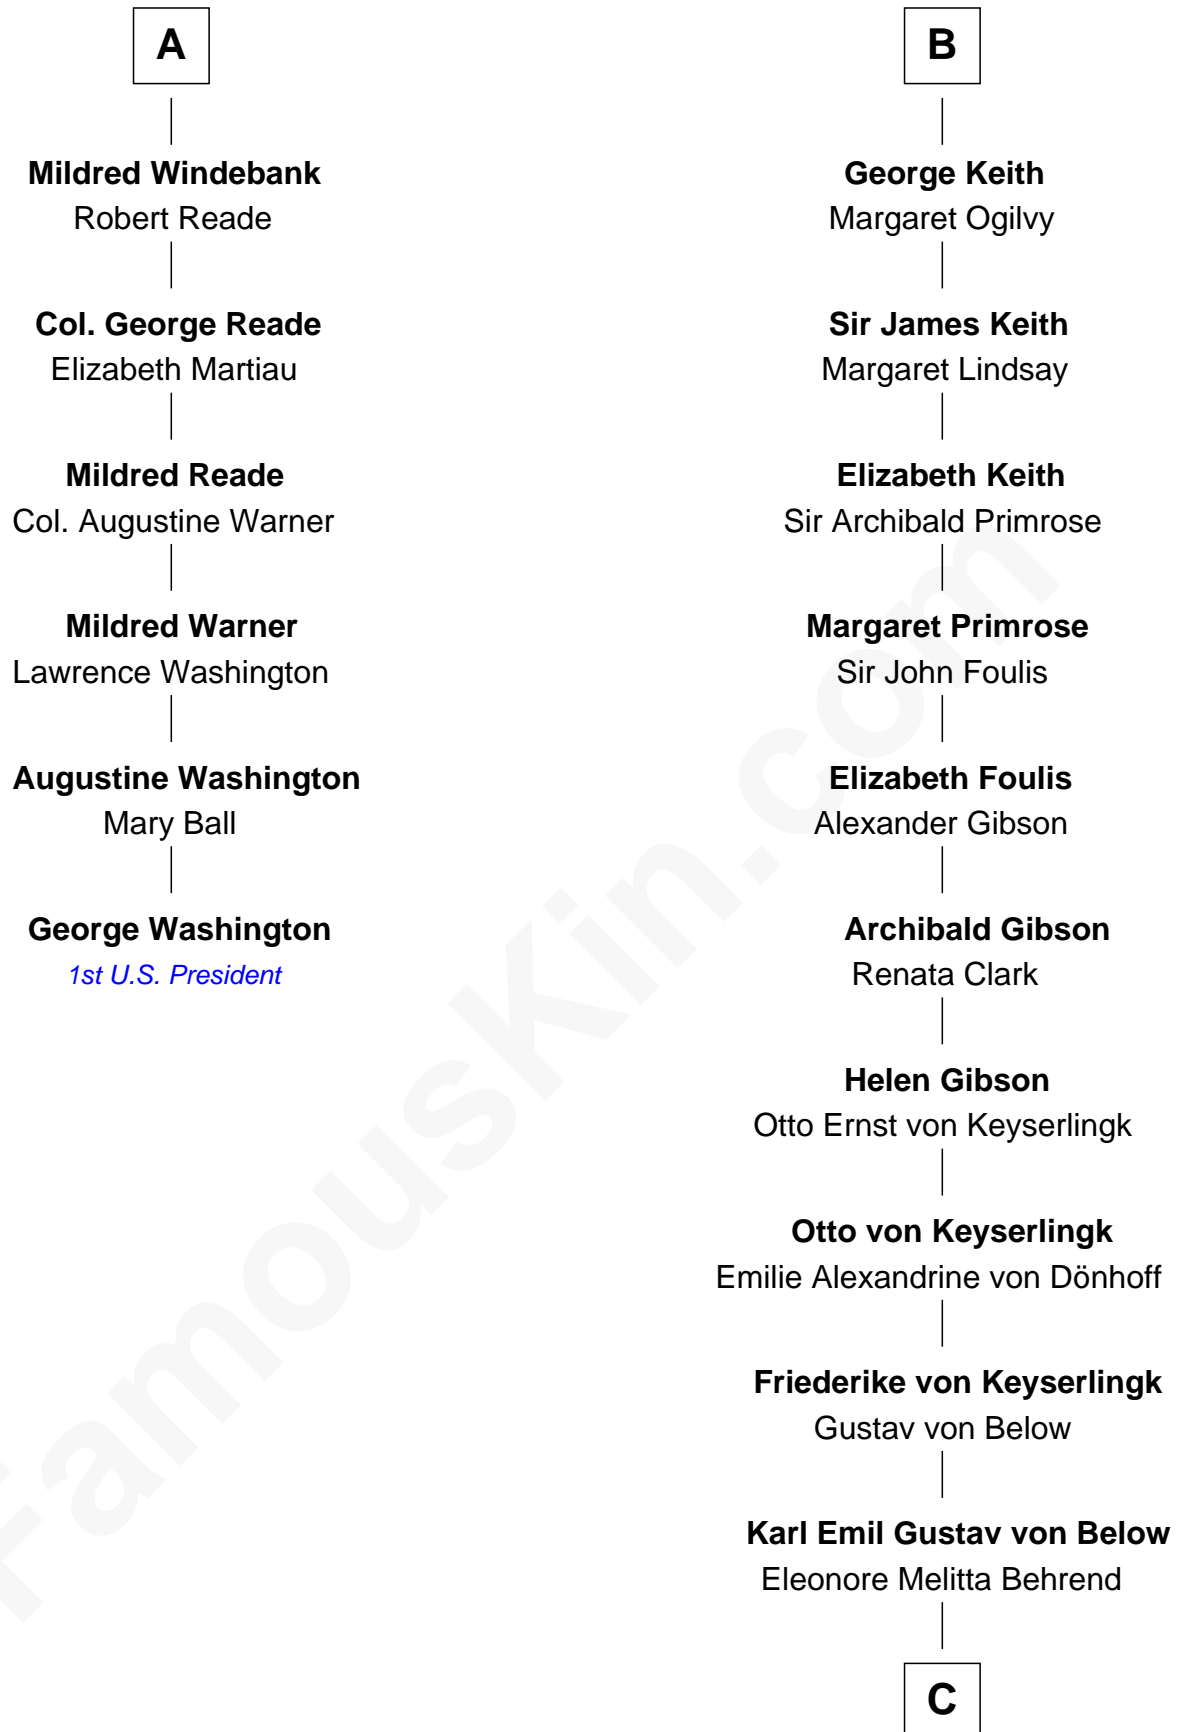

FamousKin.com
Relationship Chart of
George Washington
1st U.S. President

12th cousin 7 times removed of
Wernher von Braun
Rocket Scientist

C

Marie Eleonore Dorothea von Below

Wernher von Quistorp

Emmy von Quistorp

Magnus von Braun

Wernher von Braun

Rocket Scientist

FamousKin.com