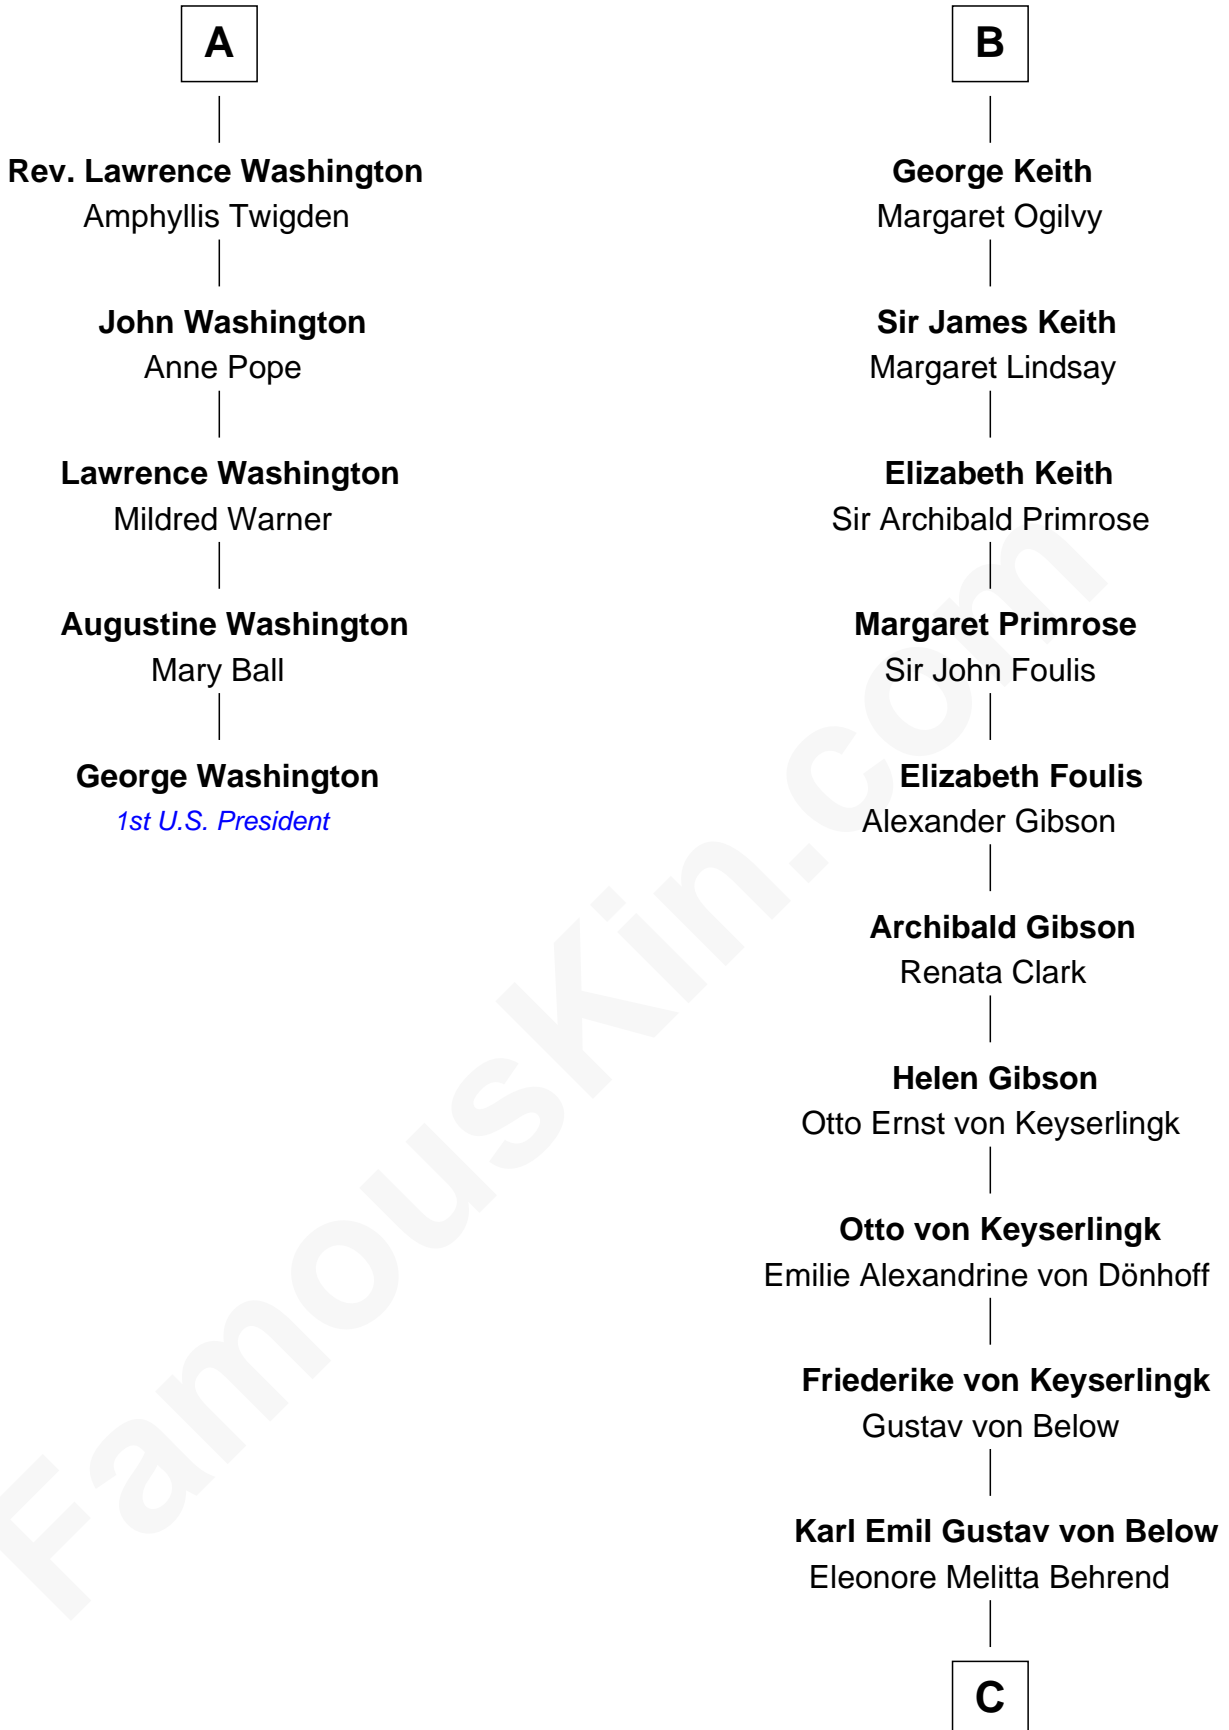

FamousKin.com
Relationship Chart of
George Washington
1st U.S. President

11th cousin 8 times removed of
Wernher von Braun
Rocket Scientist

Sir Thomas de Holand
 Alice Fitzalan

C

Marie Eleonore Dorothea von Below

Wernher von Quistorp

Emmy von Quistorp

Magnus von Braun

Wernher von Braun

Rocket Scientist

FamousKin.com