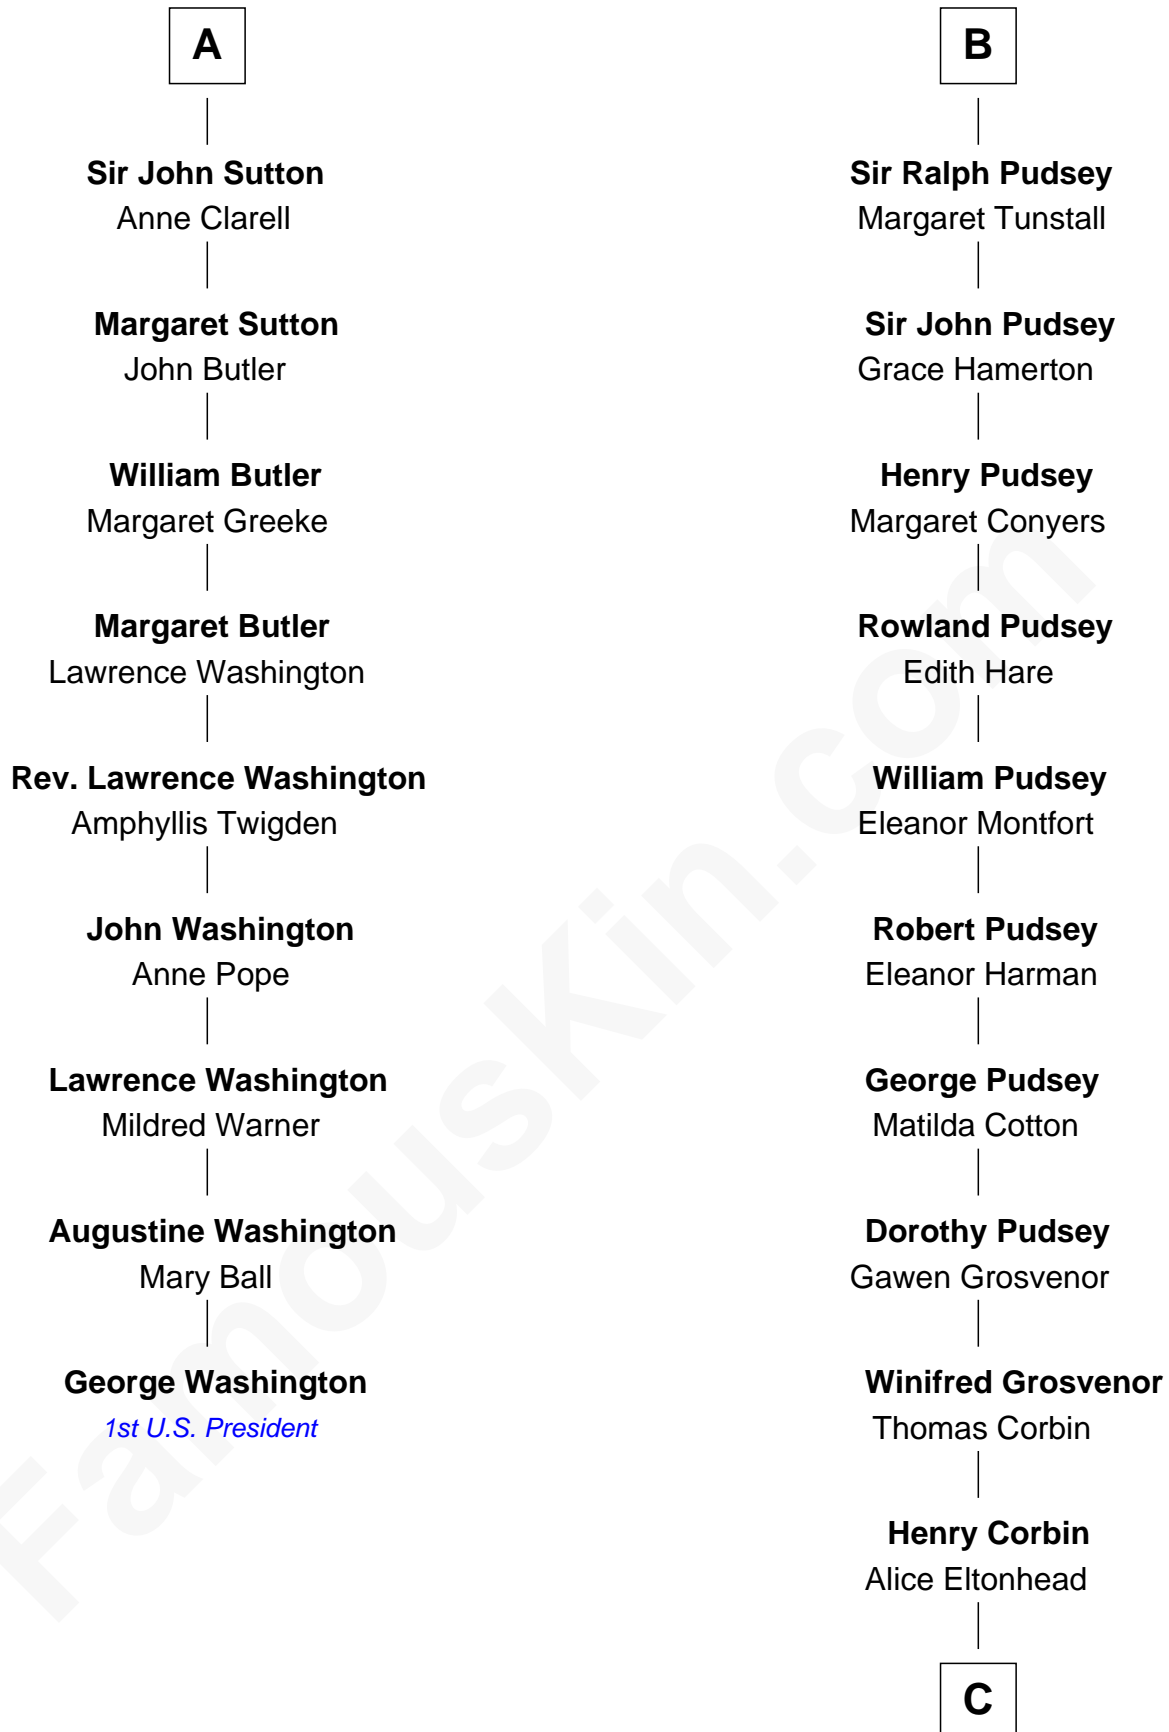

**FamousKin.com**  
**Relationship Chart of**  
**George Washington**  
*1st U.S. President*

15th cousin 4 times removed of

**Richard Henry Lee**  
*Signer of the Declaration of Independence*

**C**

—  
**Laetitia Corbin**

Richard Lee

—  
**Gov. Thomas Lee**

Hannah Ludwell

—  
**Richard Henry Lee**

*Signer of Declaration of Independence*

FamousKin.com