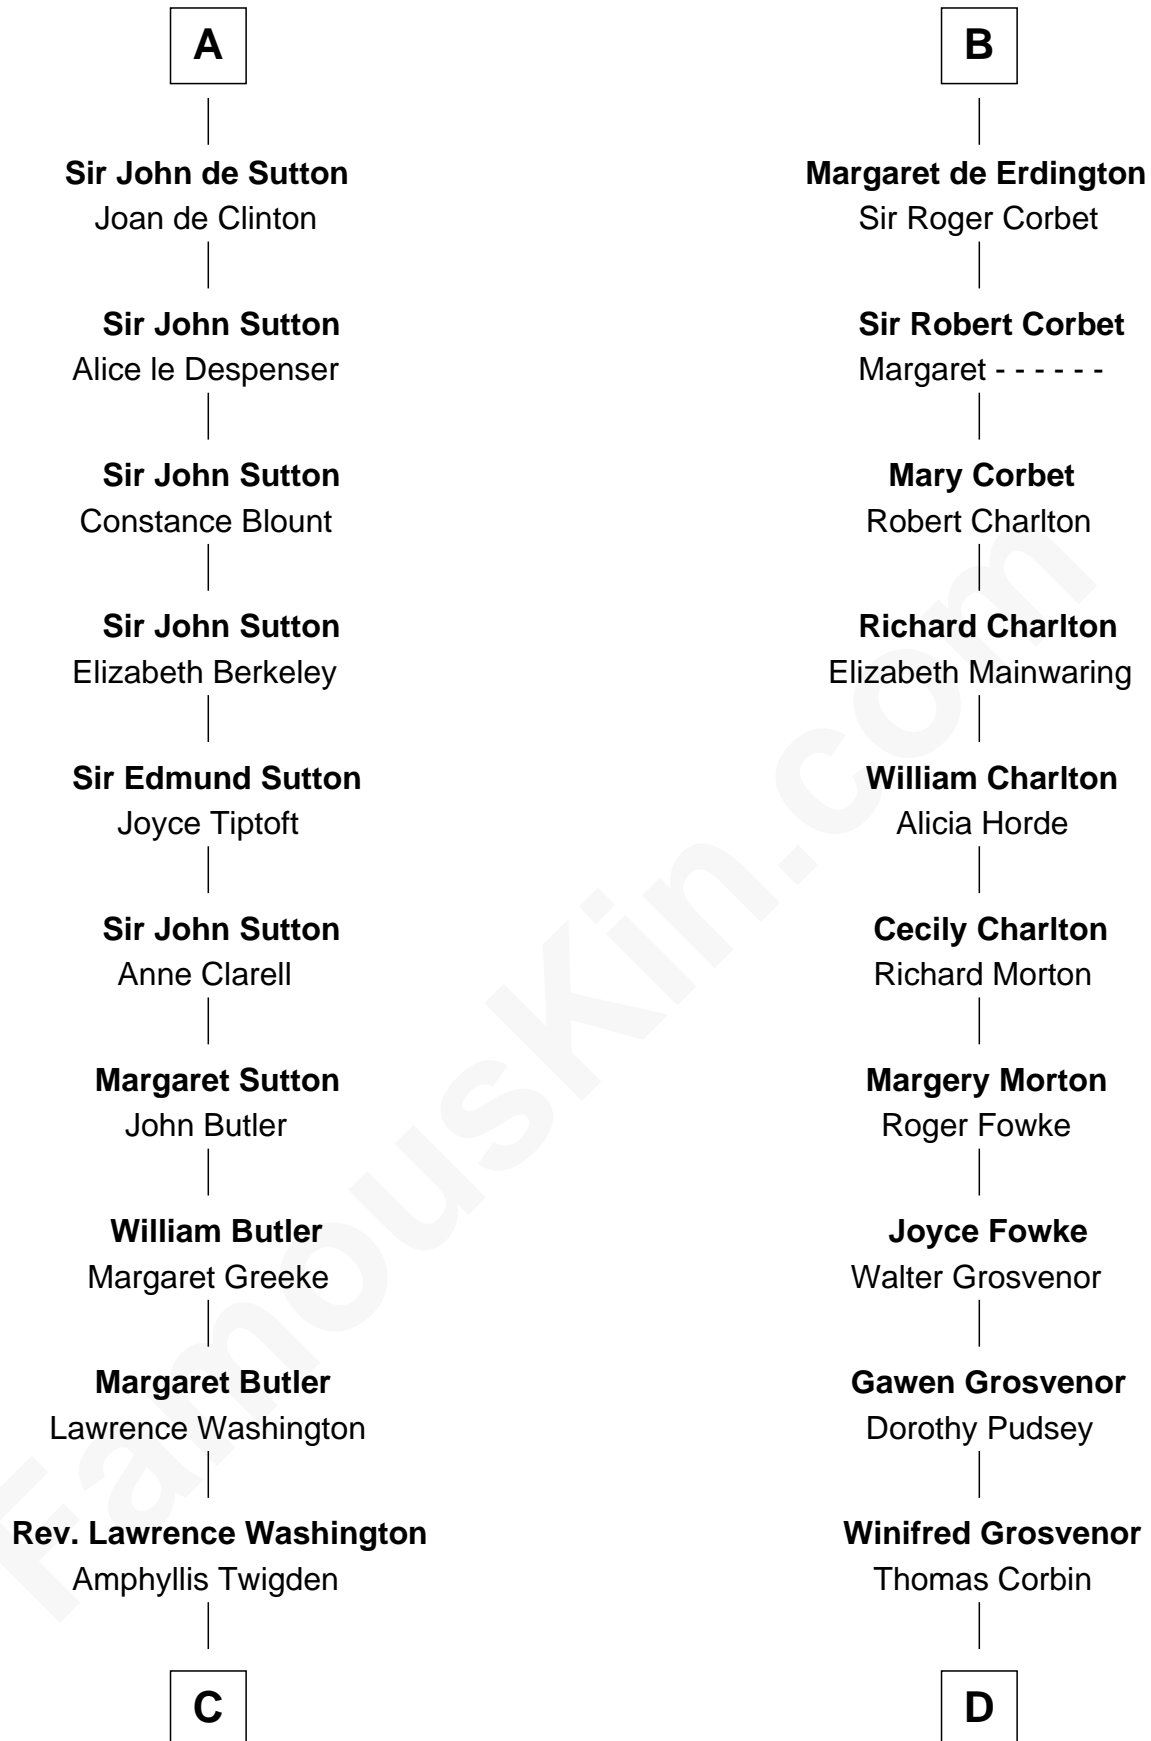

FamousKin.com

Relationship Chart of

George Washington

1st U.S. President

20th cousin of

Richard Henry Lee

Signer of the Declaration of Independence

Fulk Paynel

C

John Washington

Anne Pope

Lawrence Washington

Mildred Warner

Augustine Washington

Mary Ball

George Washington

1st U.S. President

D

Henry Corbin

Alice Eltonhead

Laetitia Corbin

Richard Lee

Gov. Thomas Lee

Hannah Ludwell