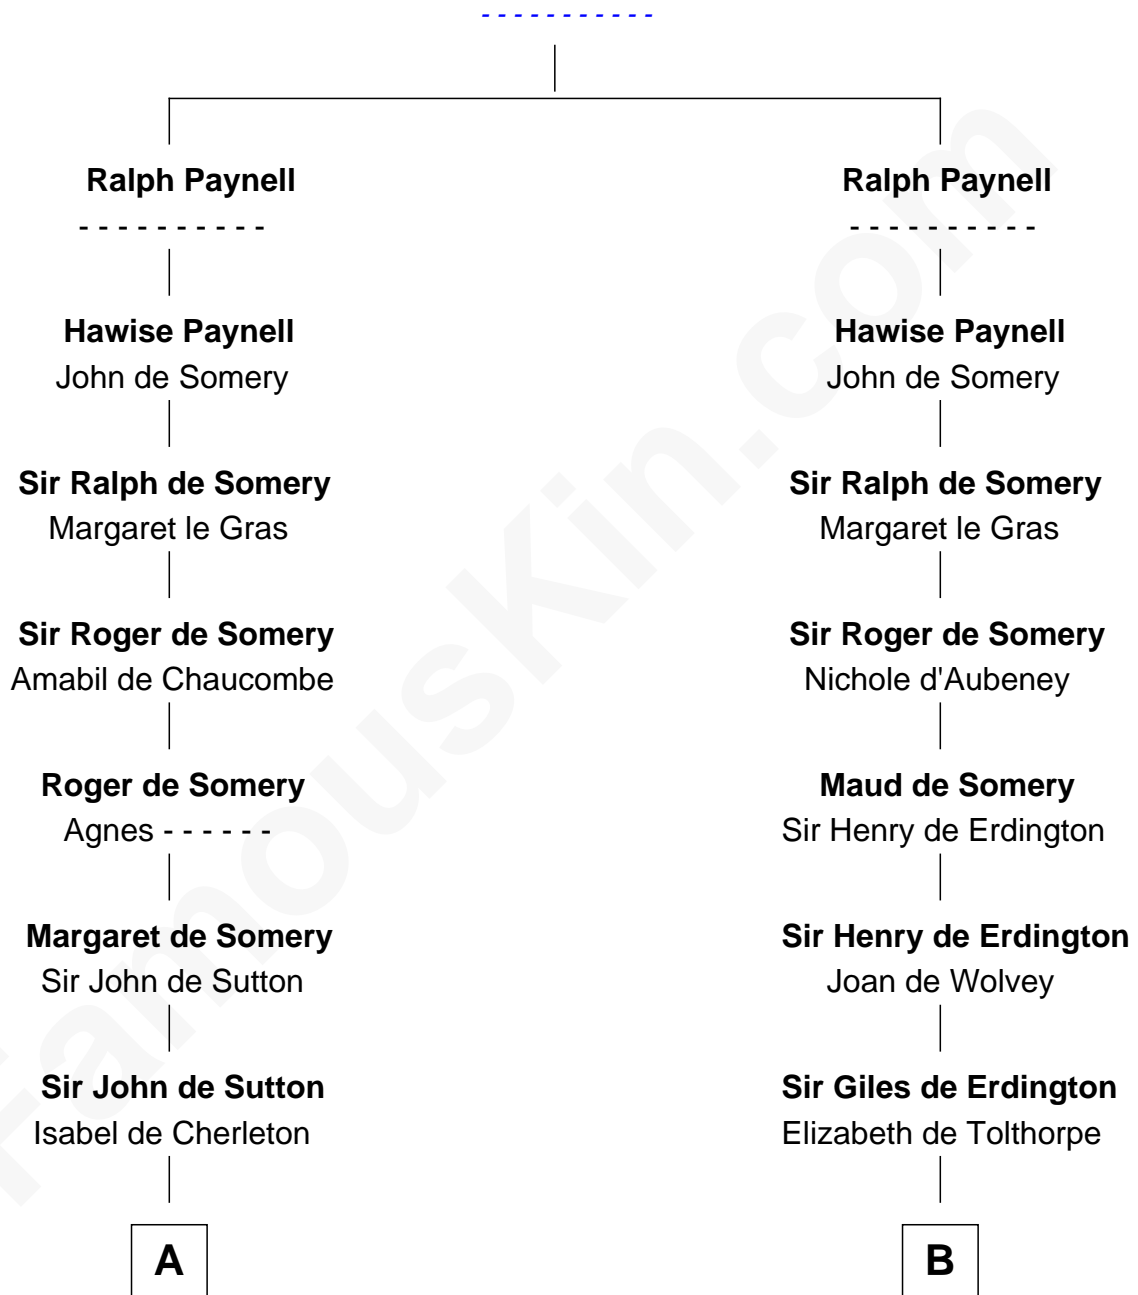

FamousKin.com

Relationship Chart of

George Washington

1st U.S. President

20th cousin of

Richard Henry Lee

Signer of the Declaration of Independence

Fulk Paynel

C

John Washington

Anne Pope

Lawrence Washington

Mildred Warner

Augustine Washington

Mary Ball

George Washington

1st U.S. President

D

Henry Corbin

Alice Eltonhead

Laetitia Corbin

Richard Lee

Gov. Thomas Lee

Hannah Ludwell