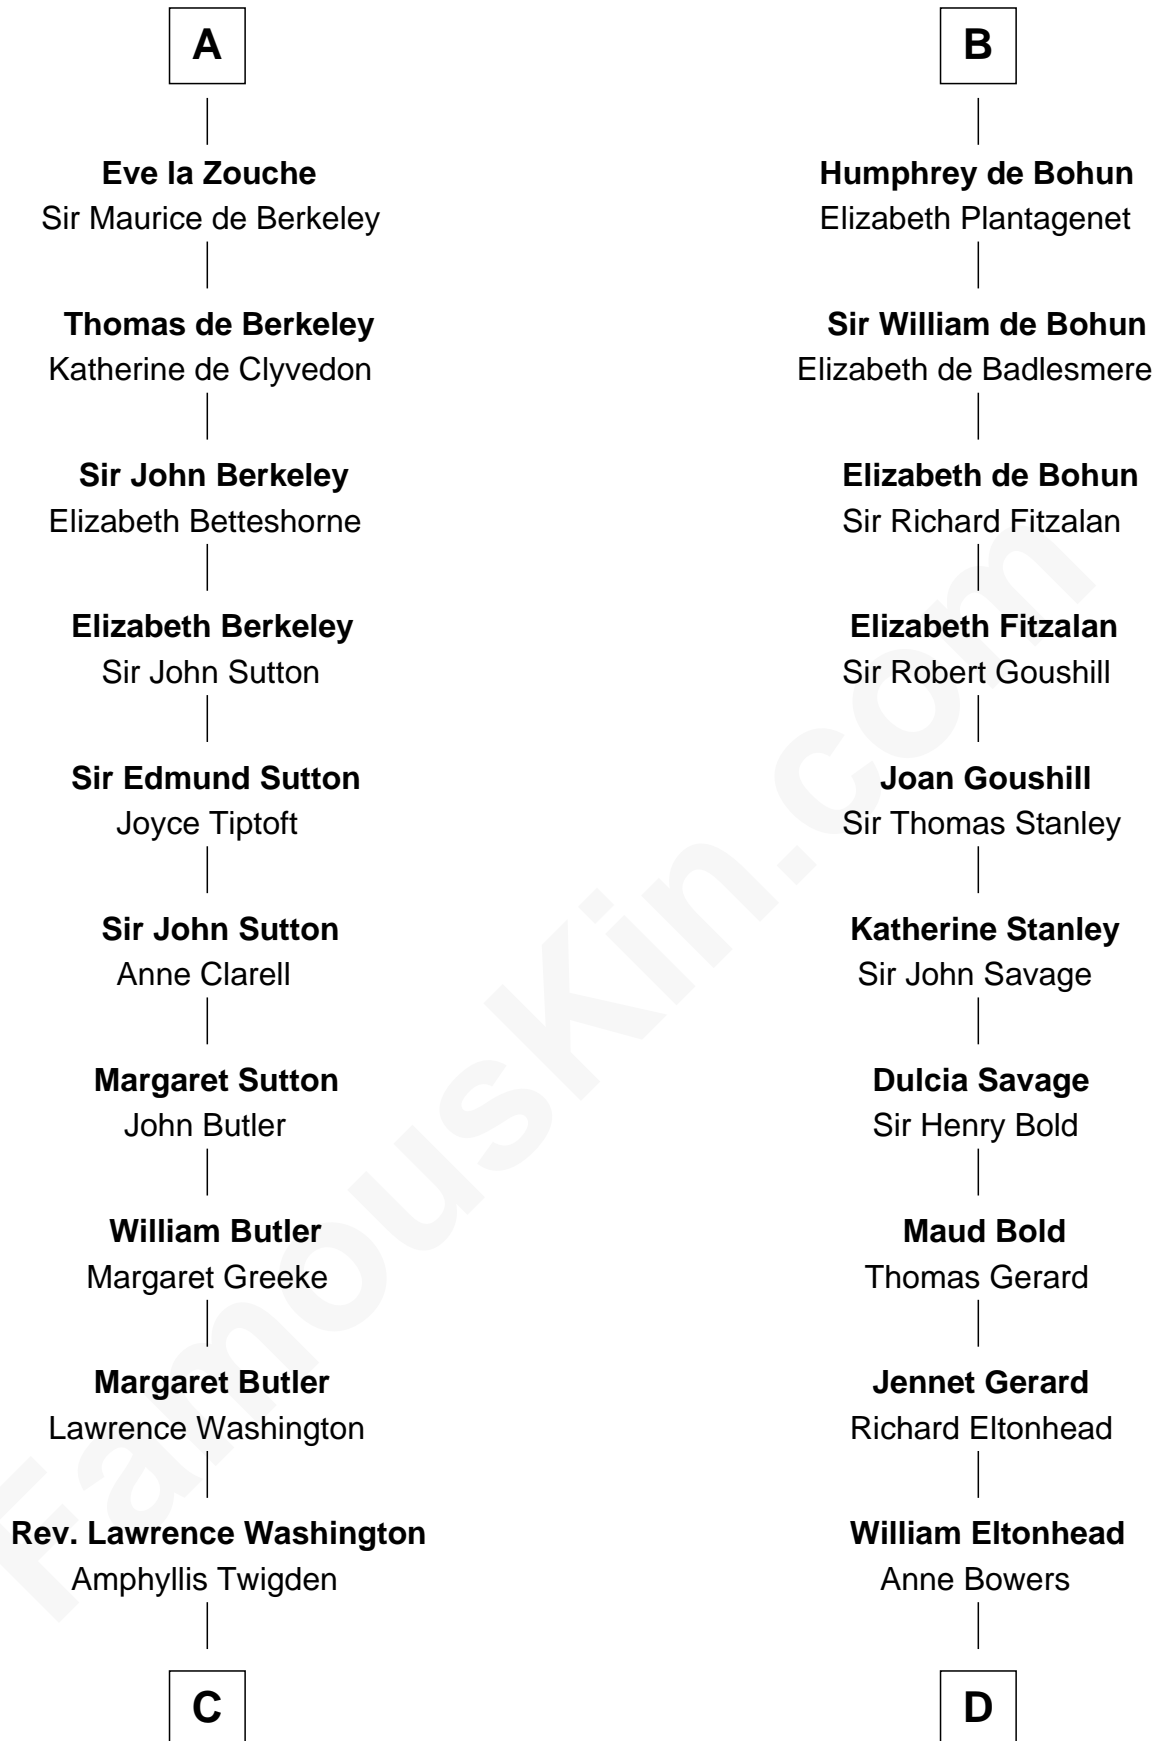

FamousKin.com
Relationship Chart of
George Washington
1st U.S. President

20th cousin 1 time removed of
Richard Henry Lee
Signer of the Declaration of Independence

C

John Washington

Anne Pope

Lawrence Washington

Mildred Warner

Augustine Washington

Mary Ball

George Washington

1st U.S. President

D

Richard Eltonhead

Anne Sutton