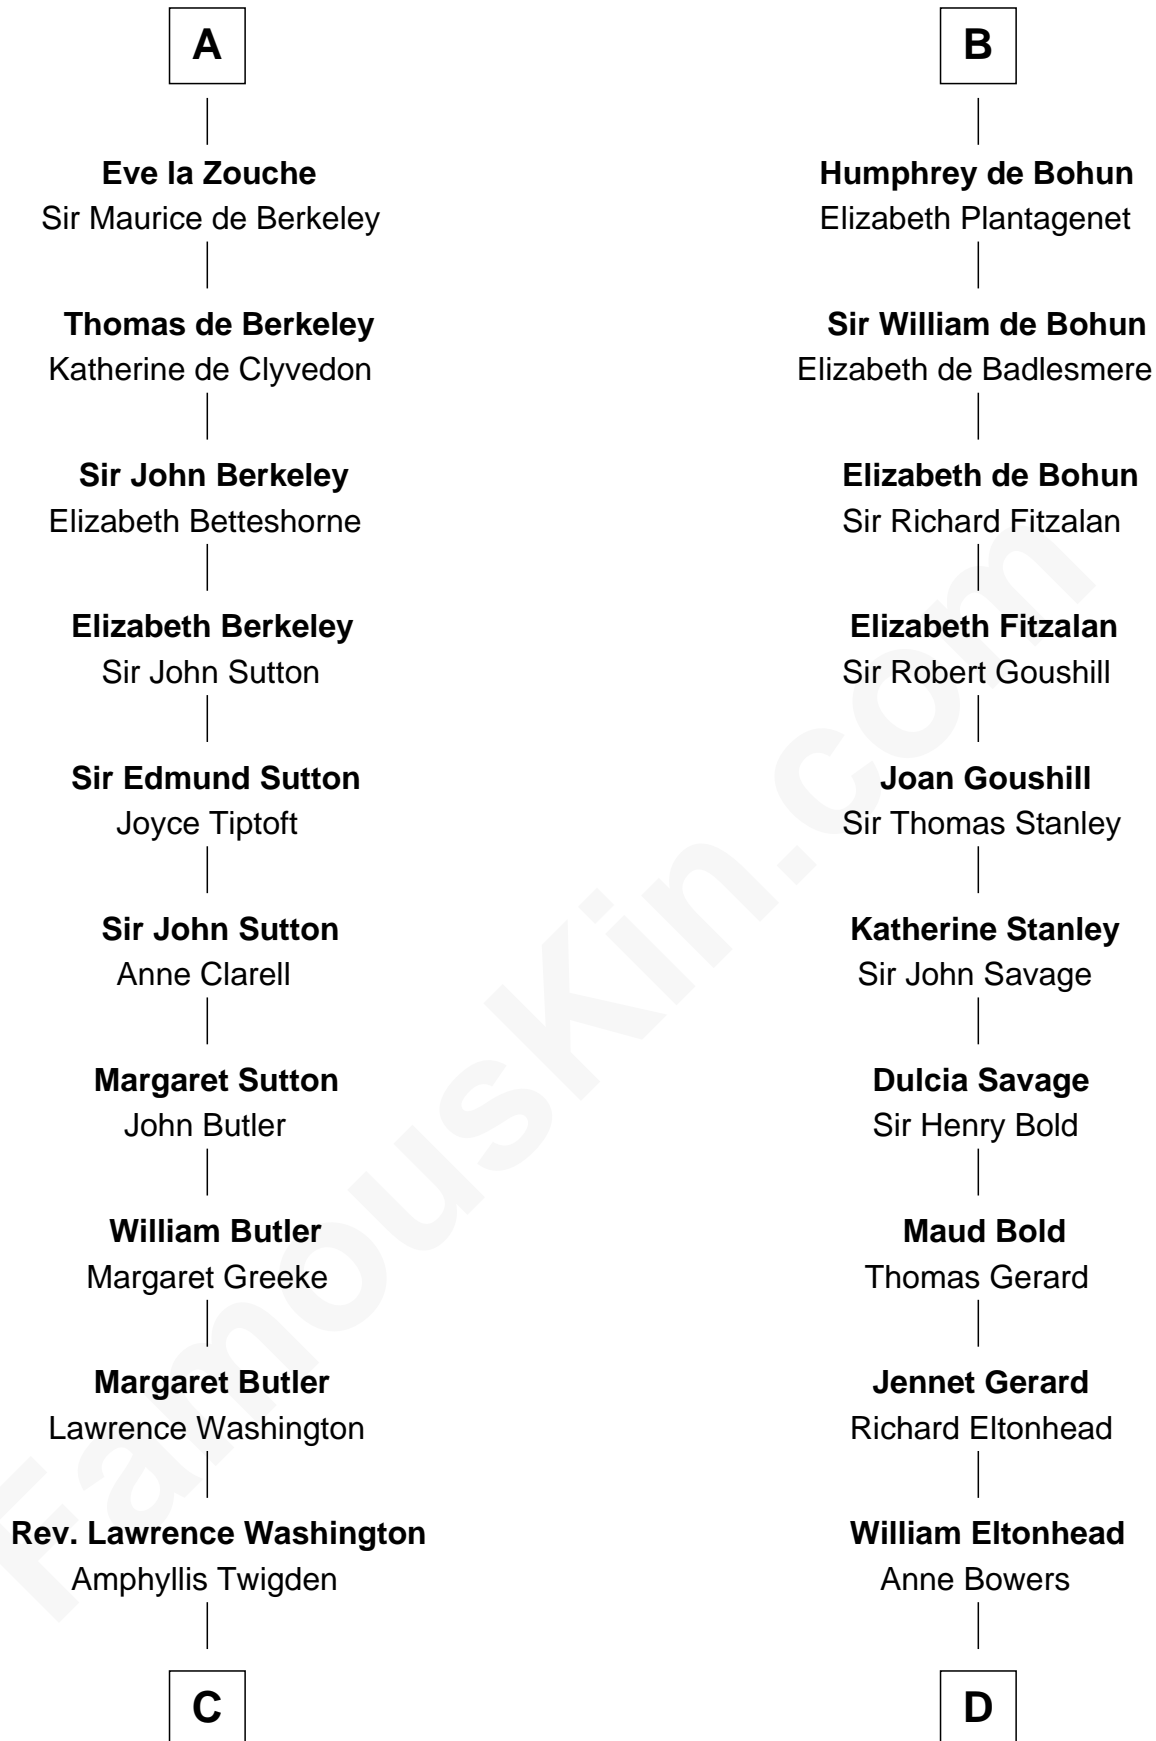

**FamousKin.com**  
**Relationship Chart of**  
**George Washington**  
*1st U.S. President*

20th cousin 1 time removed of  
**Richard Henry Lee**  
*Signer of the Declaration of Independence*

**C**

**John Washington**

Anne Pope

**Lawrence Washington**

Mildred Warner

**Augustine Washington**

Mary Ball

**George Washington**

*1st U.S. President*

**D**