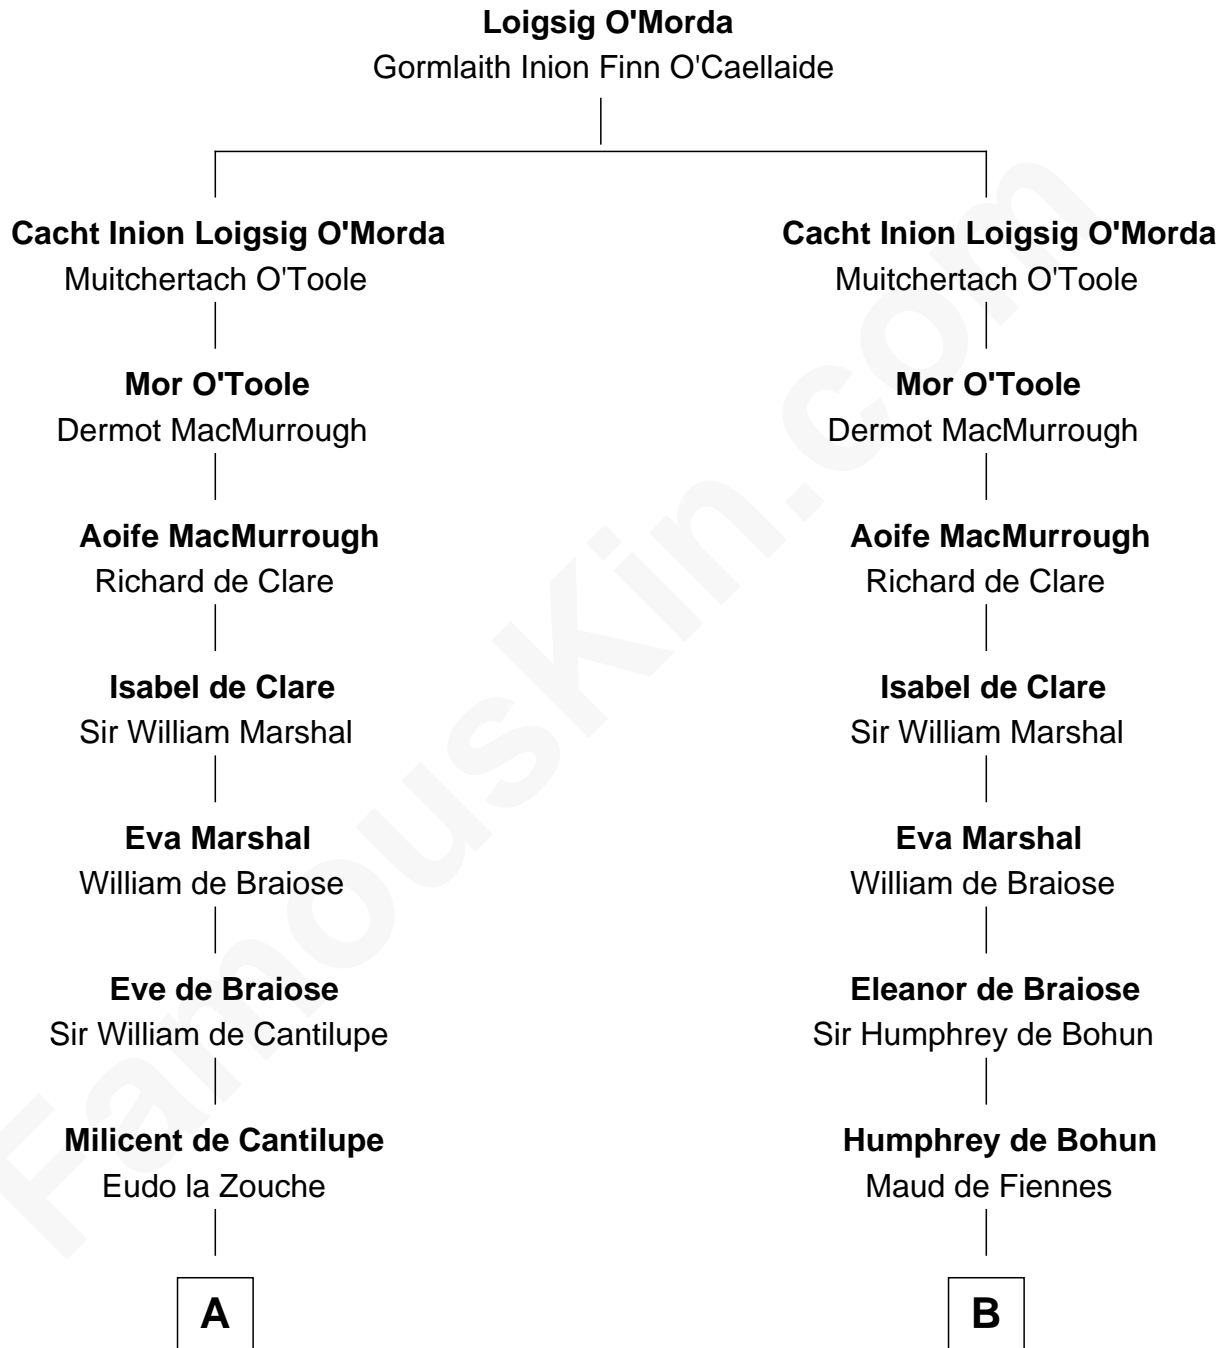

**FamousKin.com**  
**Relationship Chart of**  
**George Washington**  
*1st U.S. President*

20th cousin 1 time removed of  
**Richard Henry Lee**  
*Signer of the Declaration of Independence*

**C**

**John Washington**

Anne Pope

**Lawrence Washington**

Mildred Warner

**Augustine Washington**

Mary Ball

**George Washington**

*1st U.S. President*

**D**

**Richard Eltonhead**

Anne Sutton

**Alice Eltonhead**

Henry Corbin

**Laetitia Corbin**

Richard Lee

**Gov. Thomas Lee**

Hannah Ludwell