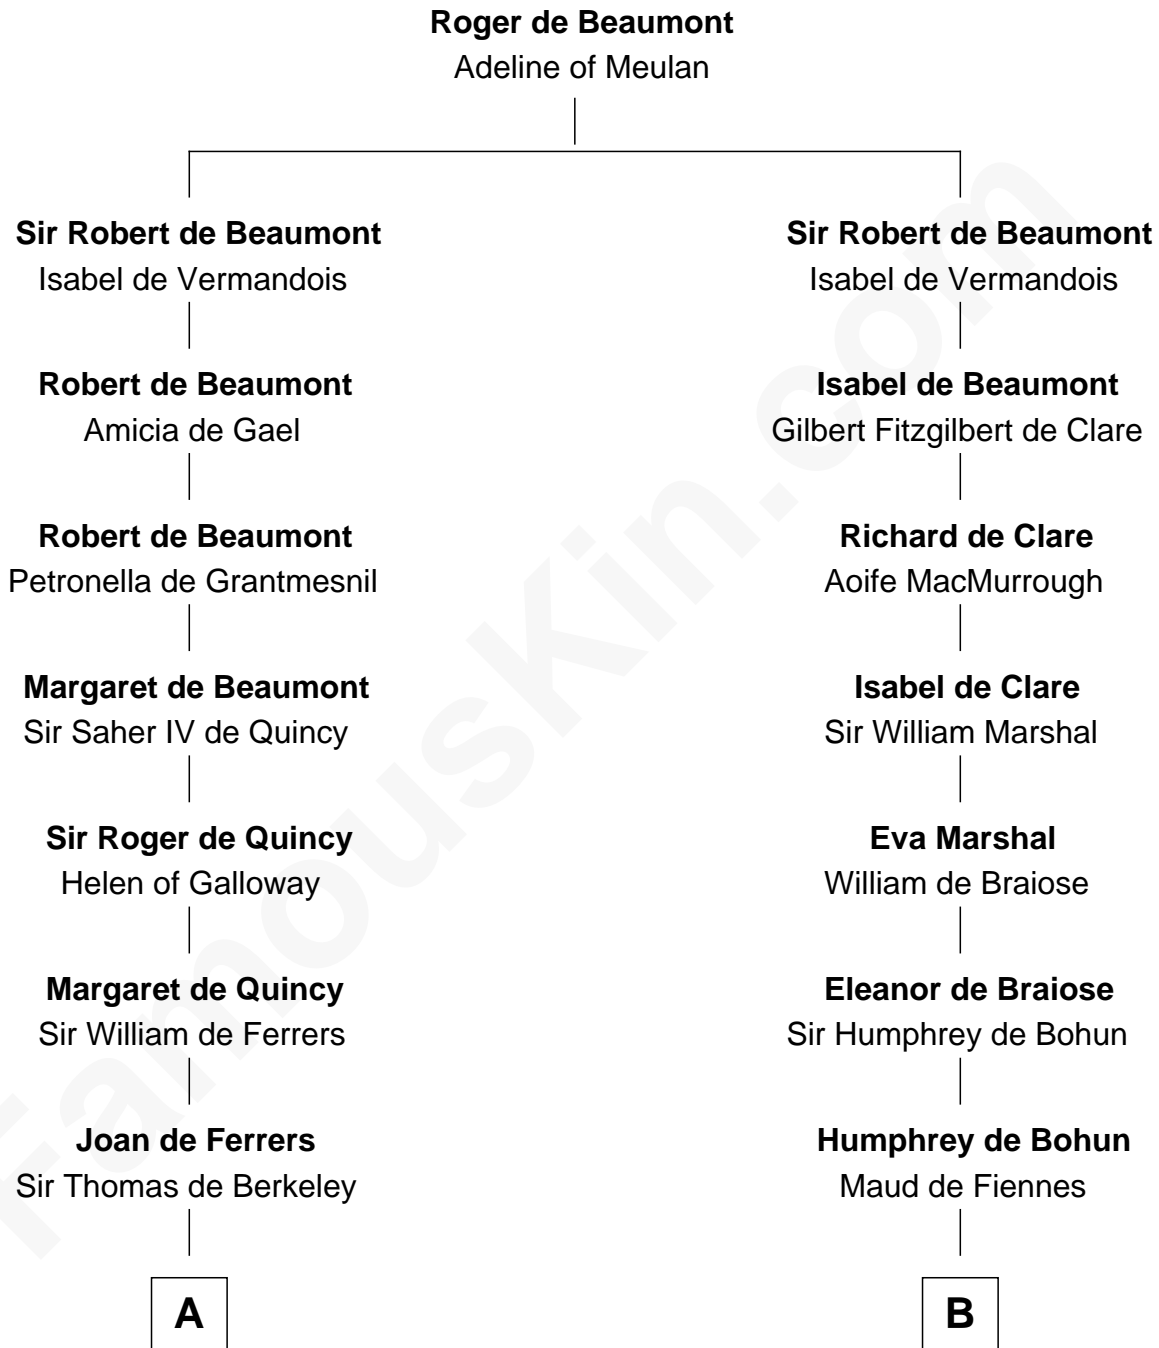

FamousKin.com
Relationship Chart of
George Washington
1st U.S. President

20th cousin 1 time removed of
Richard Henry Lee
Signer of the Declaration of Independence

C

John Washington

Anne Pope

Lawrence Washington

Mildred Warner

Augustine Washington

Mary Ball

George Washington

1st U.S. President

D

Richard Eltonhead

Anne Sutton

Alice Eltonhead

Henry Corbin

Laetitia Corbin

Richard Lee

Gov. Thomas Lee

Hannah Ludwell

Richard Henry Lee

Signer of Declaration of Independence