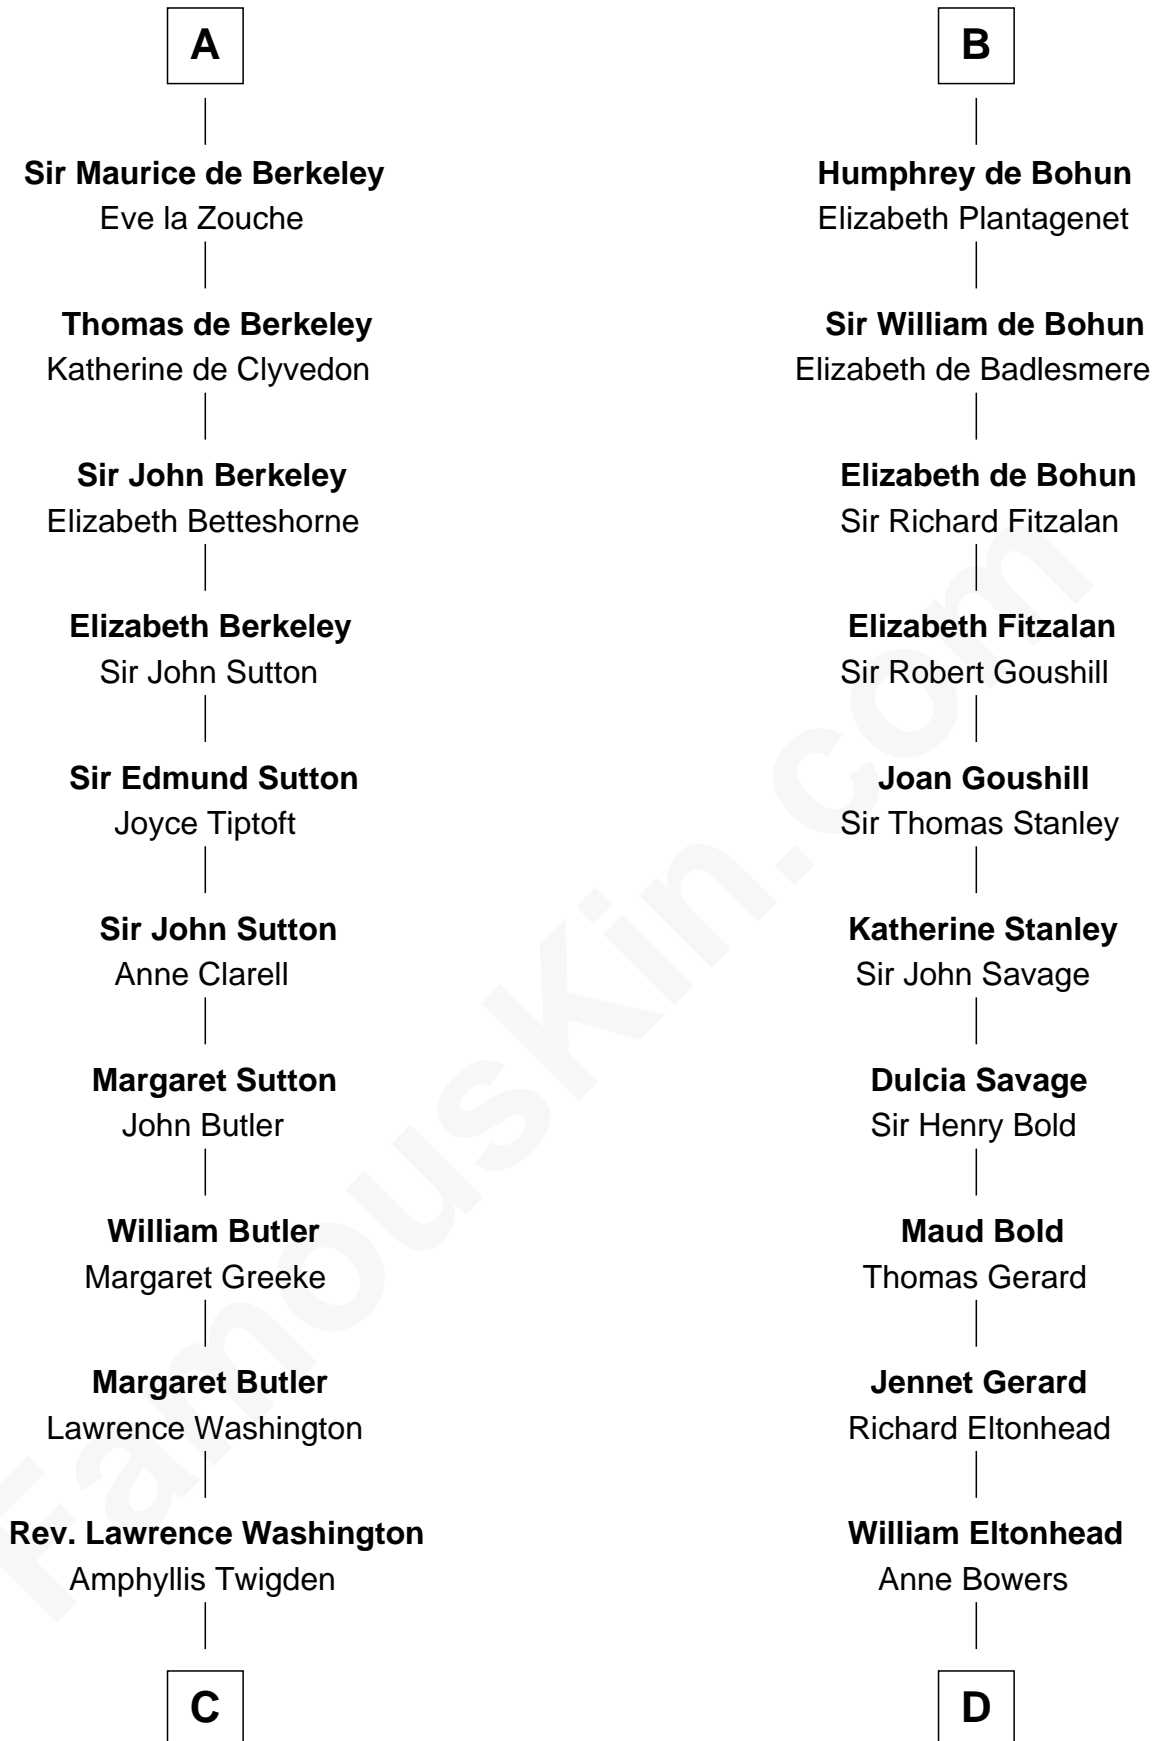

FamousKin.com
Relationship Chart of
George Washington
1st U.S. President

20th cousin 1 time removed of
Richard Henry Lee
Signer of the Declaration of Independence

C

John Washington

Anne Pope

Lawrence Washington

Mildred Warner

Augustine Washington

Mary Ball

George Washington

1st U.S. President

D

Richard Eltonhead

Anne Sutton