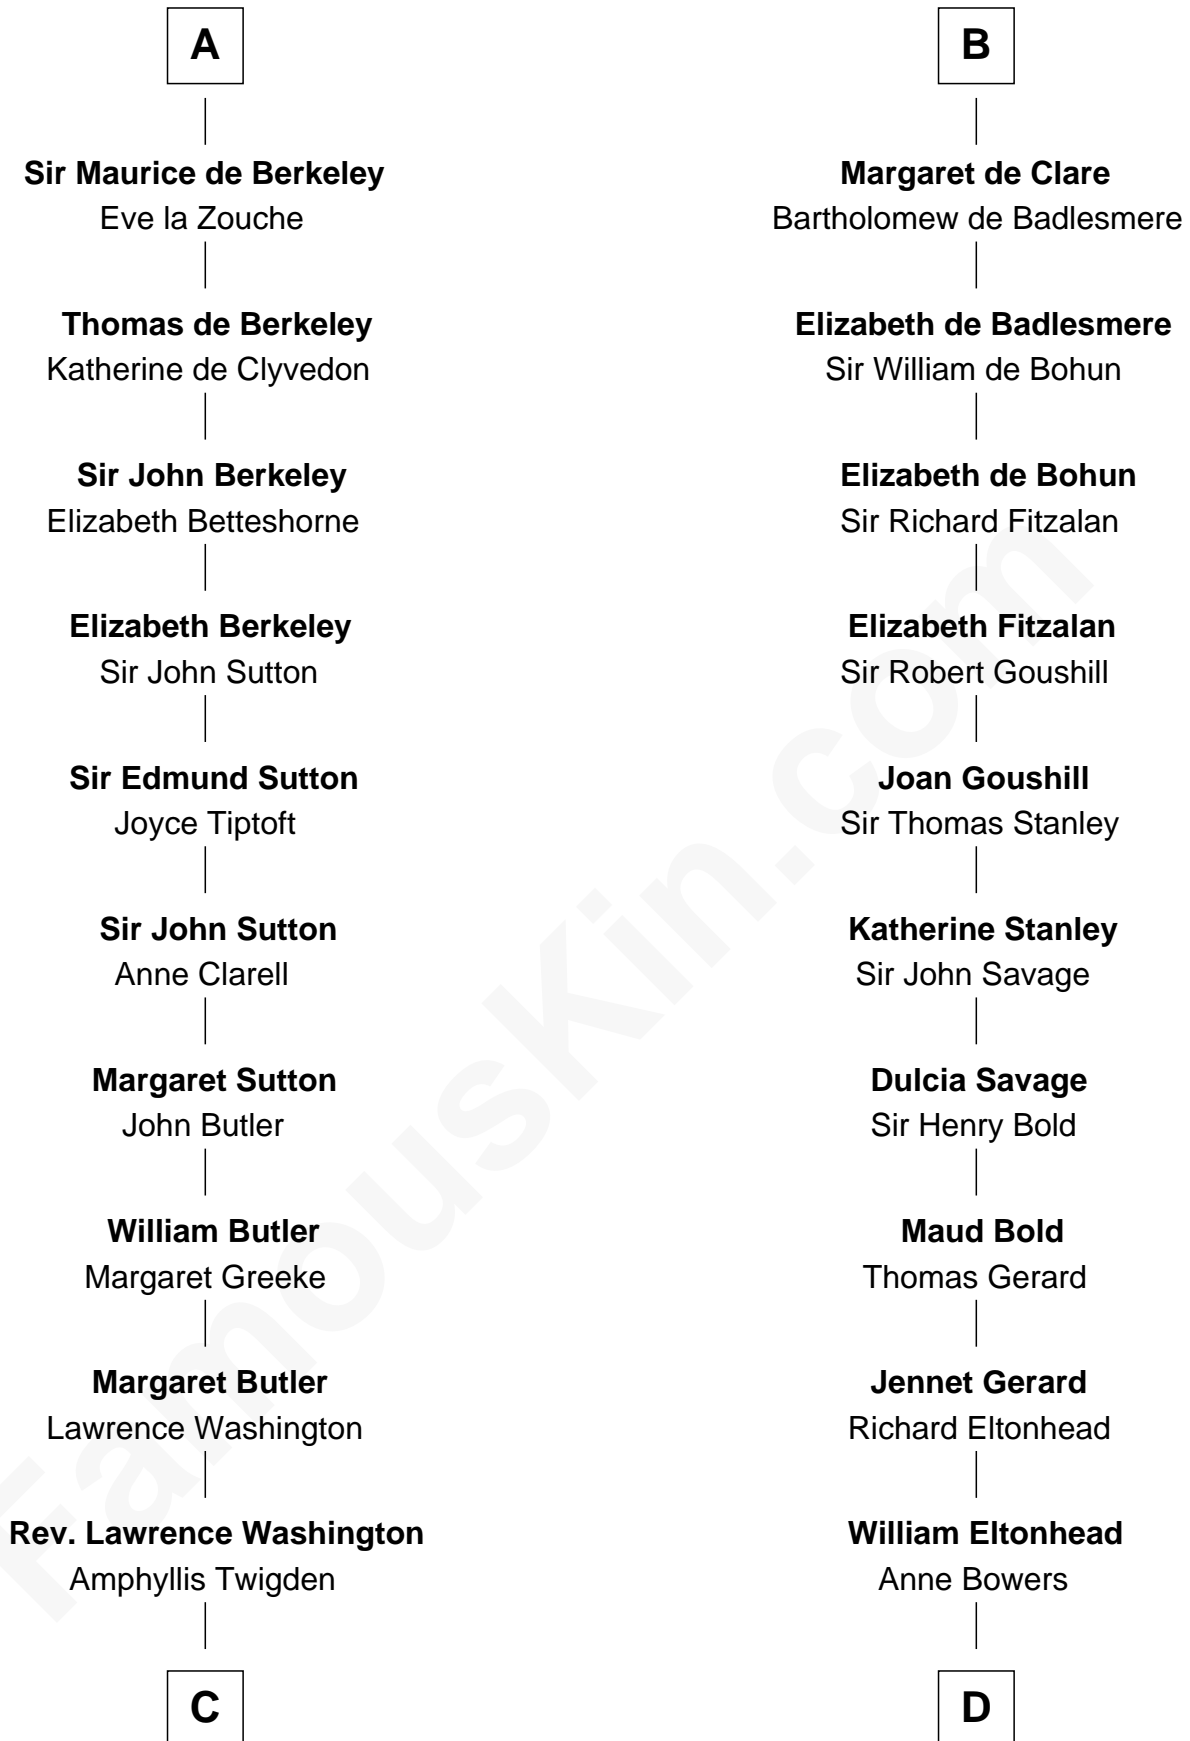

FamousKin.com
Relationship Chart of
George Washington
1st U.S. President

20th cousin 1 time removed of
Richard Henry Lee
Signer of the Declaration of Independence

C

John Washington

Anne Pope

Lawrence Washington

Mildred Warner

Augustine Washington

Mary Ball

George Washington

1st U.S. President

D

Richard Eltonhead

Anne Sutton