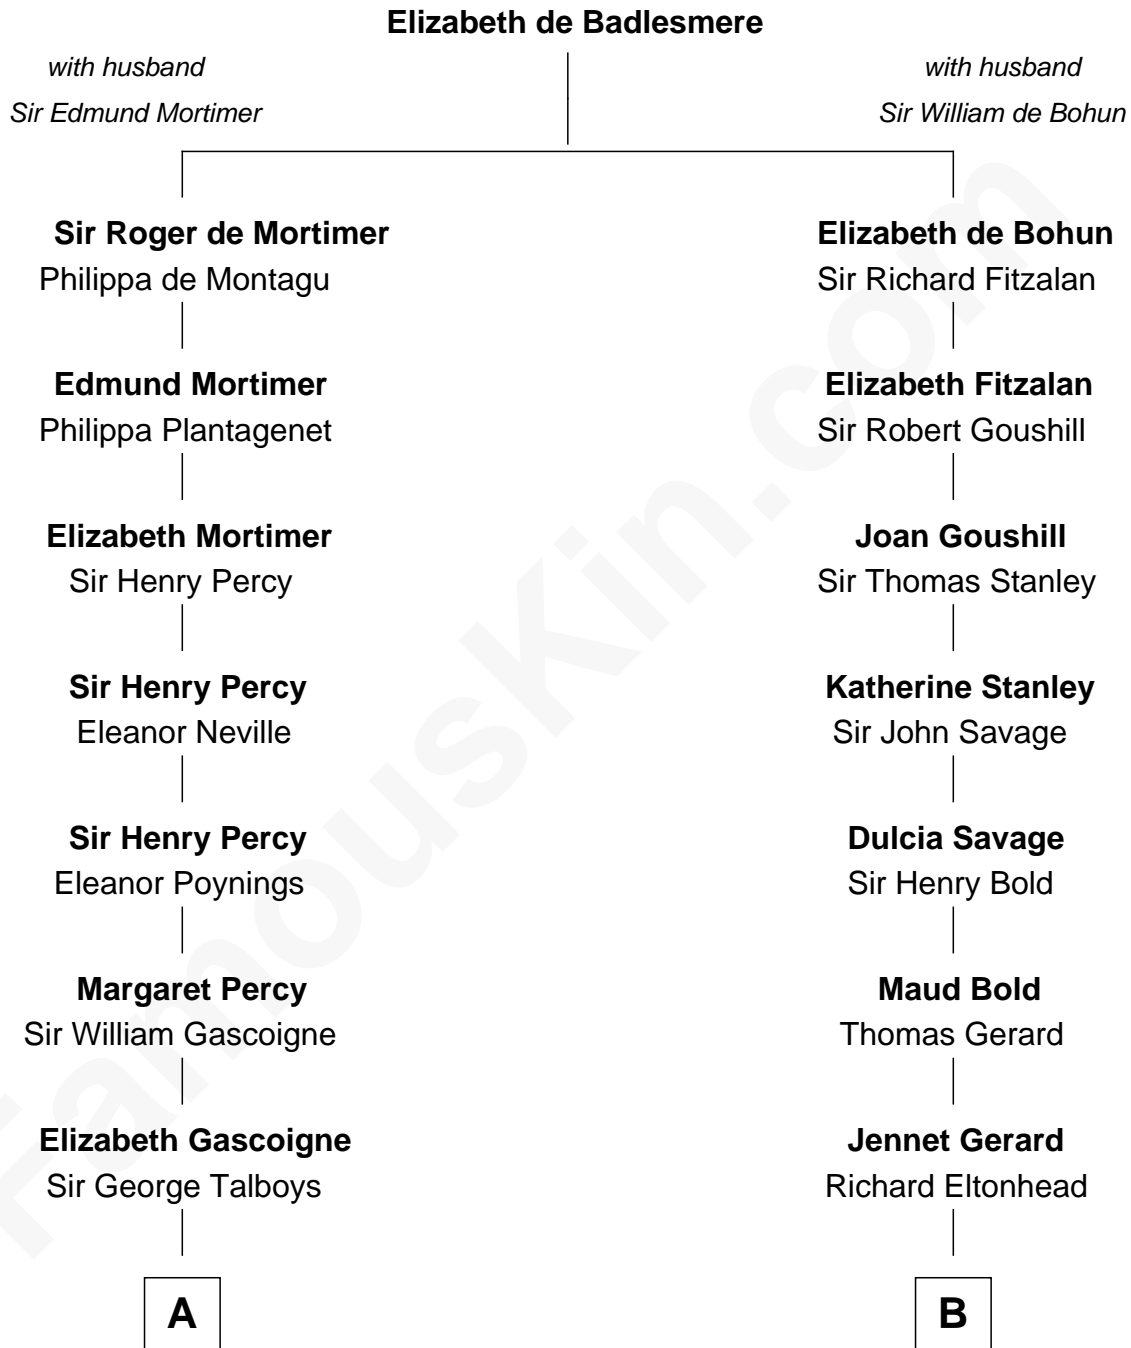

**FamousKin.com**  
**Relationship Chart of**  
**George Washington**  
*1st U.S. President*

**12th cousin 2 times removed of**  
**Richard Henry Lee**  
*Signer of the Declaration of Independence*

**A**

**Anne Talboys**  
Sir Edward Dymoke

**Frances Dymoke**  
Sir Thomas Windebank

**Mildred Windebank**  
Robert Reade

**Col. George Reade**  
Elizabeth Martiau

**Mildred Reade**  
Col. Augustine Warner

**Mildred Warner**  
Lawrence Washington