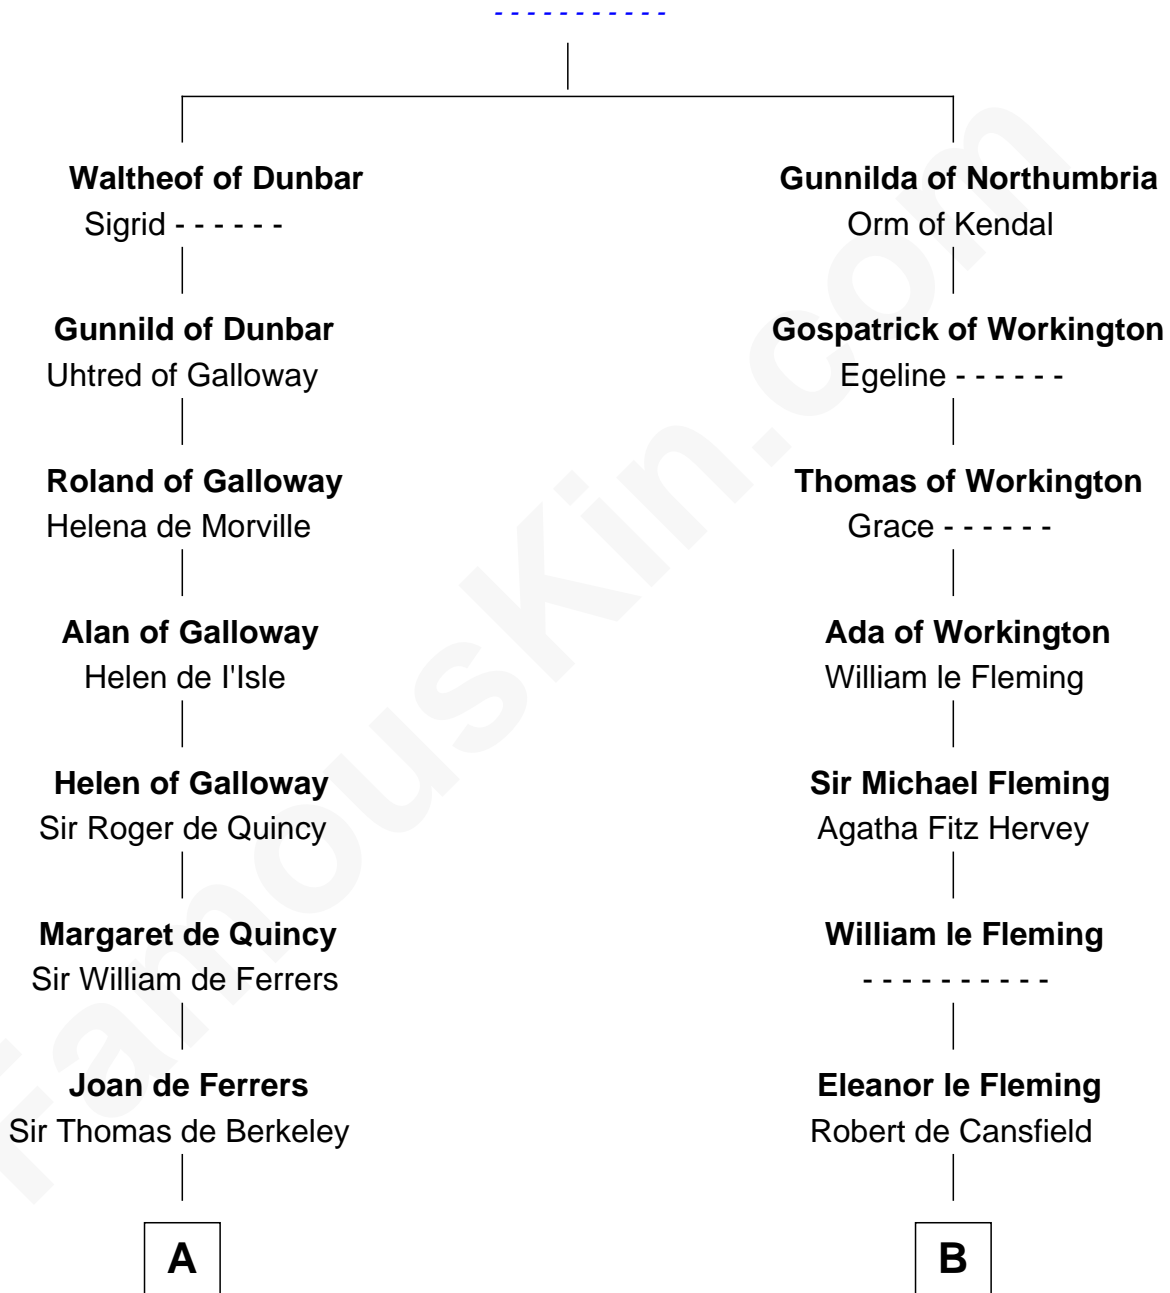

FamousKin.com
Relationship Chart of
George Washington
1st U.S. President

20th cousin 1 time removed of
Richard Henry Lee
Signer of the Declaration of Independence

Gospatric I of Northumbria

C

John Washington

Anne Pope

Lawrence Washington

Mildred Warner

Augustine Washington

Mary Ball

George Washington

1st U.S. President

D