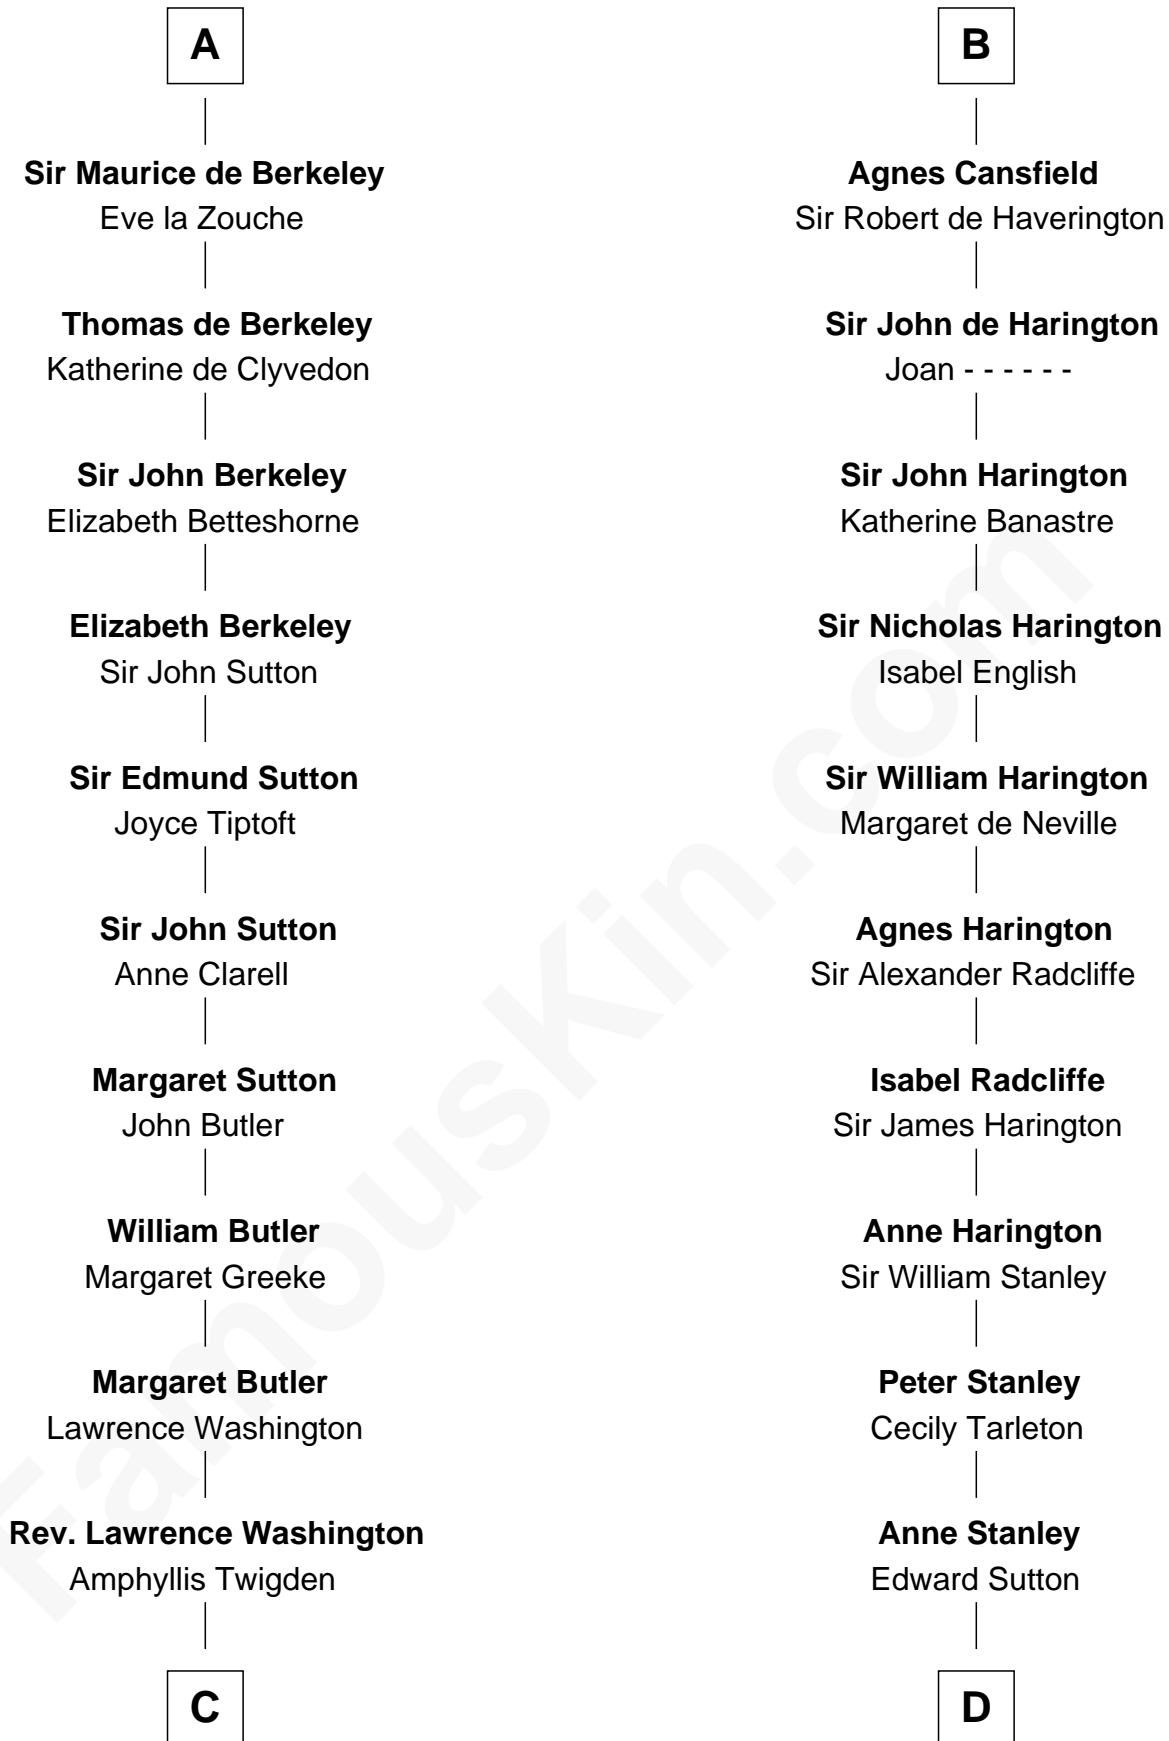

FamousKin.com
Relationship Chart of
George Washington
1st U.S. President

20th cousin 1 time removed of
Richard Henry Lee
Signer of the Declaration of Independence

Gospatric I of Northumbria

C

John Washington

Anne Pope

Lawrence Washington

Mildred Warner

Augustine Washington

Mary Ball

George Washington

1st U.S. President

D