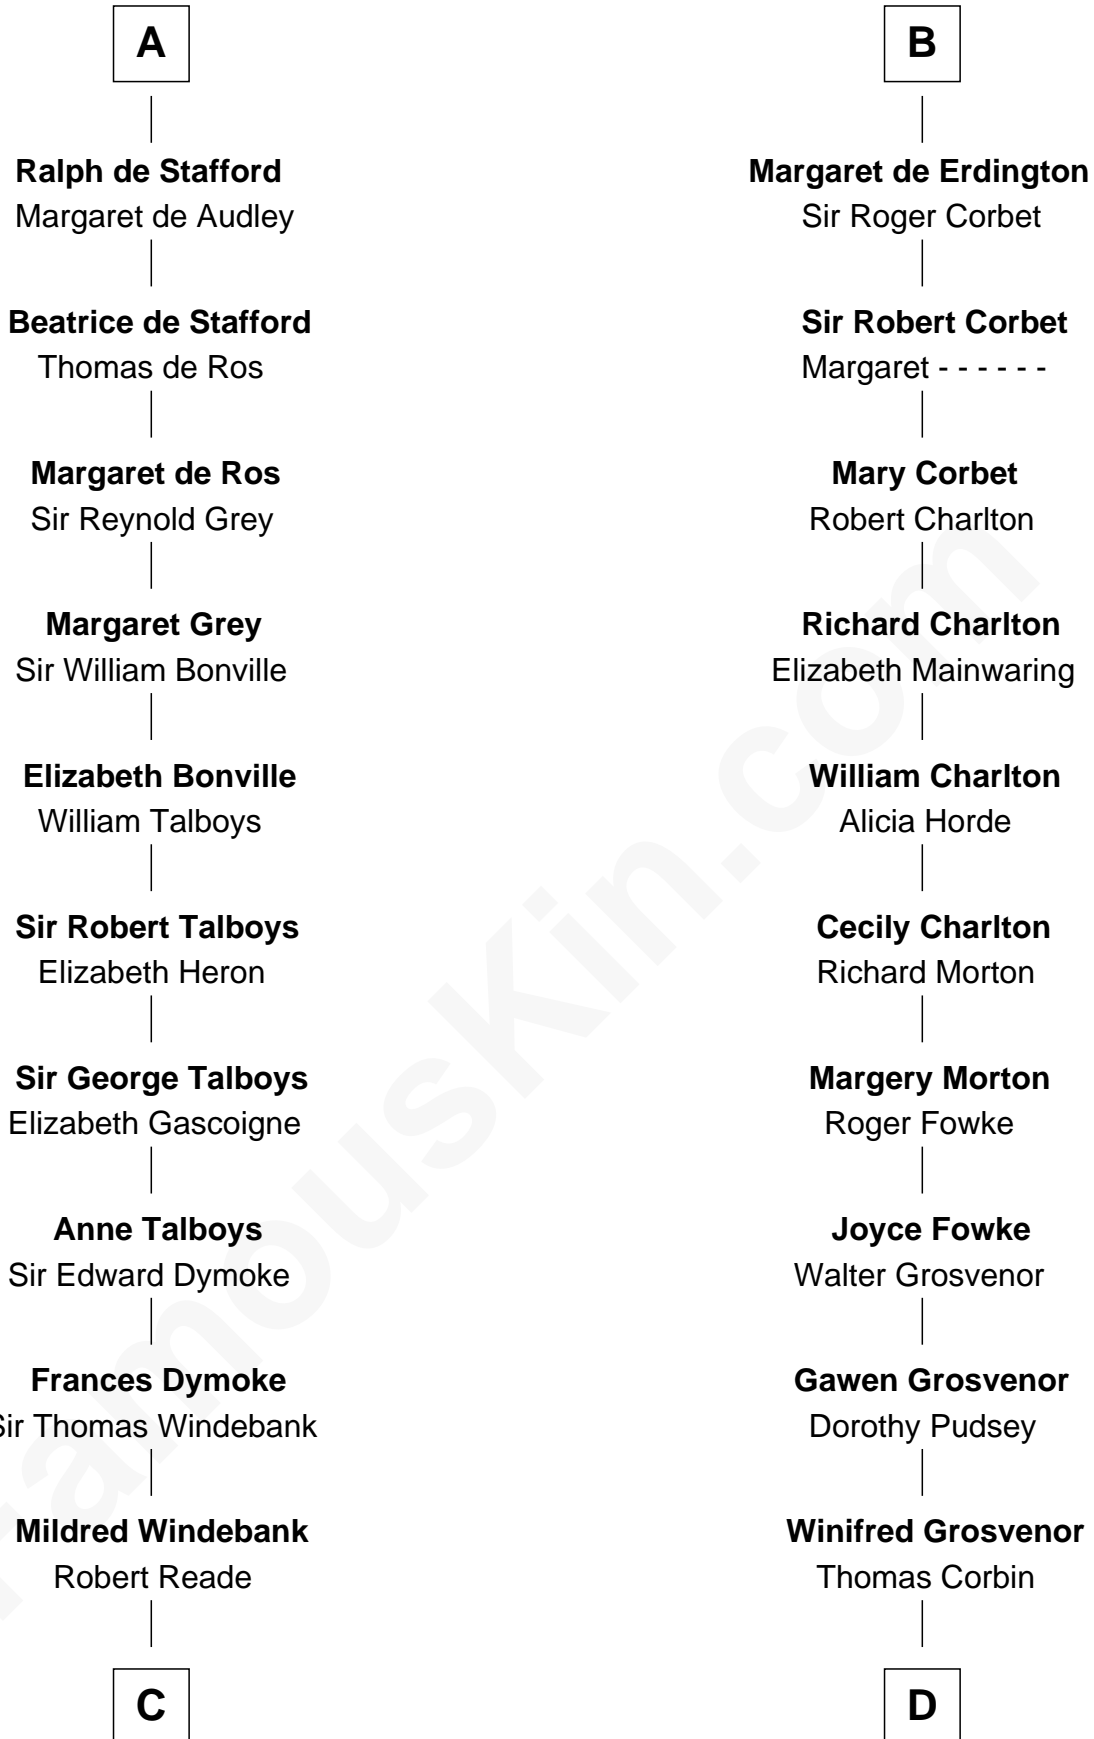

**FamousKin.com**  
**Relationship Chart of**  
**George Washington**  
*1st U.S. President*

**20th cousin 1 time removed of**  
**Richard Henry Lee**  
*Signer of the Declaration of Independence*

**C**

**Col. George Reade**

Elizabeth Martiau

**Mildred Reade**

Col. Augustine Warner

**Mildred Warner**

Lawrence Washington

**Augustine Washington**

Mary Ball

**George Washington**

*1st U.S. President*

**D**

**Henry Corbin**

Alice Eltonhead

**Laetitia Corbin**

Richard Lee

**Gov. Thomas Lee**