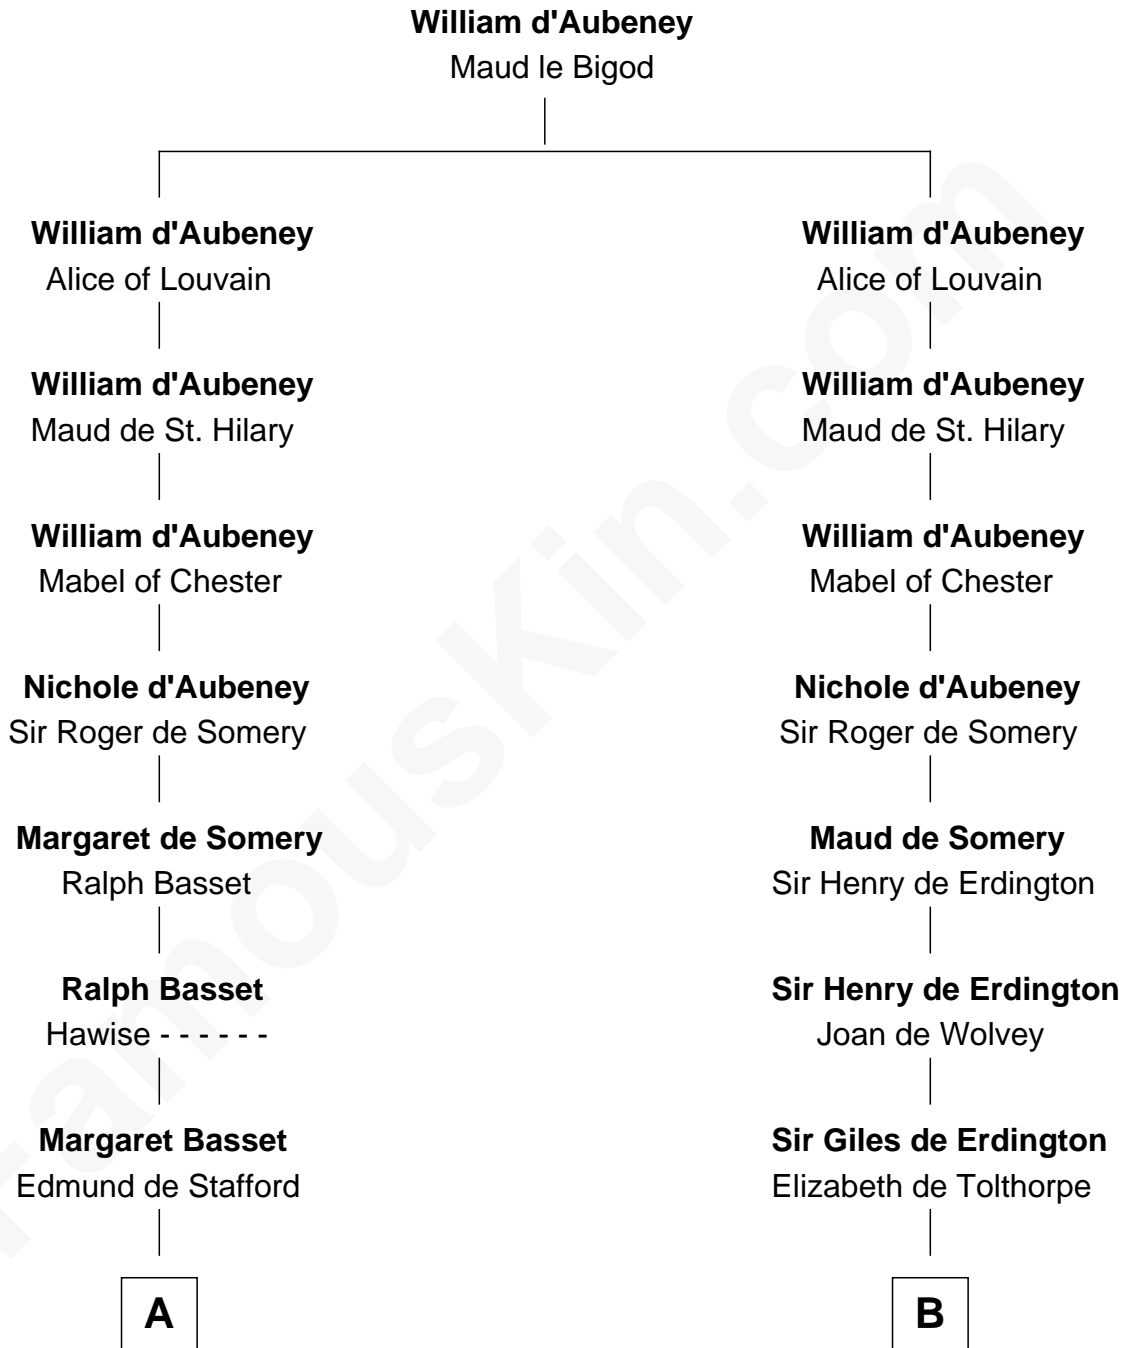

**FamousKin.com**  
**Relationship Chart of**  
**George Washington**  
*1st U.S. President*

**20th cousin 1 time removed of**  
**Richard Henry Lee**  
*Signer of the Declaration of Independence*

**C**

**Col. George Reade**

Elizabeth Martiau

**Mildred Reade**

Col. Augustine Warner

**Mildred Warner**

Lawrence Washington

**Augustine Washington**

Mary Ball

**George Washington**

*1st U.S. President*

**D**

**Henry Corbin**

Alice Eltonhead

**Laetitia Corbin**

Richard Lee

**Gov. Thomas Lee**