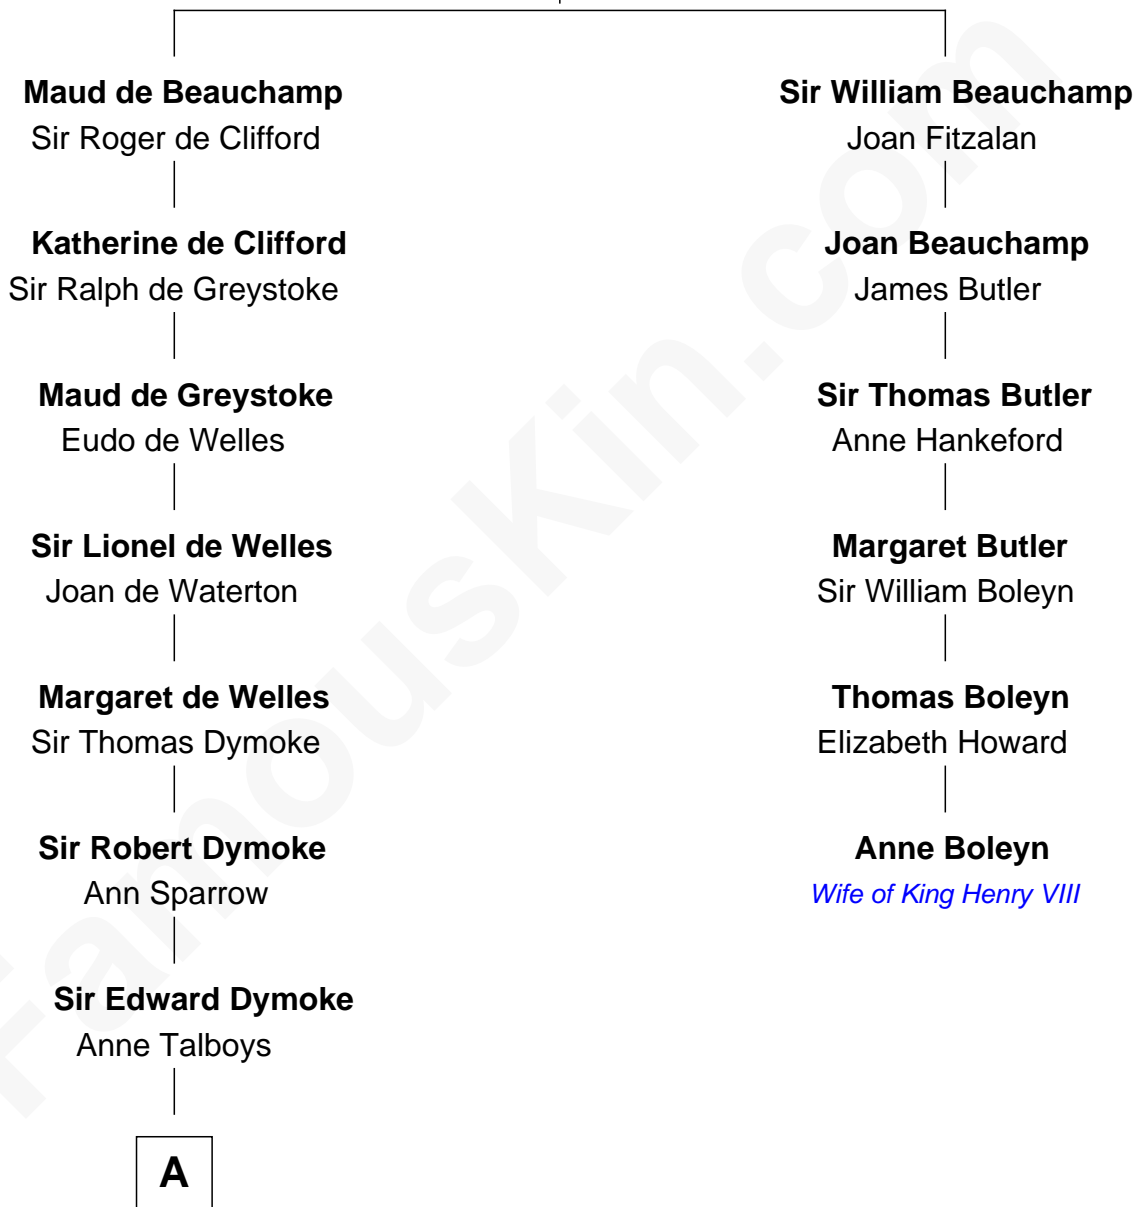

**FamousKin.com**  
**Relationship Chart of**  
**George Washington**  
*1st U.S. President*

5th cousin 8 times removed of

**Anne Boleyn**  
*2nd Wife of King Henry VIII*

**Sir Thomas de Beauchamp**  
 Katherine de Mortimer

**A**

—  
**Frances Dymoke**  
Sir Thomas Windebank

—  
**Mildred Windebank**  
Robert Reade

—  
**Col. George Reade**  
Elizabeth Martiau

—  
**Mildred Reade**  
Col. Augustine Warner

—  
**Mildred Warner**  
Lawrence Washington

—  
**Augustine Washington**  
Mary Ball

—  
**George Washington**  
*1st U.S. President*