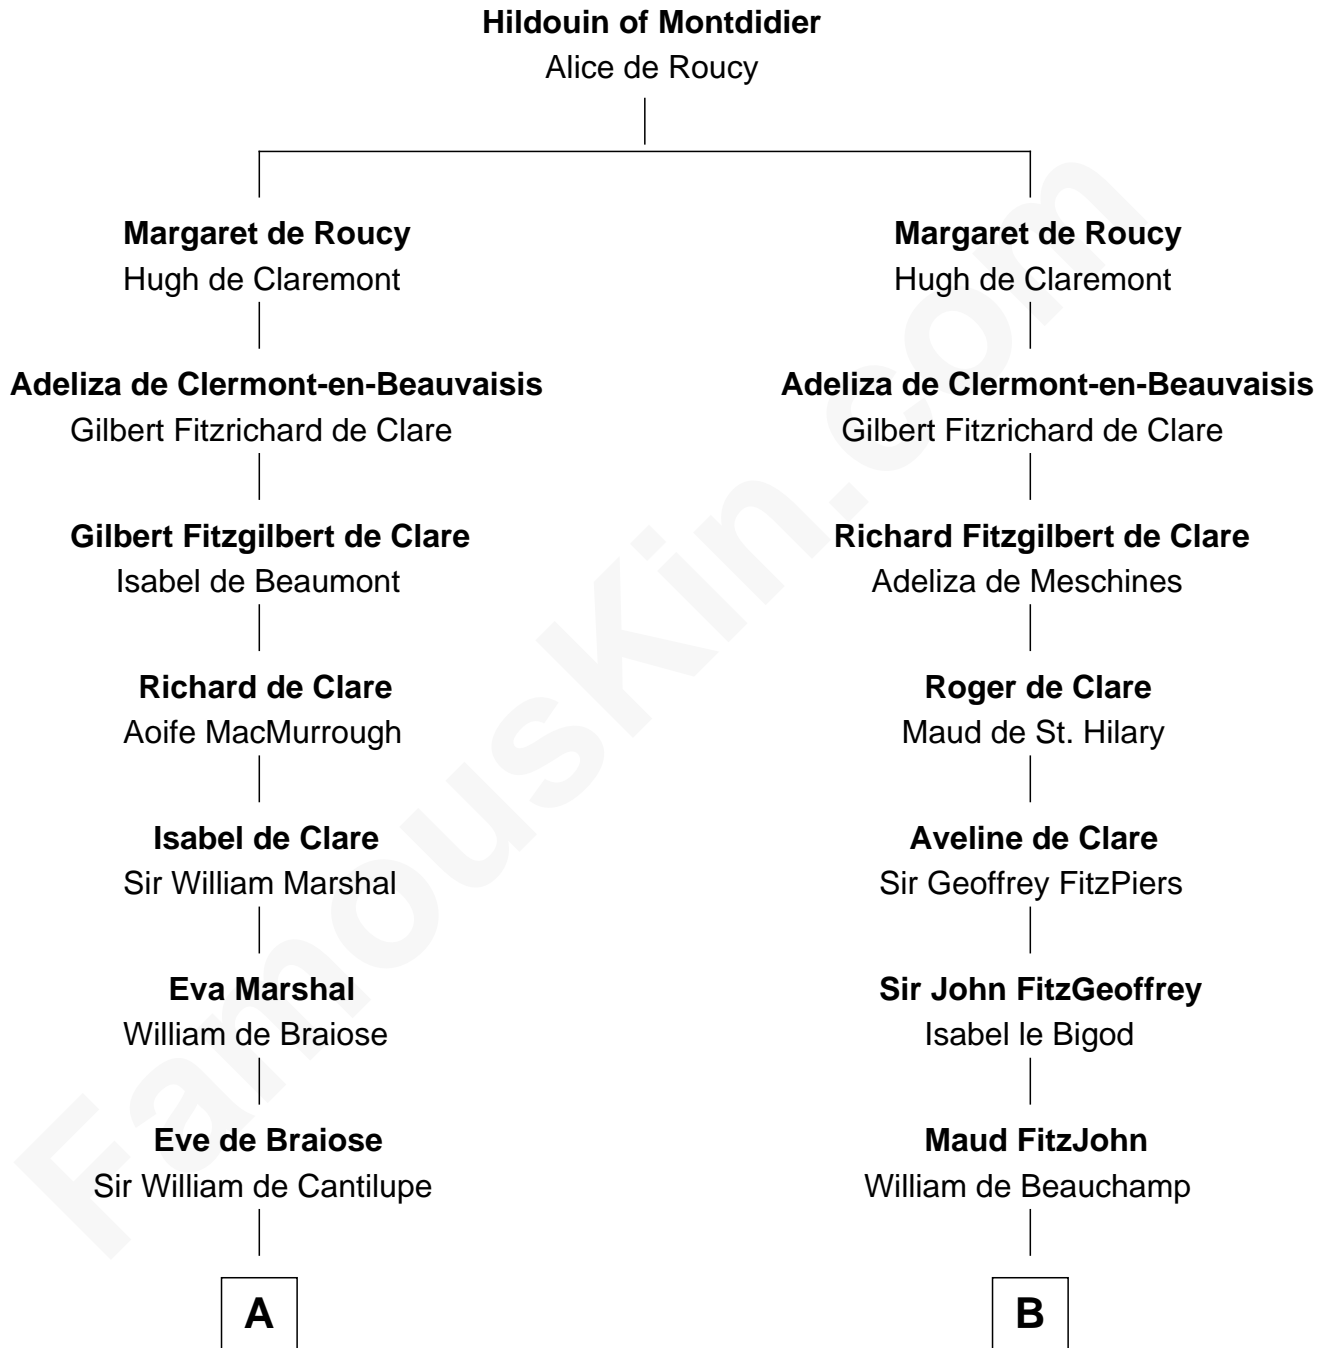

**FamousKin.com**  
**Relationship Chart of**  
**George Washington**  
*1st U.S. President*

14th cousin 7 times removed of

**Anne Boleyn**  
*2nd Wife of King Henry VIII*

FamousKin.com