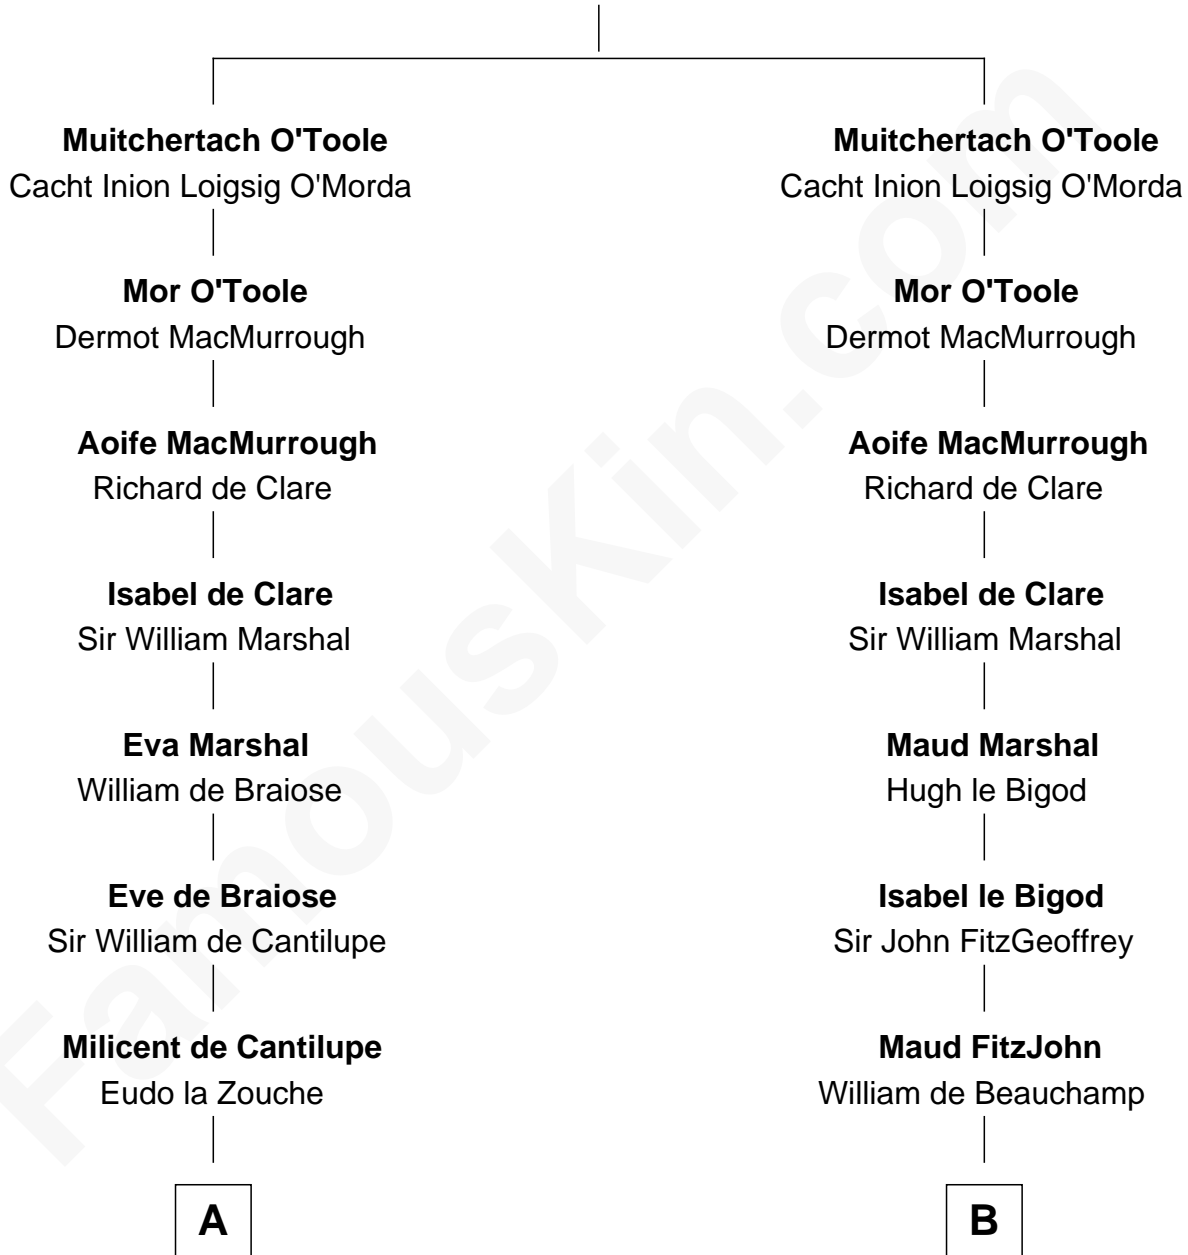

FamousKin.com
Relationship Chart of
George Washington
1st U.S. President

14th cousin 6 times removed of

Anne Boleyn
2nd Wife of King Henry VIII

Gilla Comgaill O'Toole
 Sadb Mael Morda O'Domnail

C

—
John Washington

Anne Pope

—
Lawrence Washington

Mildred Warner

—
Augustine Washington

Mary Ball

—
George Washington

1st U.S. President

FamousKin.com