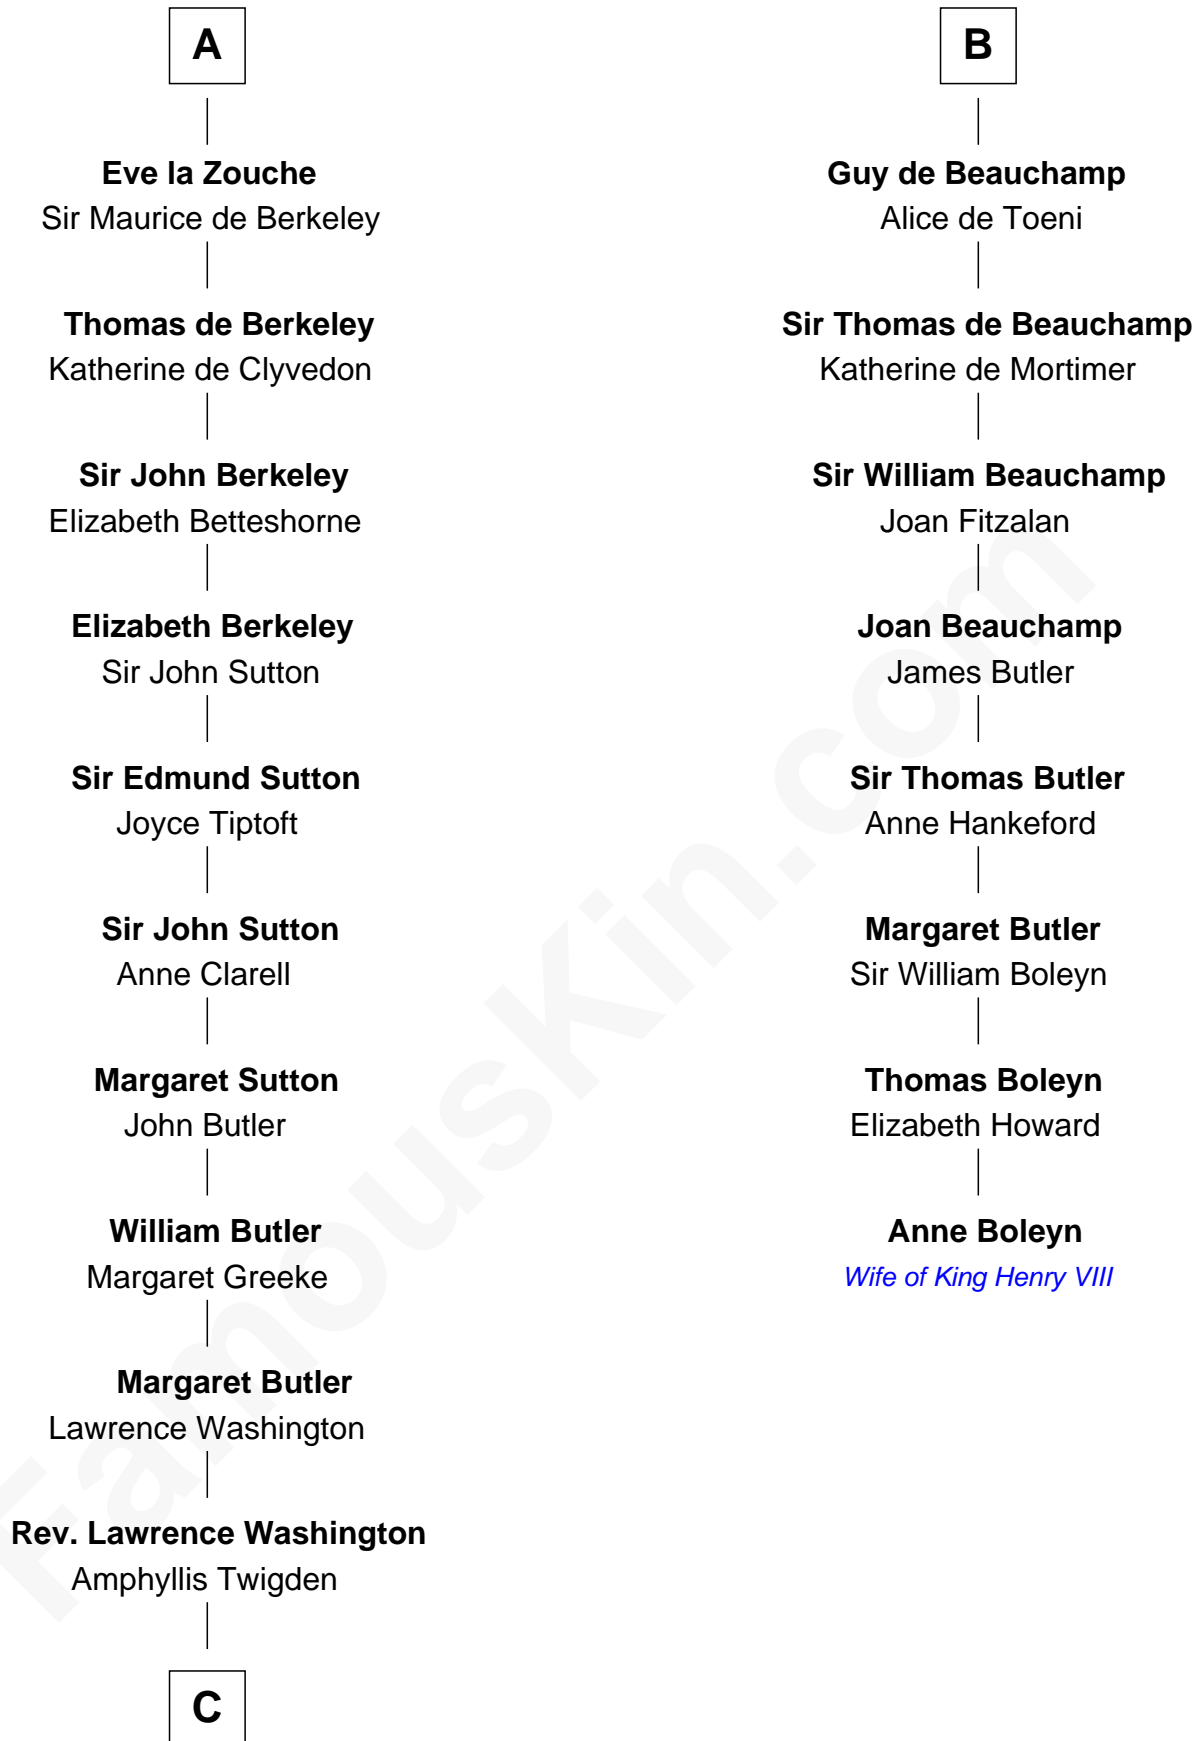

FamousKin.com
Relationship Chart of
George Washington
1st U.S. President

14th cousin 6 times removed of

Anne Boleyn
2nd Wife of King Henry VIII

Gilla Comgaill O'Toole
 Sadb Mael Morda O'Domnail

C

—
John Washington

Anne Pope

—
Lawrence Washington

Mildred Warner

—
Augustine Washington

Mary Ball

—
George Washington

1st U.S. President

FamousKin.com