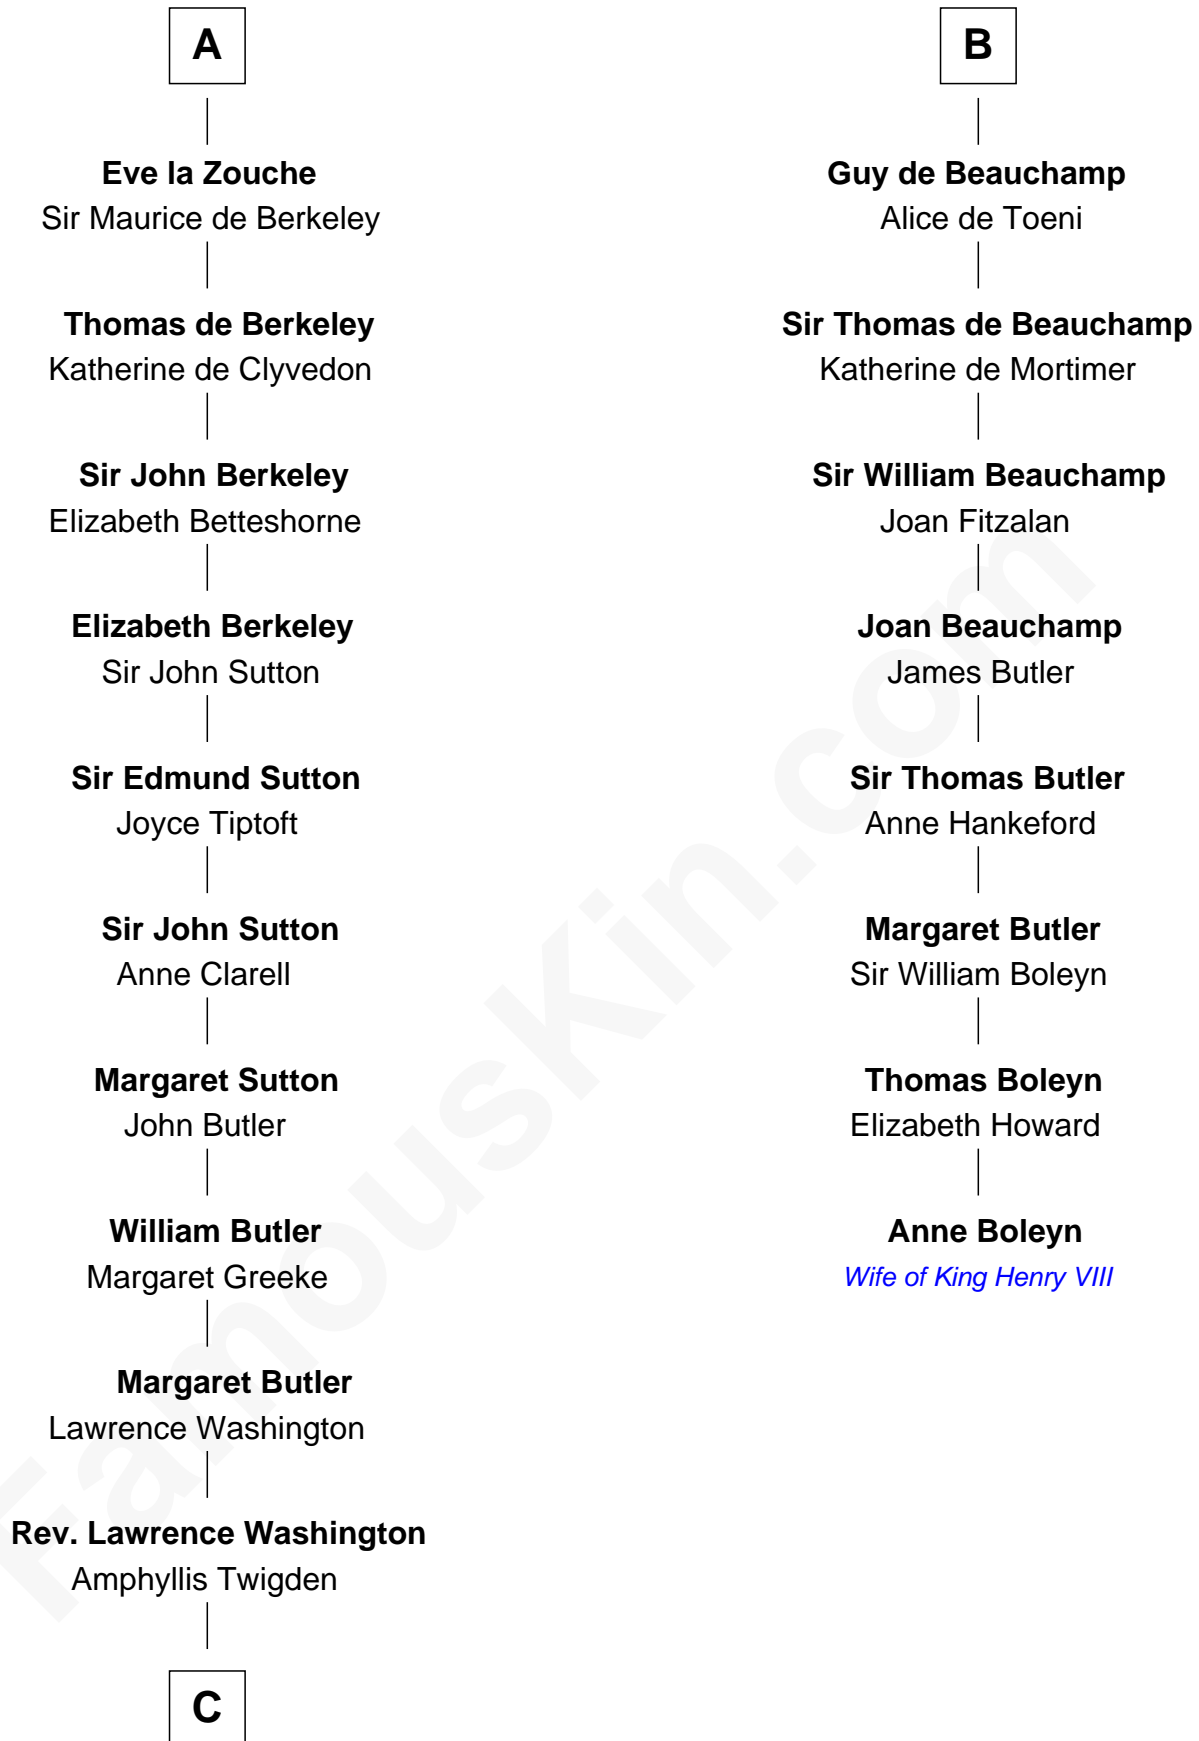

FamousKin.com
Relationship Chart of
George Washington
1st U.S. President

14th cousin 6 times removed of

Anne Boleyn
2nd Wife of King Henry VIII

C

—
John Washington

Anne Pope

—
Lawrence Washington

Mildred Warner

—
Augustine Washington

Mary Ball

—
George Washington

1st U.S. President

FamousKin.com