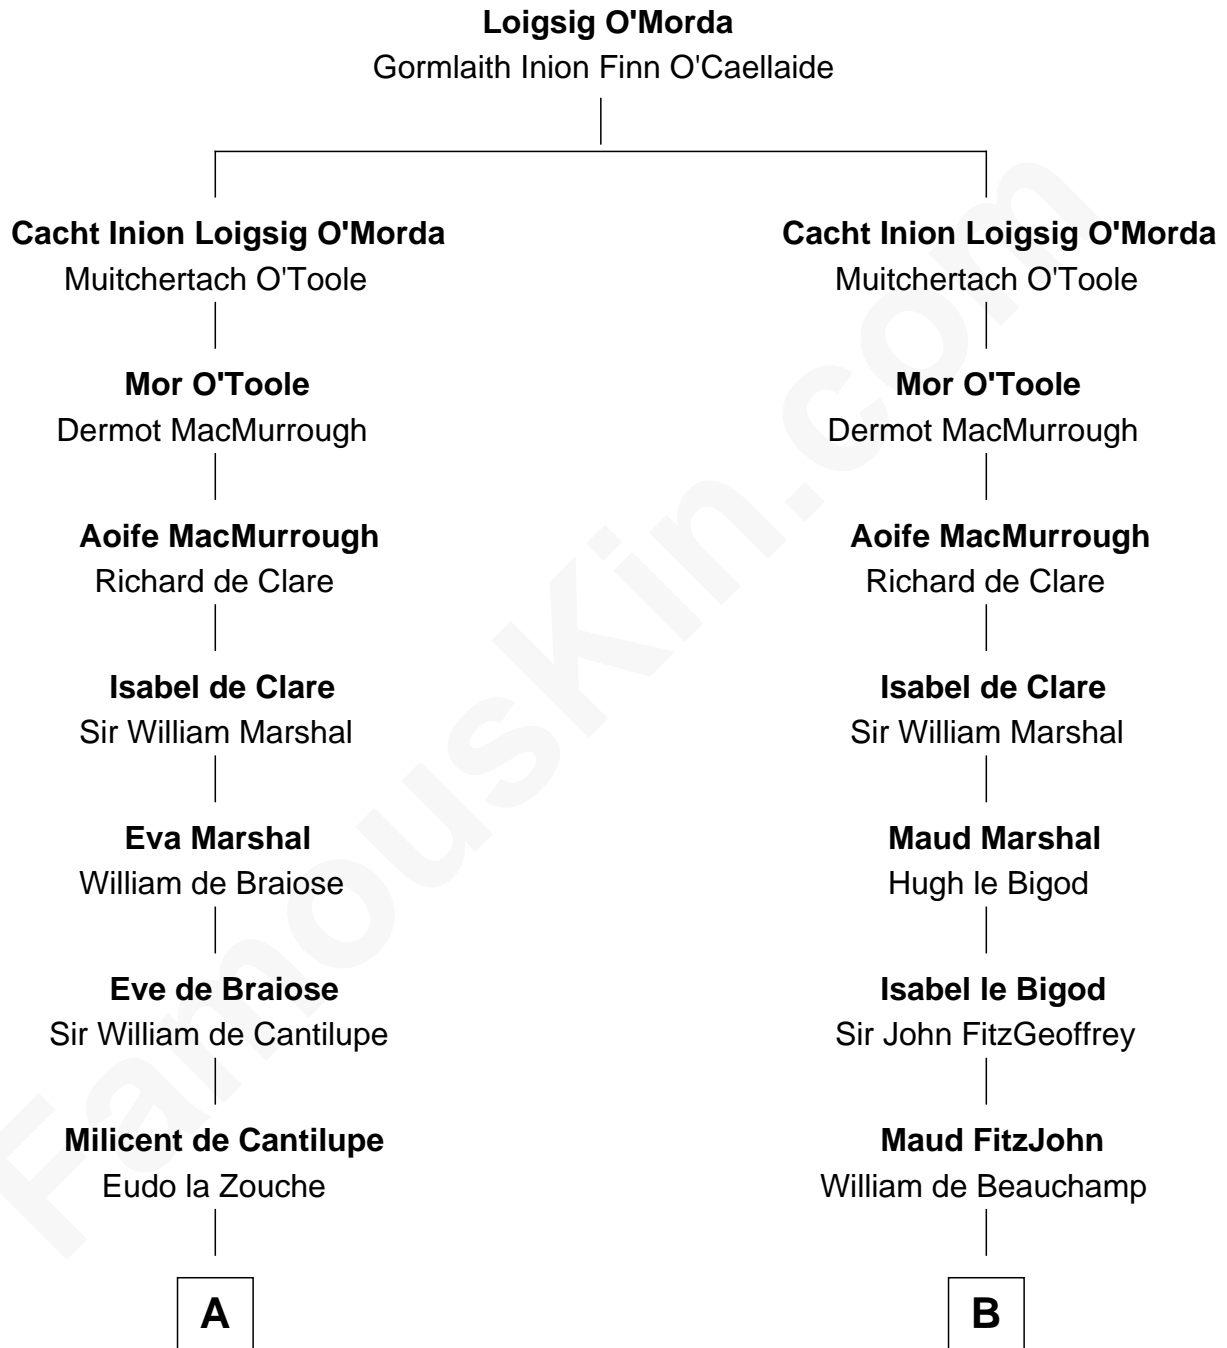

FamousKin.com
Relationship Chart of
George Washington
1st U.S. President

14th cousin 6 times removed of

Anne Boleyn
2nd Wife of King Henry VIII

C

—
John Washington

Anne Pope

—
Lawrence Washington

Mildred Warner

—
Augustine Washington

Mary Ball

—
George Washington

1st U.S. President

FamousKin.com