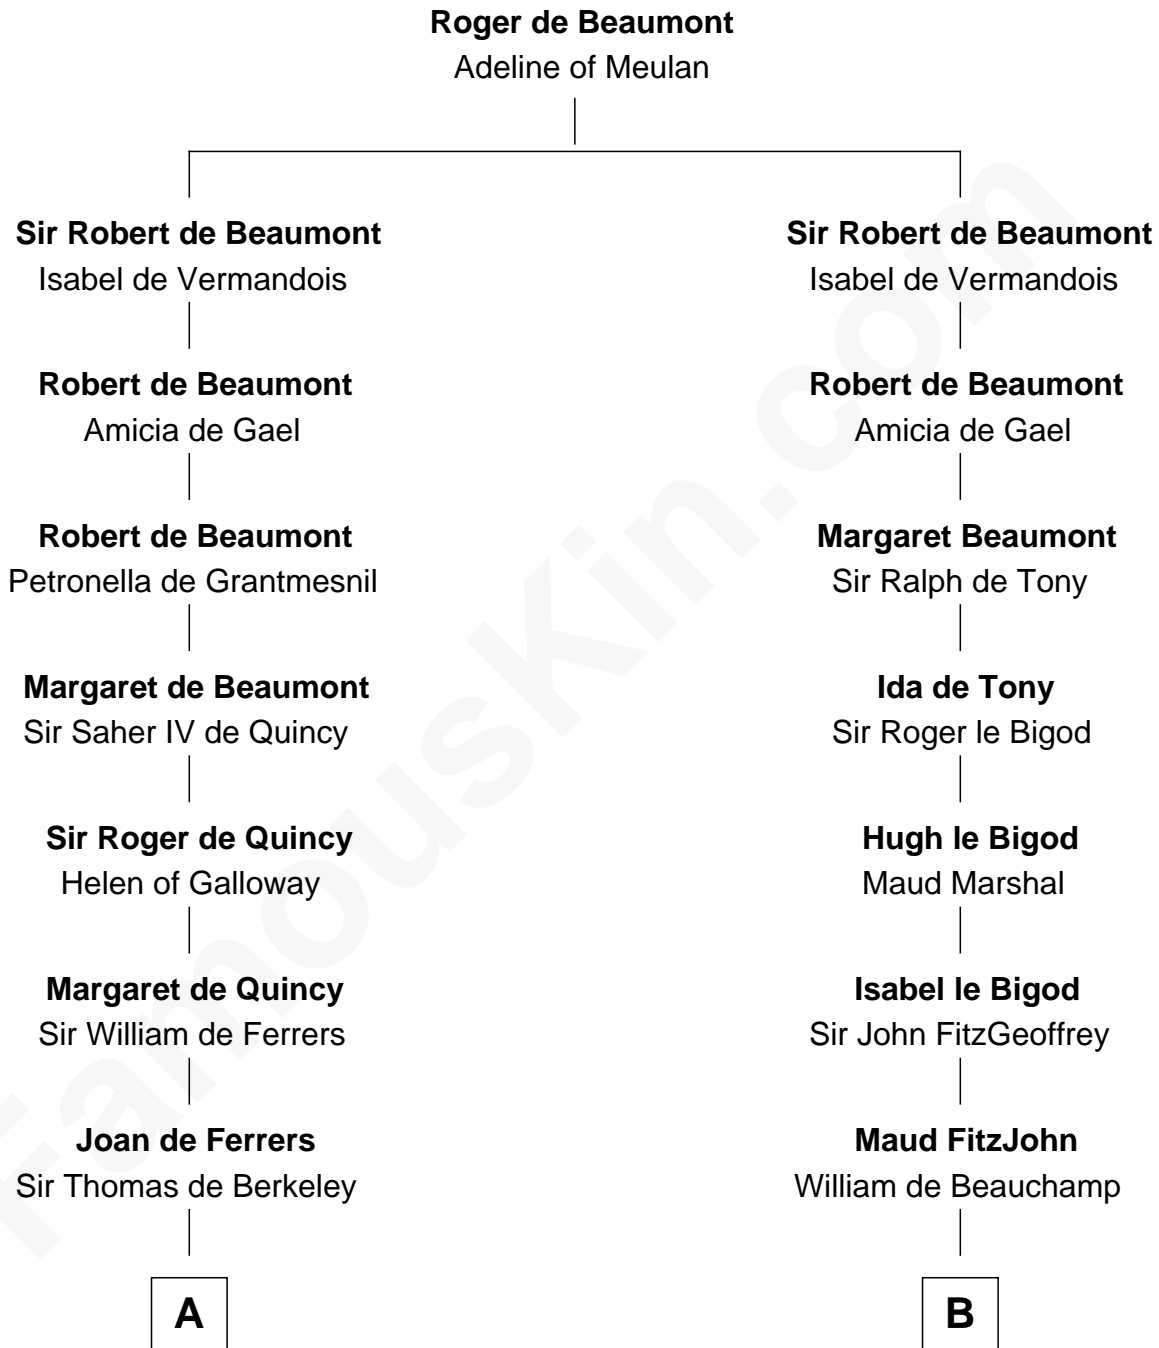

**FamousKin.com**  
**Relationship Chart of**  
**George Washington**  
*1st U.S. President*

14th cousin 6 times removed of

**Anne Boleyn**  
*2nd Wife of King Henry VIII*

**C**

—  
**John Washington**

Anne Pope

—  
**Lawrence Washington**

Mildred Warner

—  
**Augustine Washington**

Mary Ball

—  
**George Washington**

*1st U.S. President*

FamousKin.com