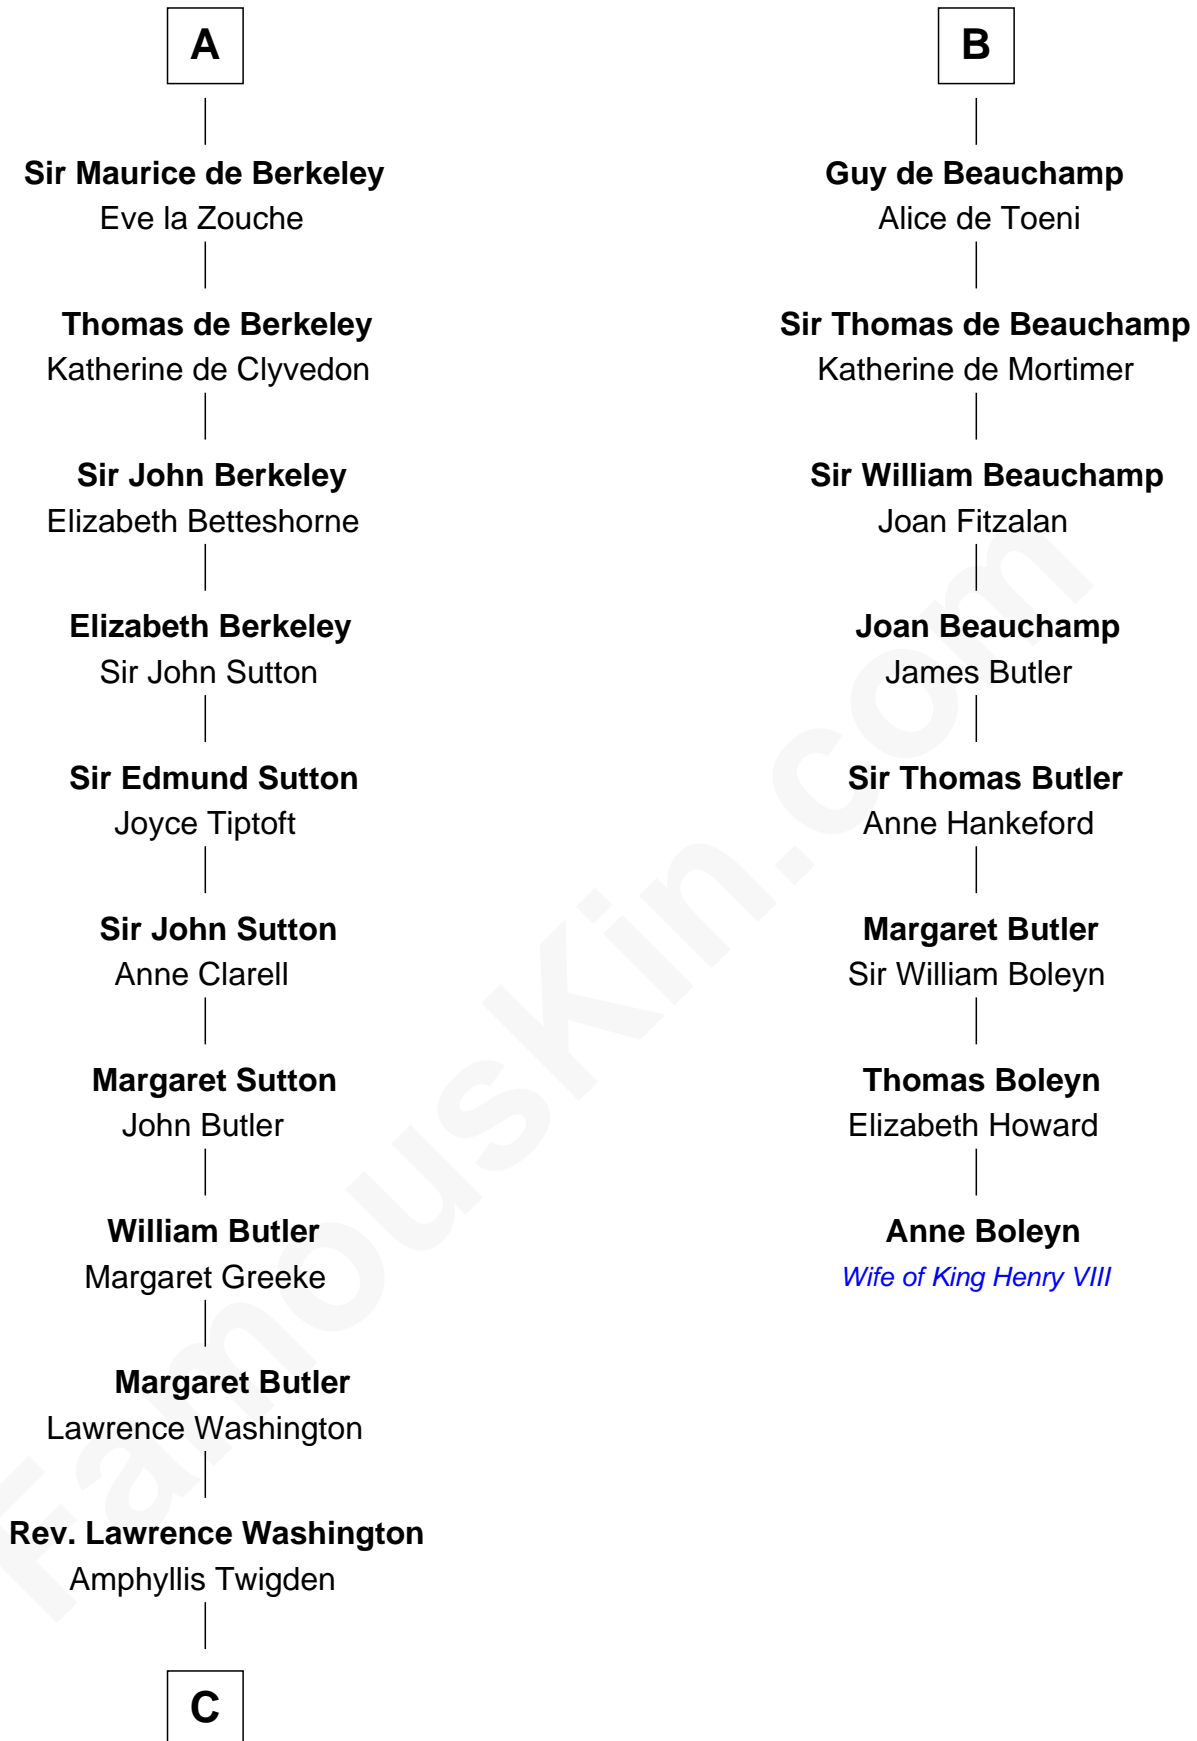

**FamousKin.com**  
**Relationship Chart of**  
**George Washington**  
*1st U.S. President*

14th cousin 6 times removed of

**Anne Boleyn**  
*2nd Wife of King Henry VIII*

**C**

—  
**John Washington**

Anne Pope

—  
**Lawrence Washington**

Mildred Warner

—  
**Augustine Washington**

Mary Ball

—  
**George Washington**

*1st U.S. President*

FamousKin.com