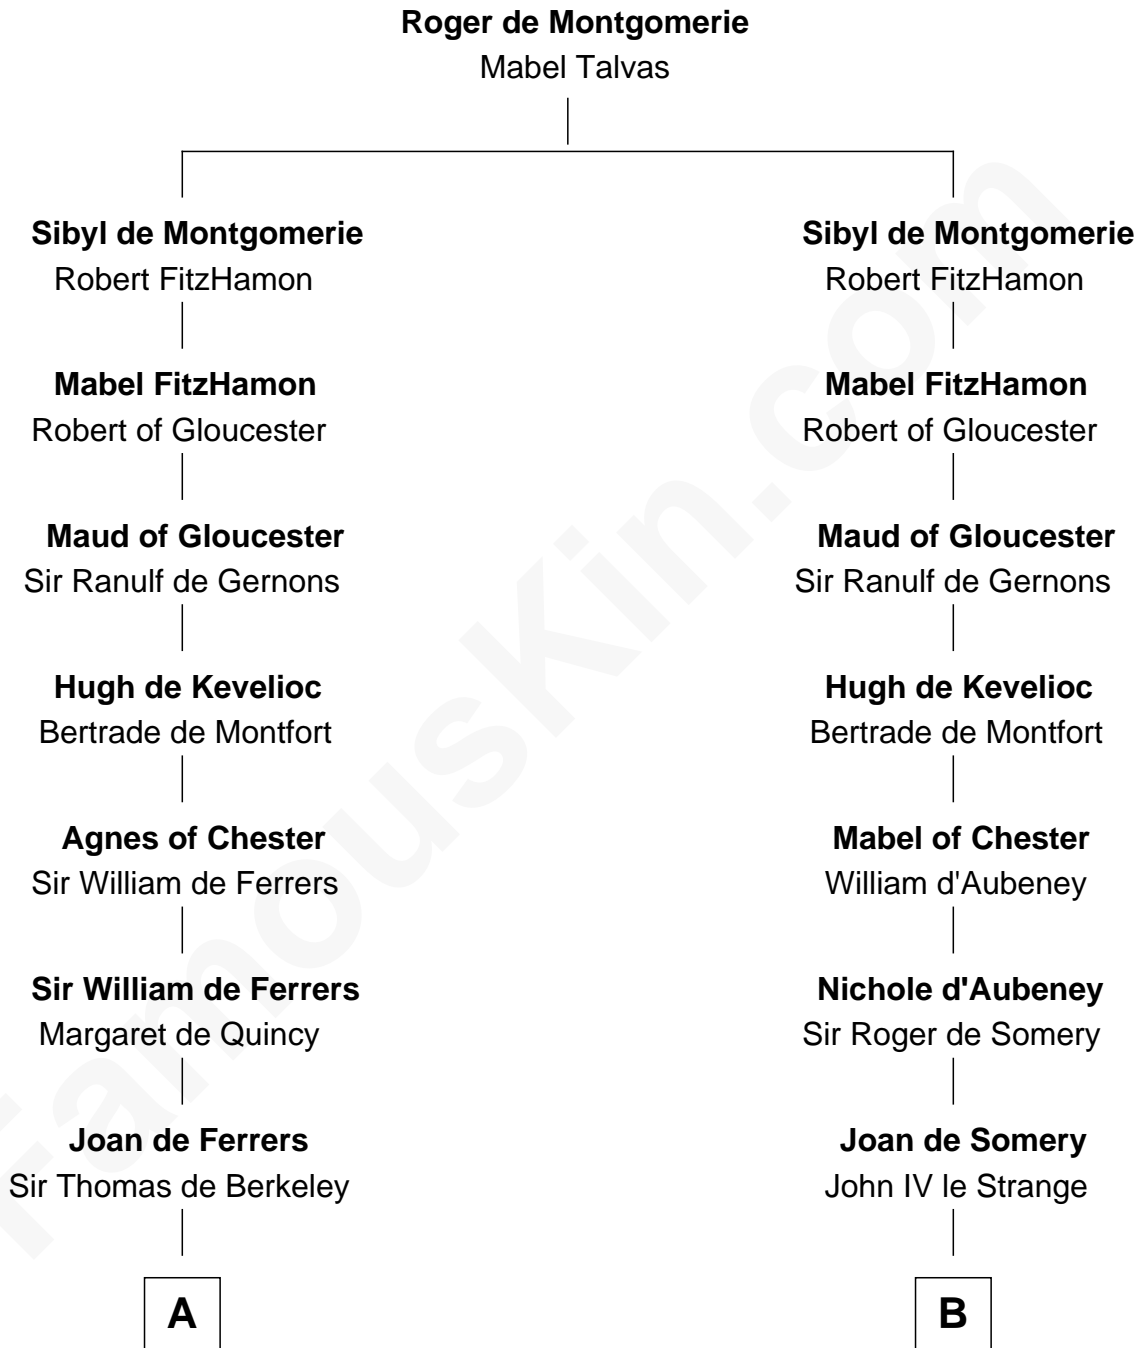

FamousKin.com
Relationship Chart of
George Washington
1st U.S. President

15th cousin 5 times removed of

Anne Boleyn
2nd Wife of King Henry VIII

C

—
John Washington

Anne Pope

—
Lawrence Washington

Mildred Warner

—
Augustine Washington

Mary Ball

—
George Washington

1st U.S. President

FamousKin.com