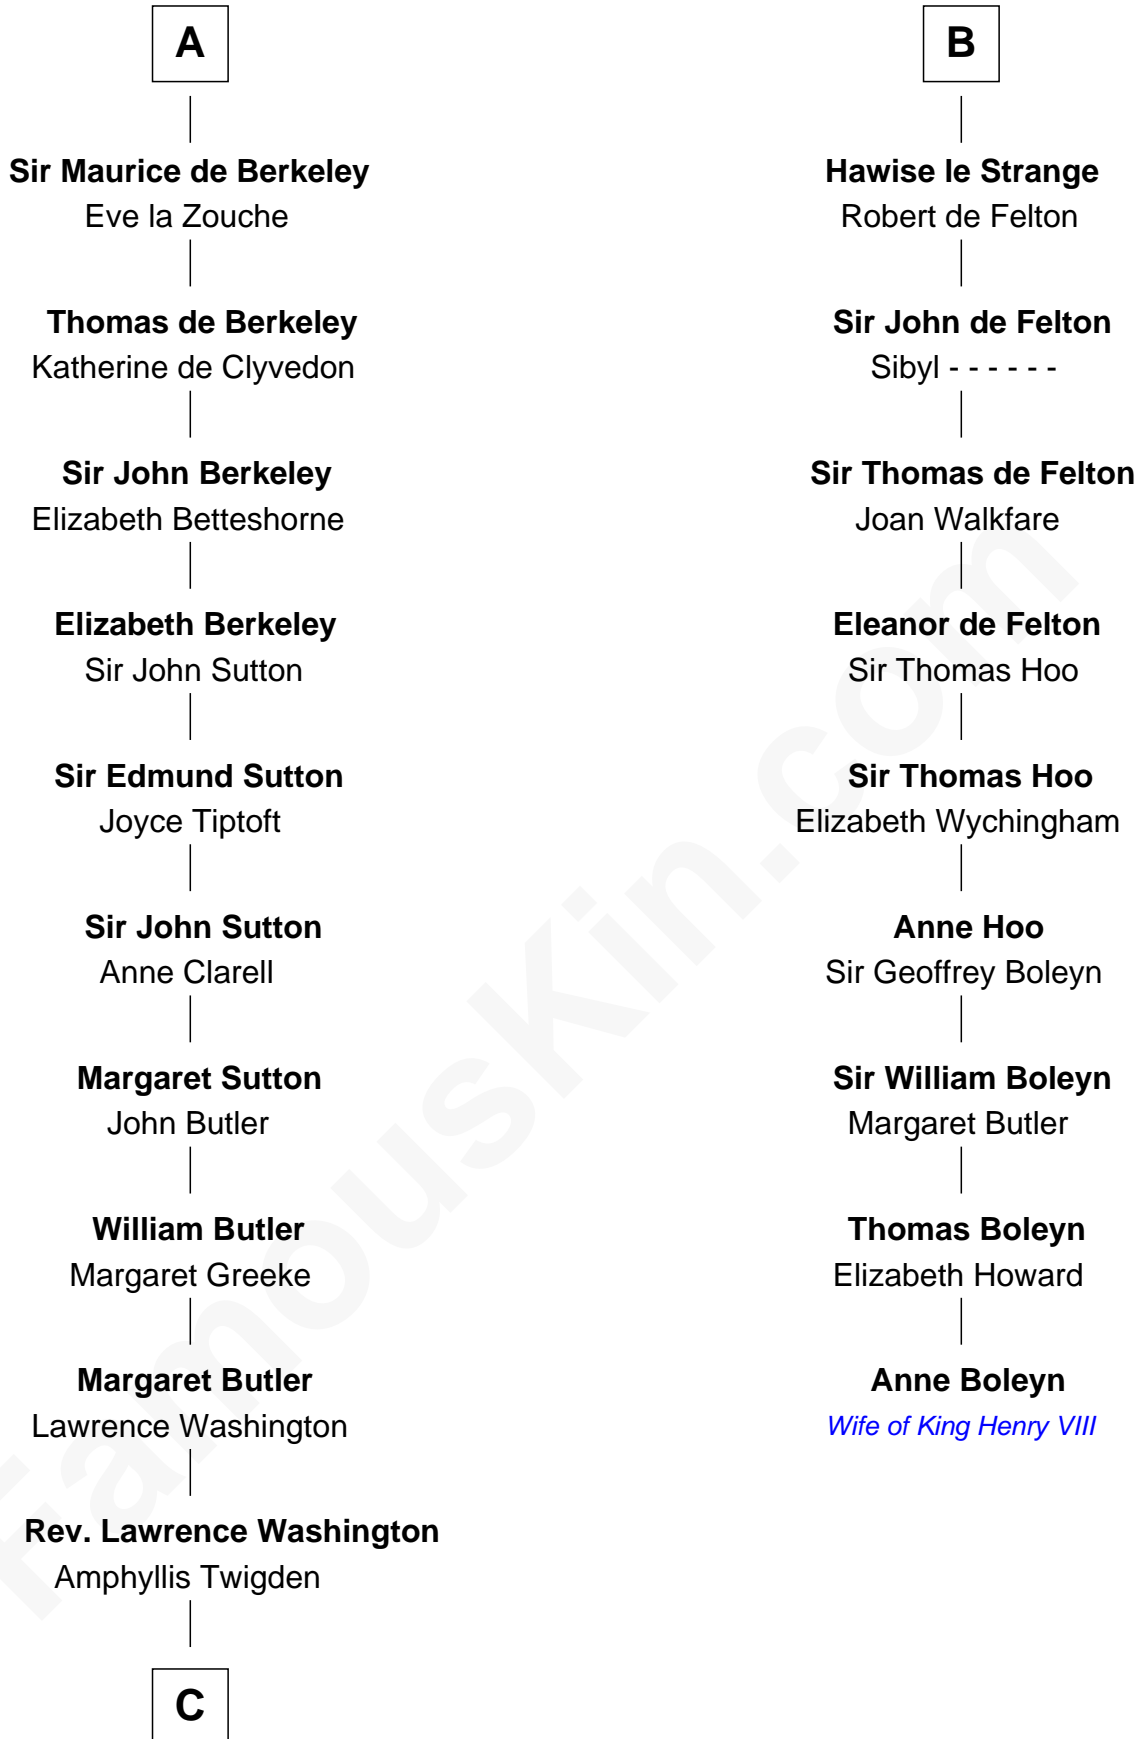

FamousKin.com
Relationship Chart of
George Washington
1st U.S. President

15th cousin 5 times removed of

Anne Boleyn
2nd Wife of King Henry VIII

C

—
John Washington

Anne Pope

—
Lawrence Washington

Mildred Warner

—
Augustine Washington

Mary Ball

—
George Washington

1st U.S. President

FamousKin.com