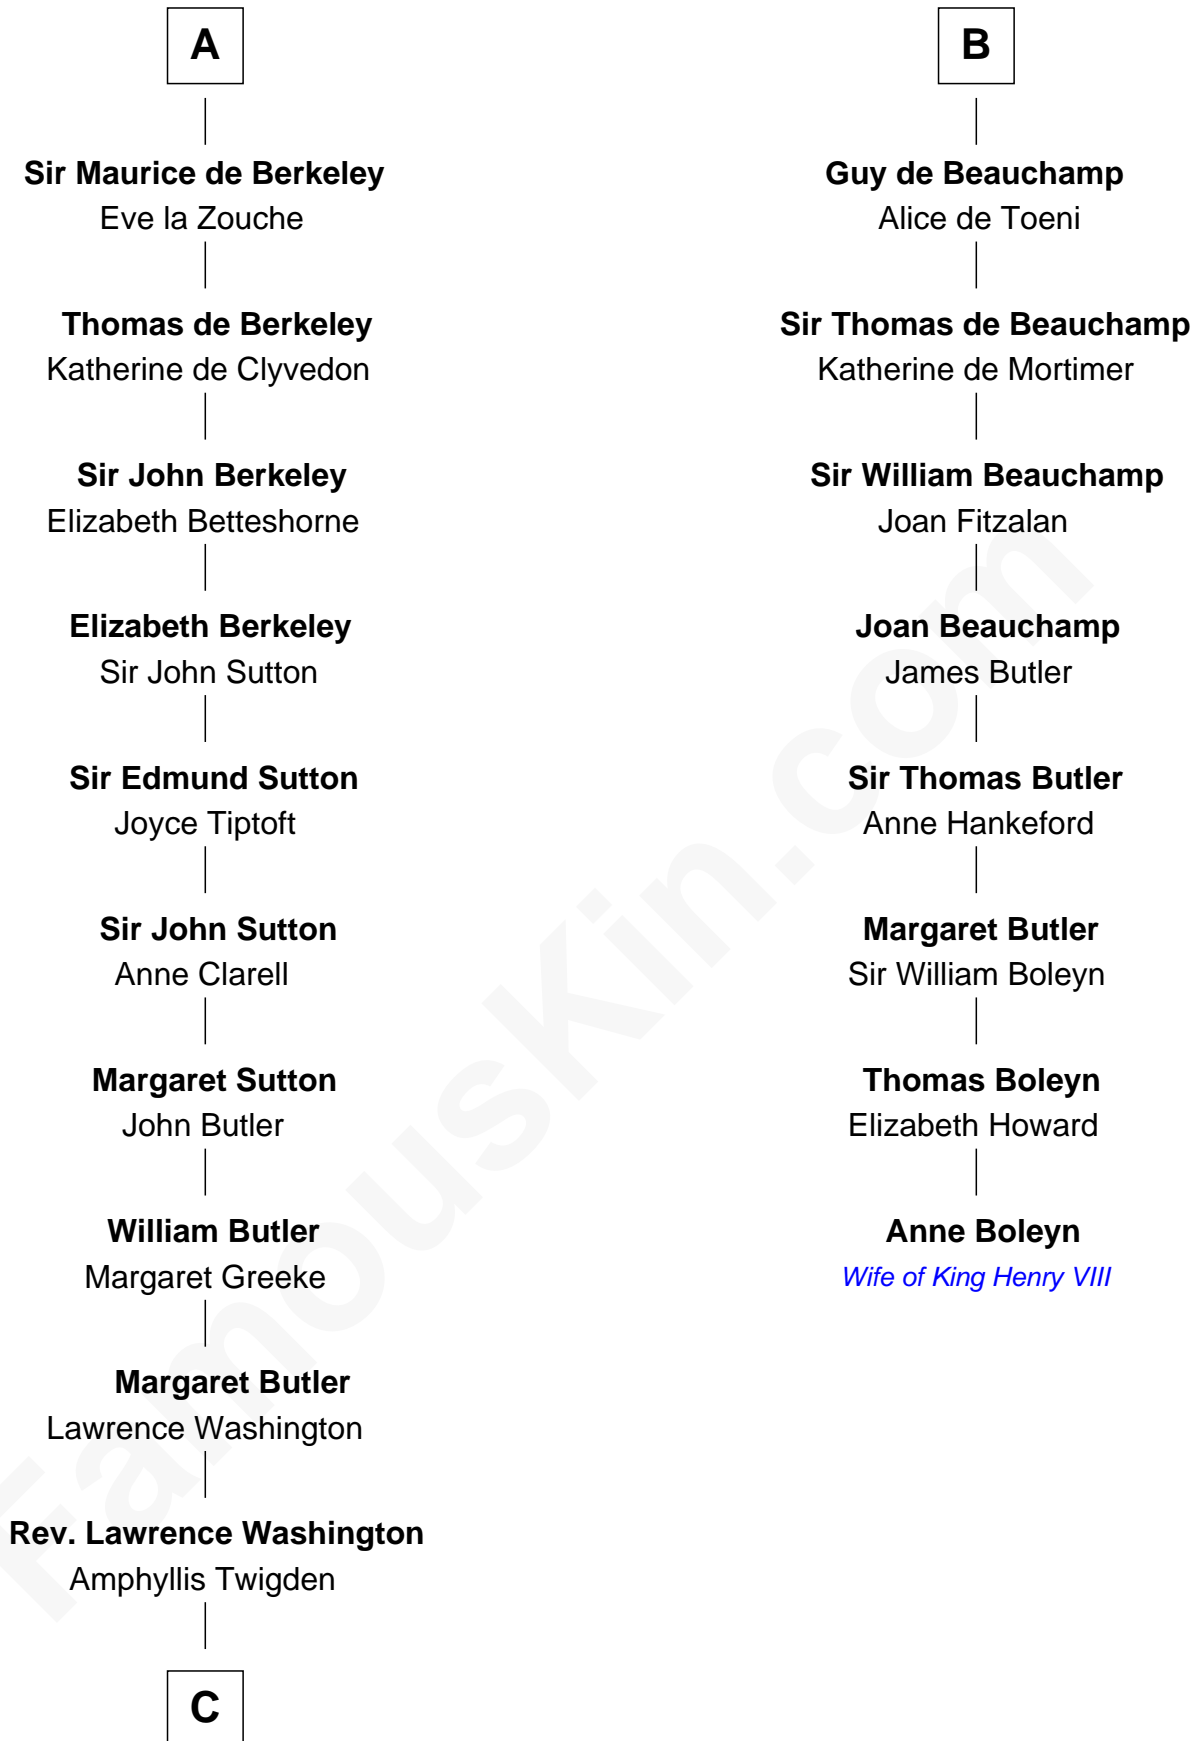

FamousKin.com
Relationship Chart of
George Washington
1st U.S. President

14th cousin 6 times removed of

Anne Boleyn
2nd Wife of King Henry VIII

Richard Goz

C

John Washington

Anne Pope

Lawrence Washington

Mildred Warner

Augustine Washington

Mary Ball

George Washington

1st U.S. President

FamousKin.com