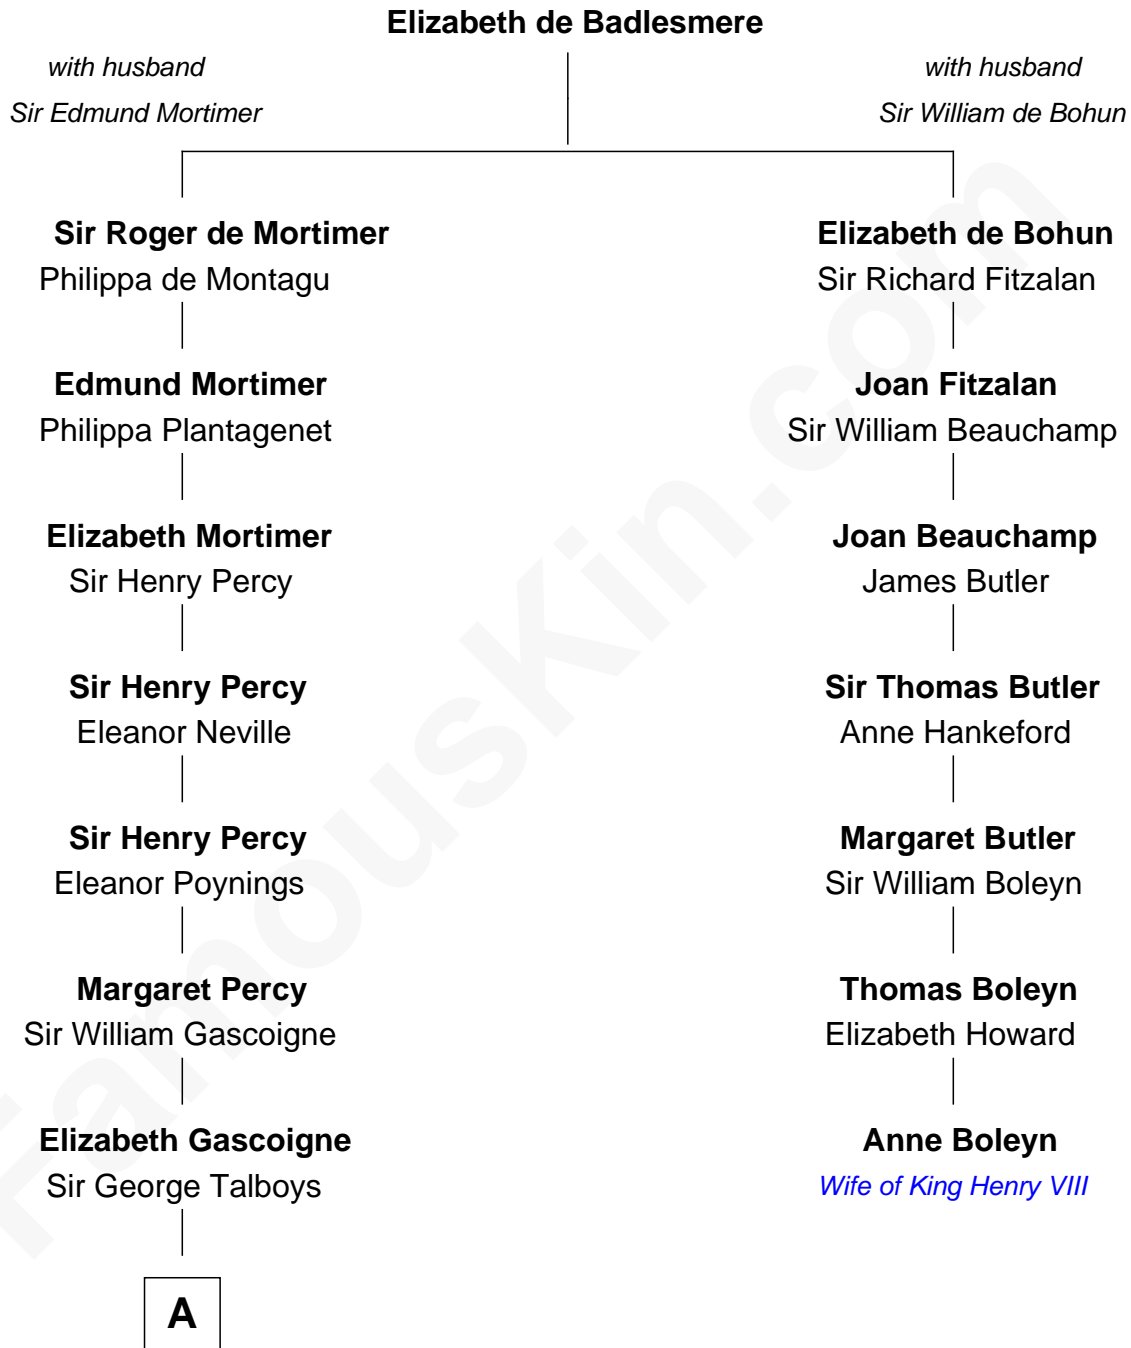

FamousKin.com
Relationship Chart of
George Washington
1st U.S. President

6th cousin 8 times removed of

Anne Boleyn
2nd Wife of King Henry VIII

A

—
Anne Talboys

Sir Edward Dymoke

—
Frances Dymoke

Sir Thomas Windebank

—
Mildred Windebank

Robert Reade

—
Col. George Reade

Elizabeth Martiau

—
Mildred Reade

Col. Augustine Warner

—
Mildred Warner

Lawrence Washington

—
Augustine Washington

Mary Ball

—
George Washington

1st U.S. President