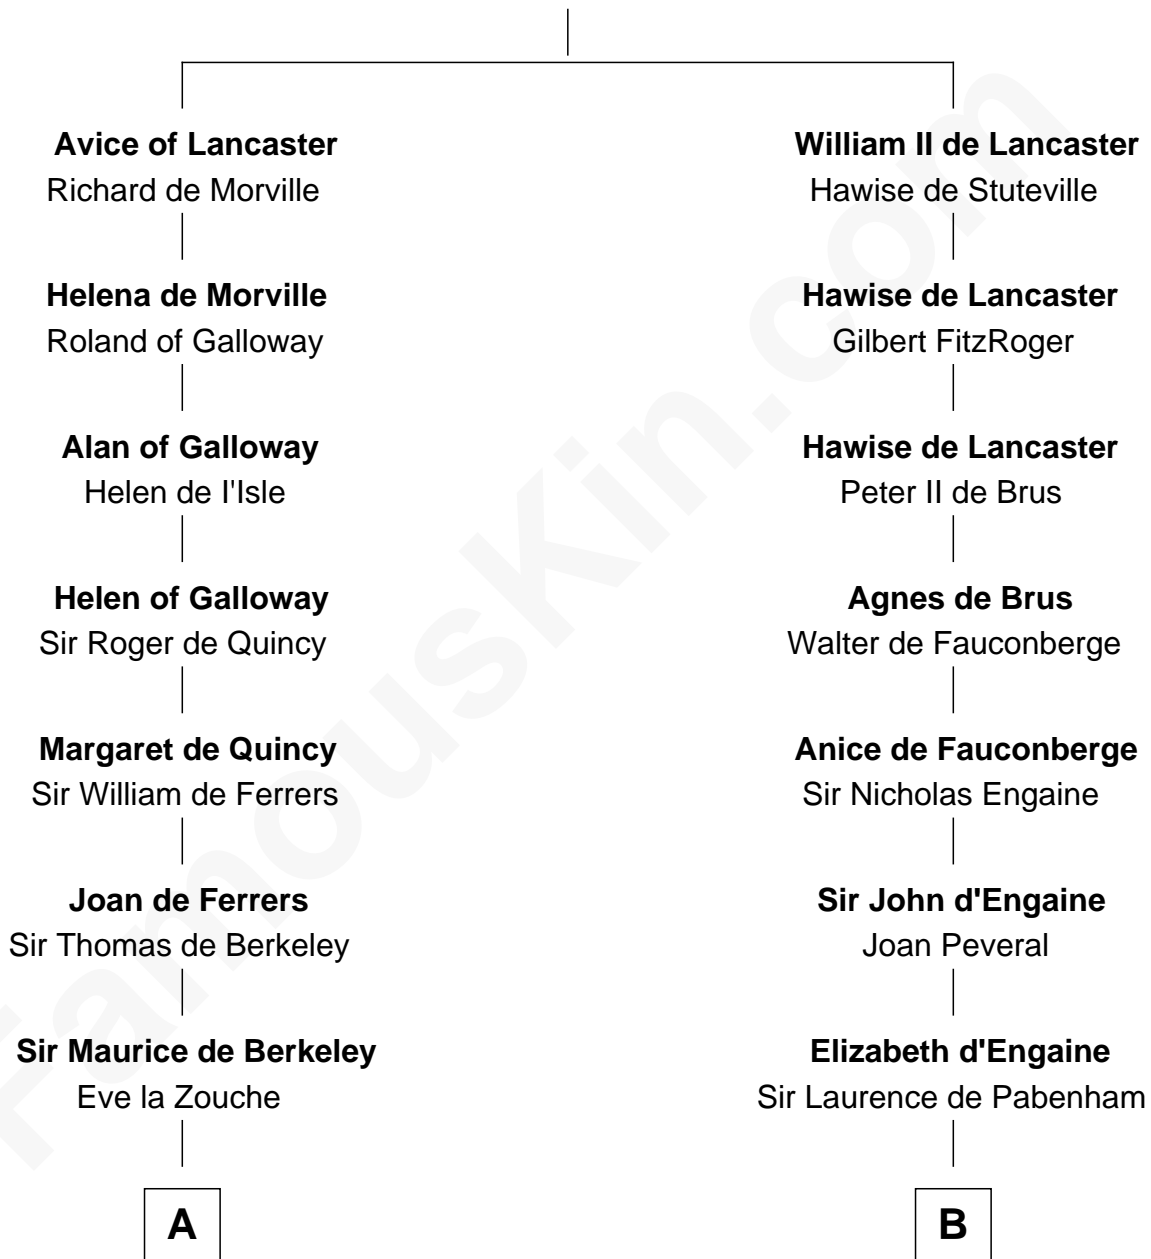

FamousKin.com
Relationship Chart of
George Washington
1st U.S. President

12th cousin 7 times removed of

Anne Boleyn
2nd Wife of King Henry VIII

William I de Lancaster
 Gundred de Warenne

C

—
Lawrence Washington

Mildred Warner

—
Augustine Washington

Mary Ball

—
George Washington

1st U.S. President

FamousKin.com