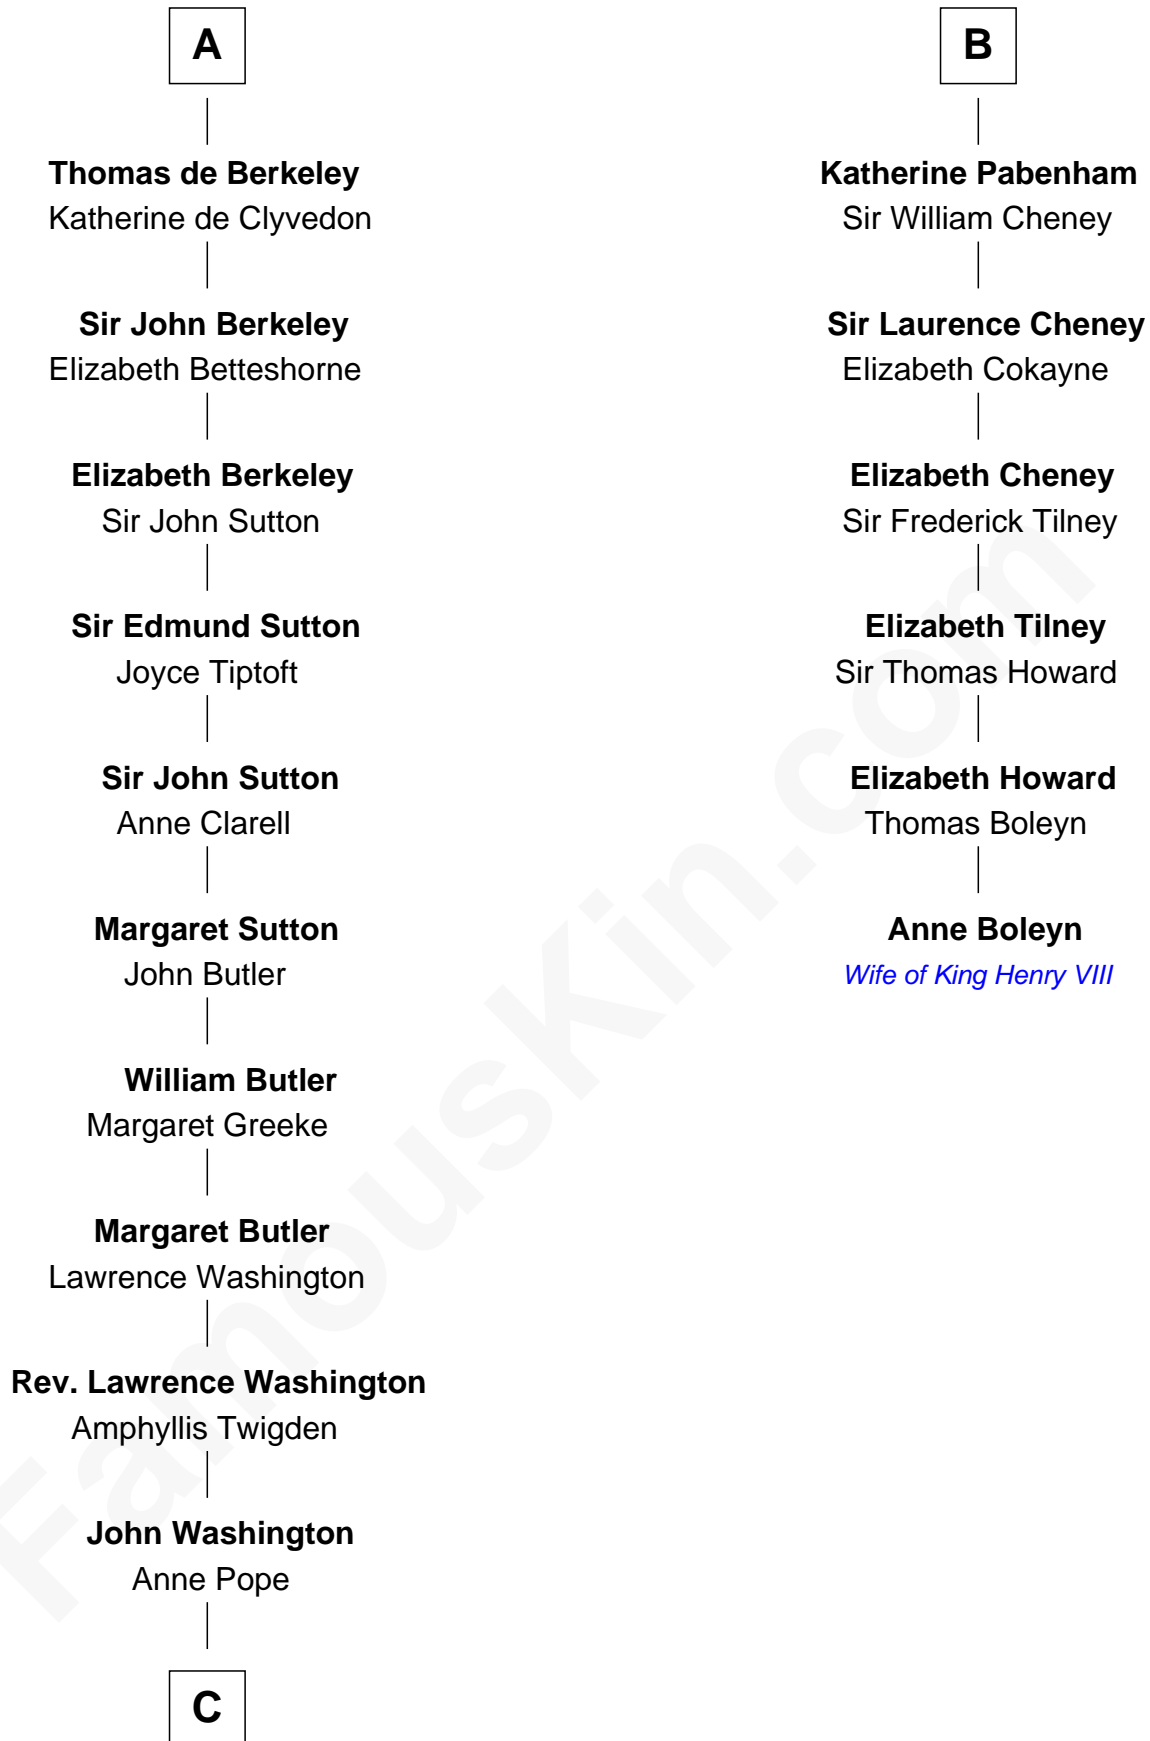

FamousKin.com
Relationship Chart of
George Washington
1st U.S. President

12th cousin 7 times removed of

Anne Boleyn
2nd Wife of King Henry VIII

William I de Lancaster
 Gundred de Warenne

C

—
Lawrence Washington

Mildred Warner

—
Augustine Washington

Mary Ball

—
George Washington

1st U.S. President

FamousKin.com