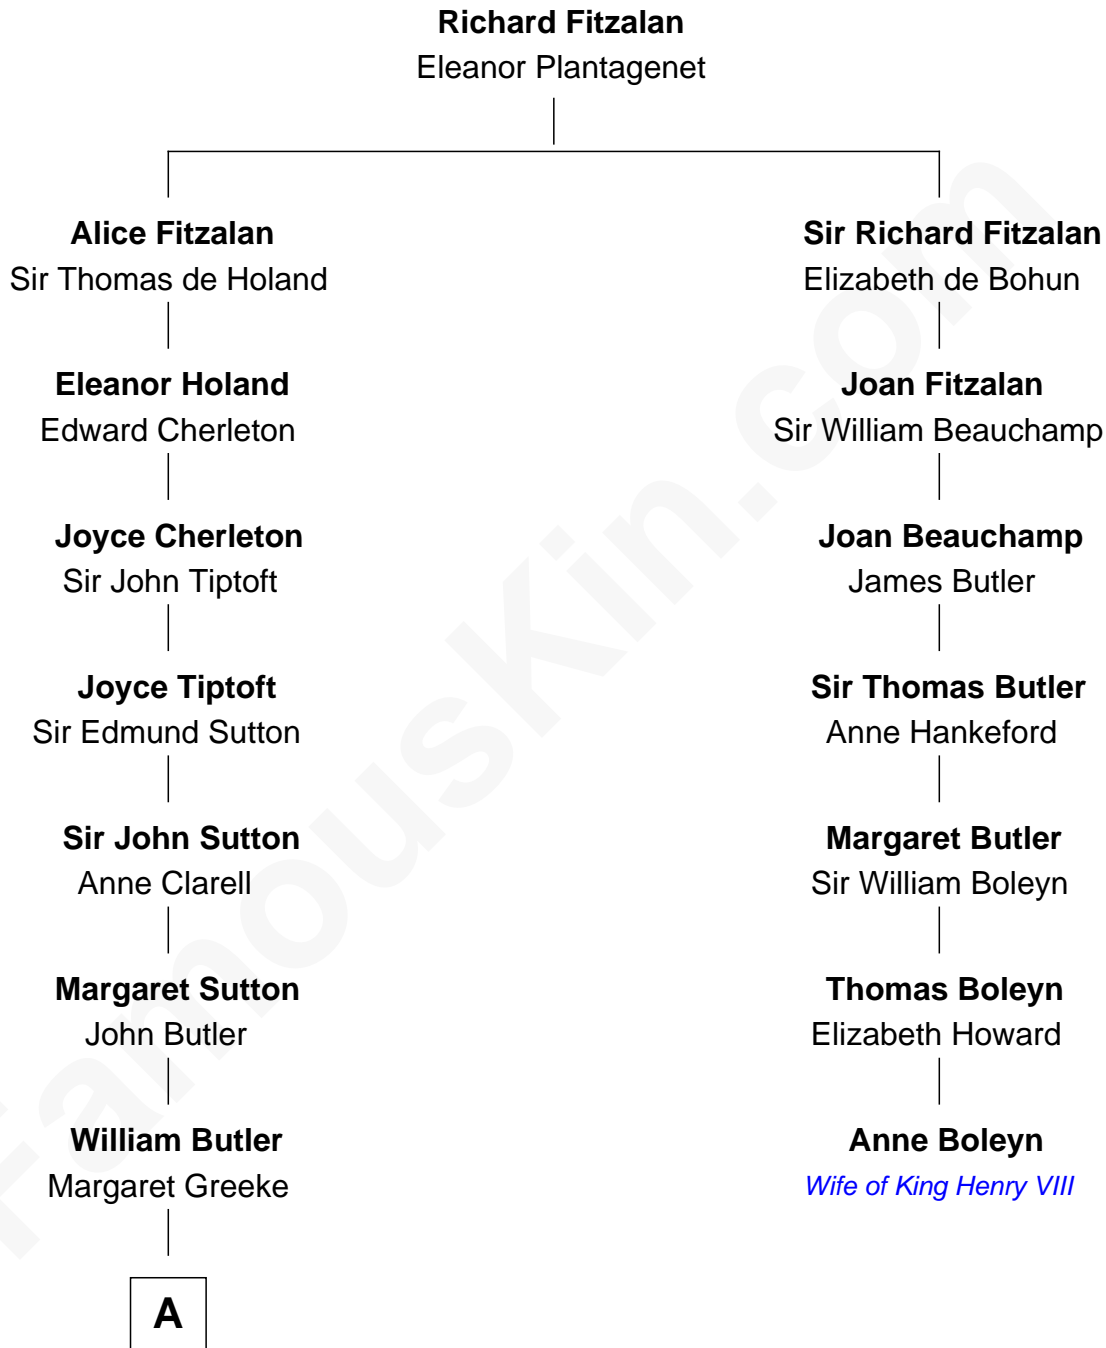

FamousKin.com
Relationship Chart of
George Washington
1st U.S. President

6th cousin 6 times removed of

Anne Boleyn
2nd Wife of King Henry VIII

A

—
Margaret Butler
Lawrence Washington

—
Rev. Lawrence Washington
Amphyllis Twigden

—
John Washington
Anne Pope

—
Lawrence Washington
Mildred Warner

—
Augustine Washington
Mary Ball

—
George Washington
1st U.S. President