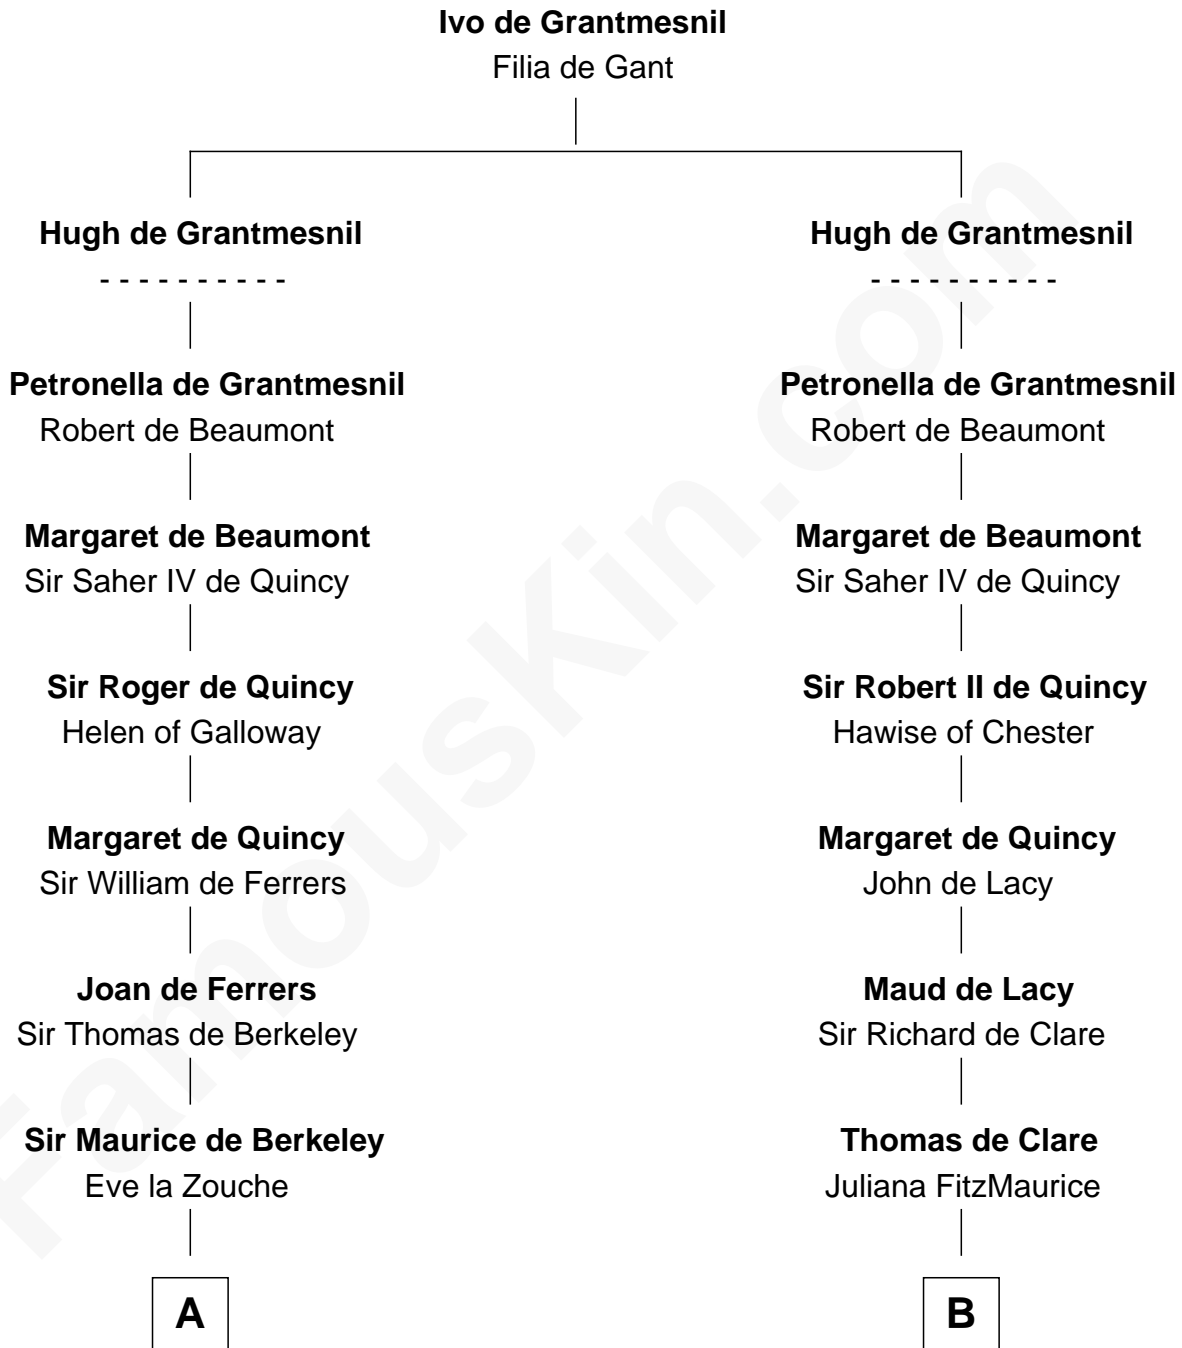

FamousKin.com
Relationship Chart of
George Washington
1st U.S. President

15th cousin 4 times removed of

Anne Boleyn
2nd Wife of King Henry VIII

C

—
Lawrence Washington

Mildred Warner

—
Augustine Washington

Mary Ball

—
George Washington

1st U.S. President

FamousKin.com