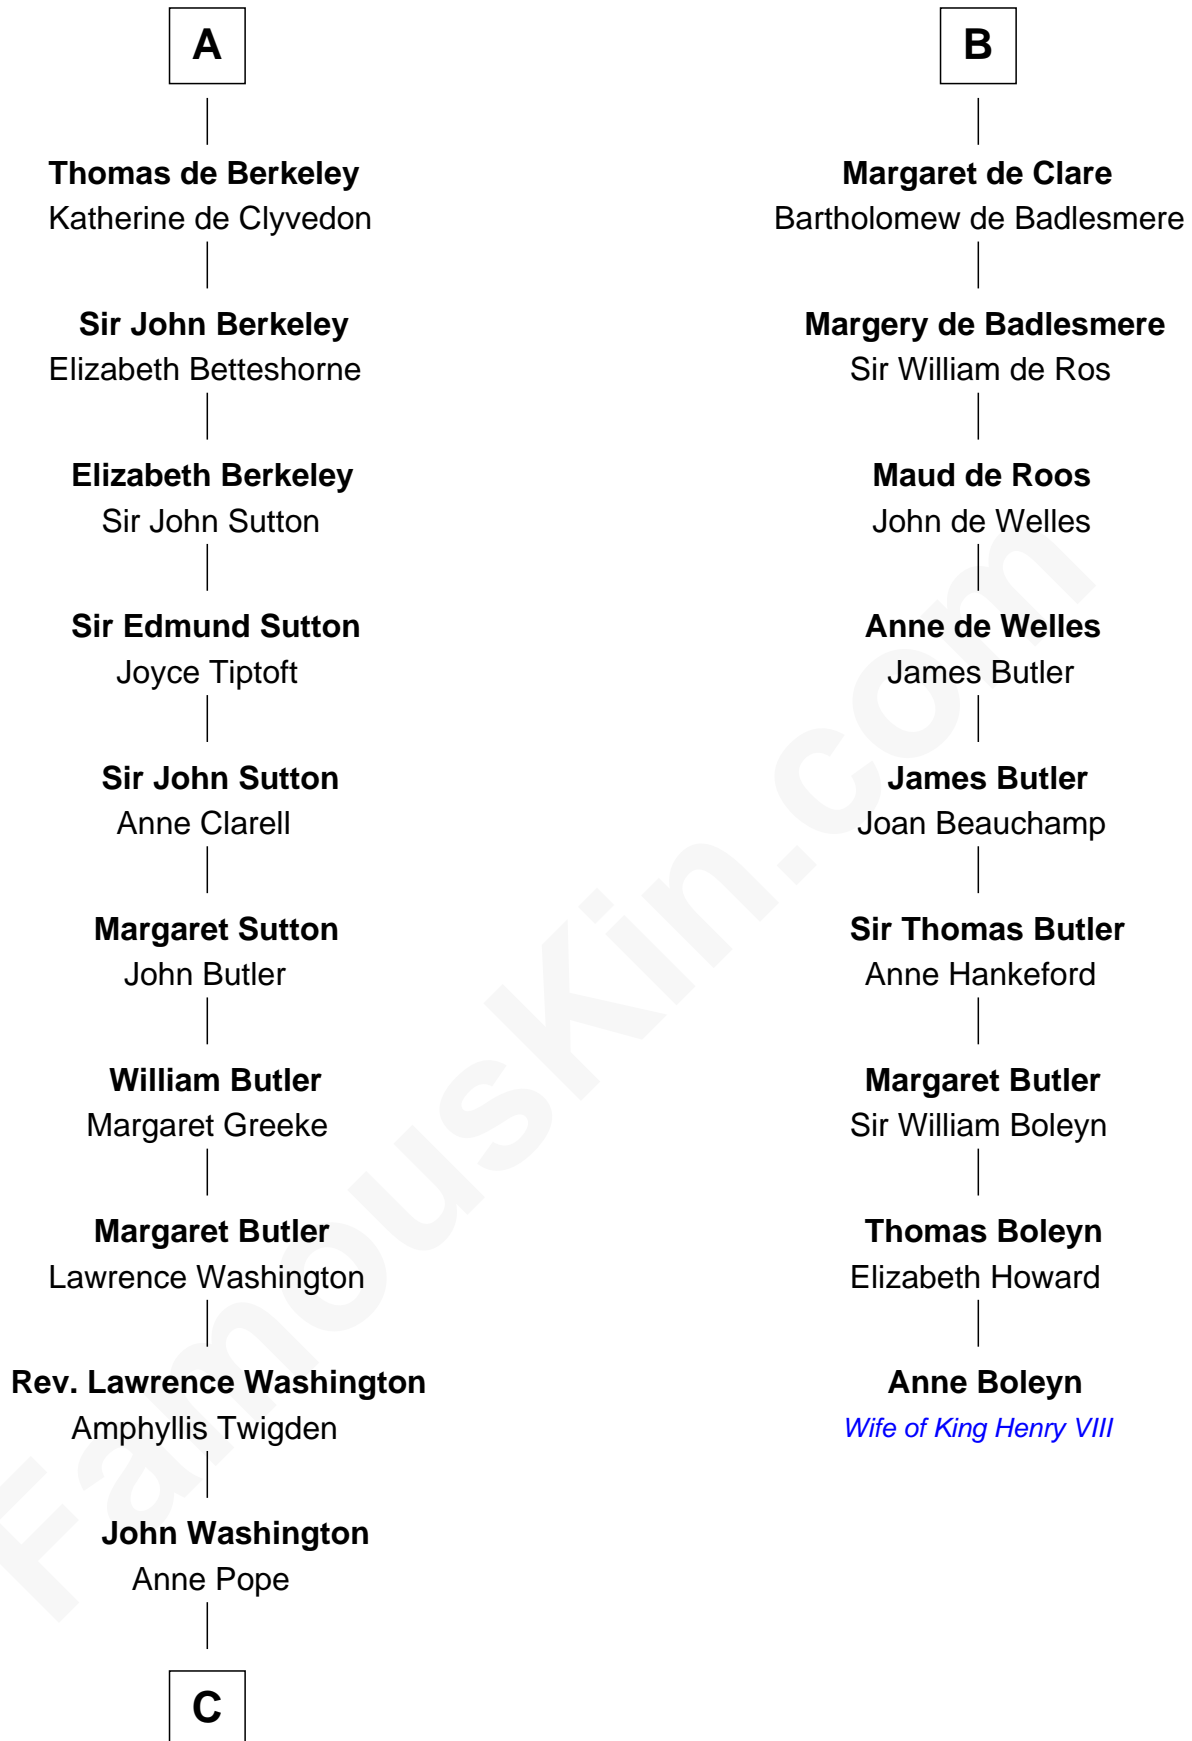

FamousKin.com
Relationship Chart of
George Washington
1st U.S. President

15th cousin 4 times removed of

Anne Boleyn
2nd Wife of King Henry VIII

C

—
Lawrence Washington

Mildred Warner

—
Augustine Washington

Mary Ball

—
George Washington

1st U.S. President

FamousKin.com