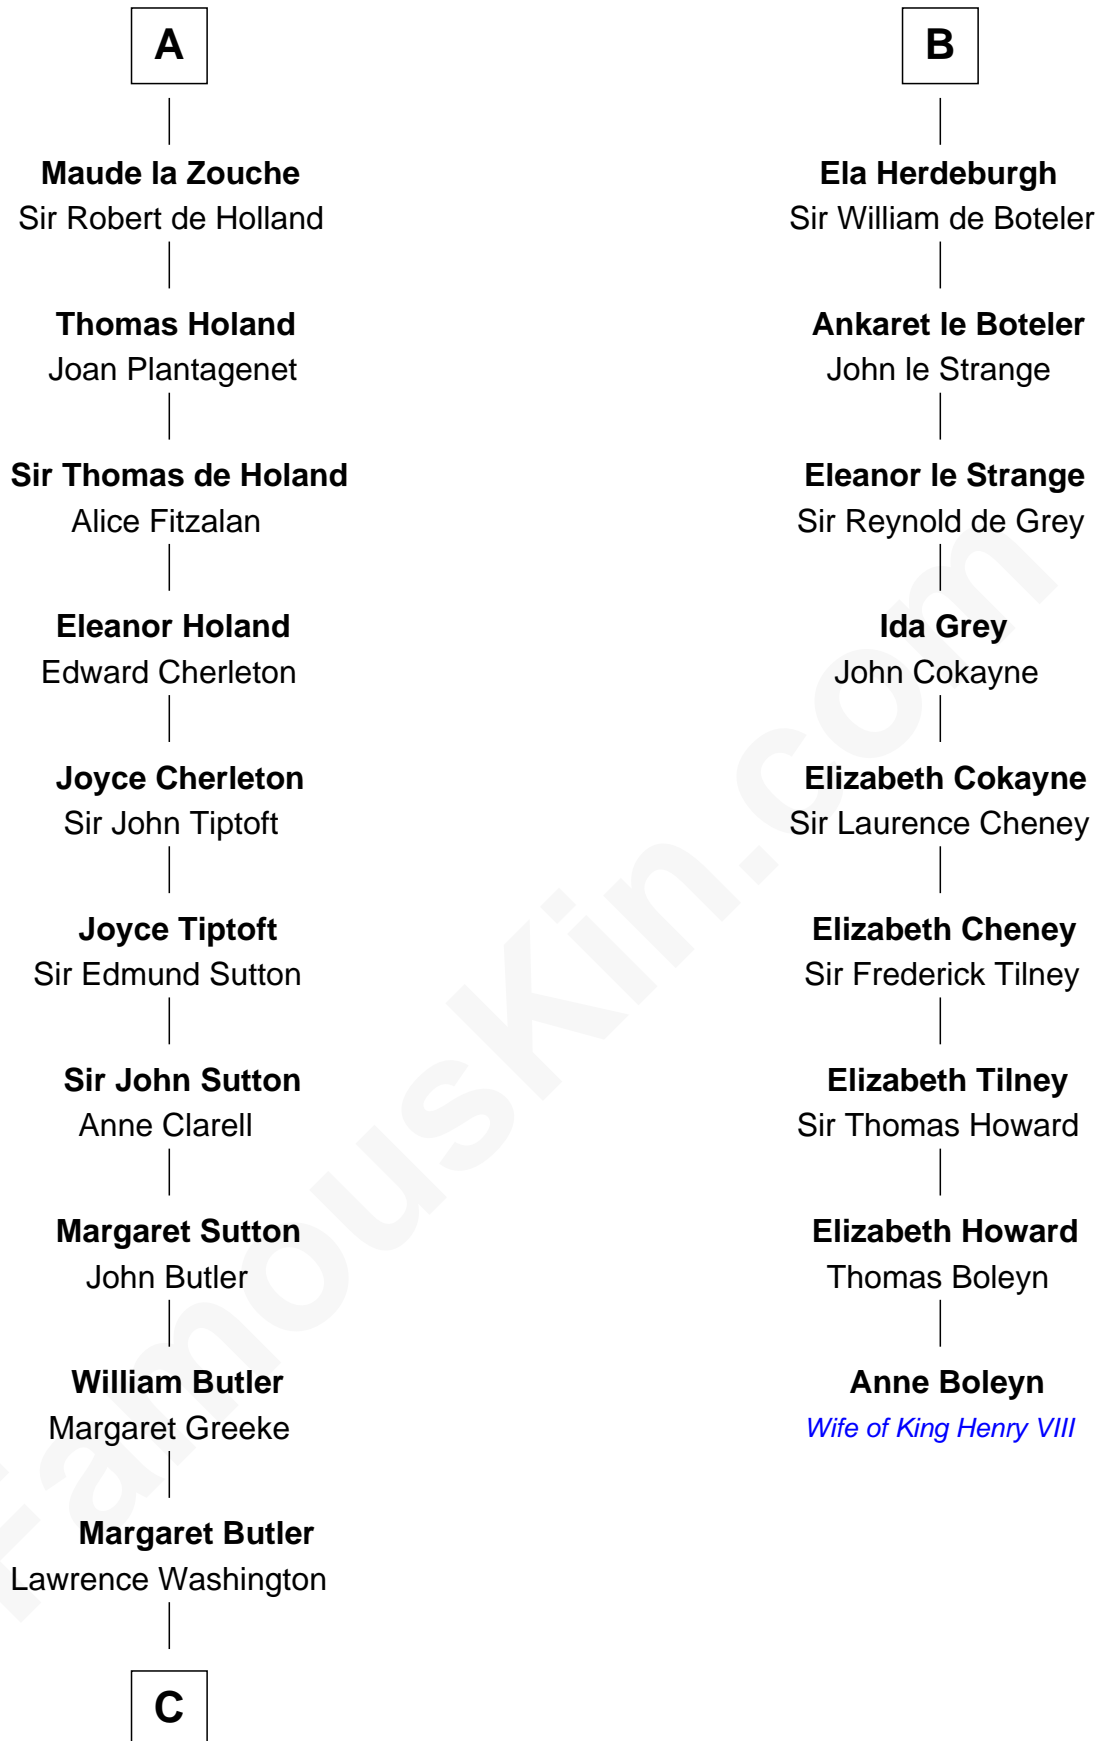

FamousKin.com
Relationship Chart of
George Washington
1st U.S. President

15th cousin 6 times removed of

Anne Boleyn
2nd Wife of King Henry VIII

Eudes I of Burgundy
 Matilda of Burgundy

FamousKin.com