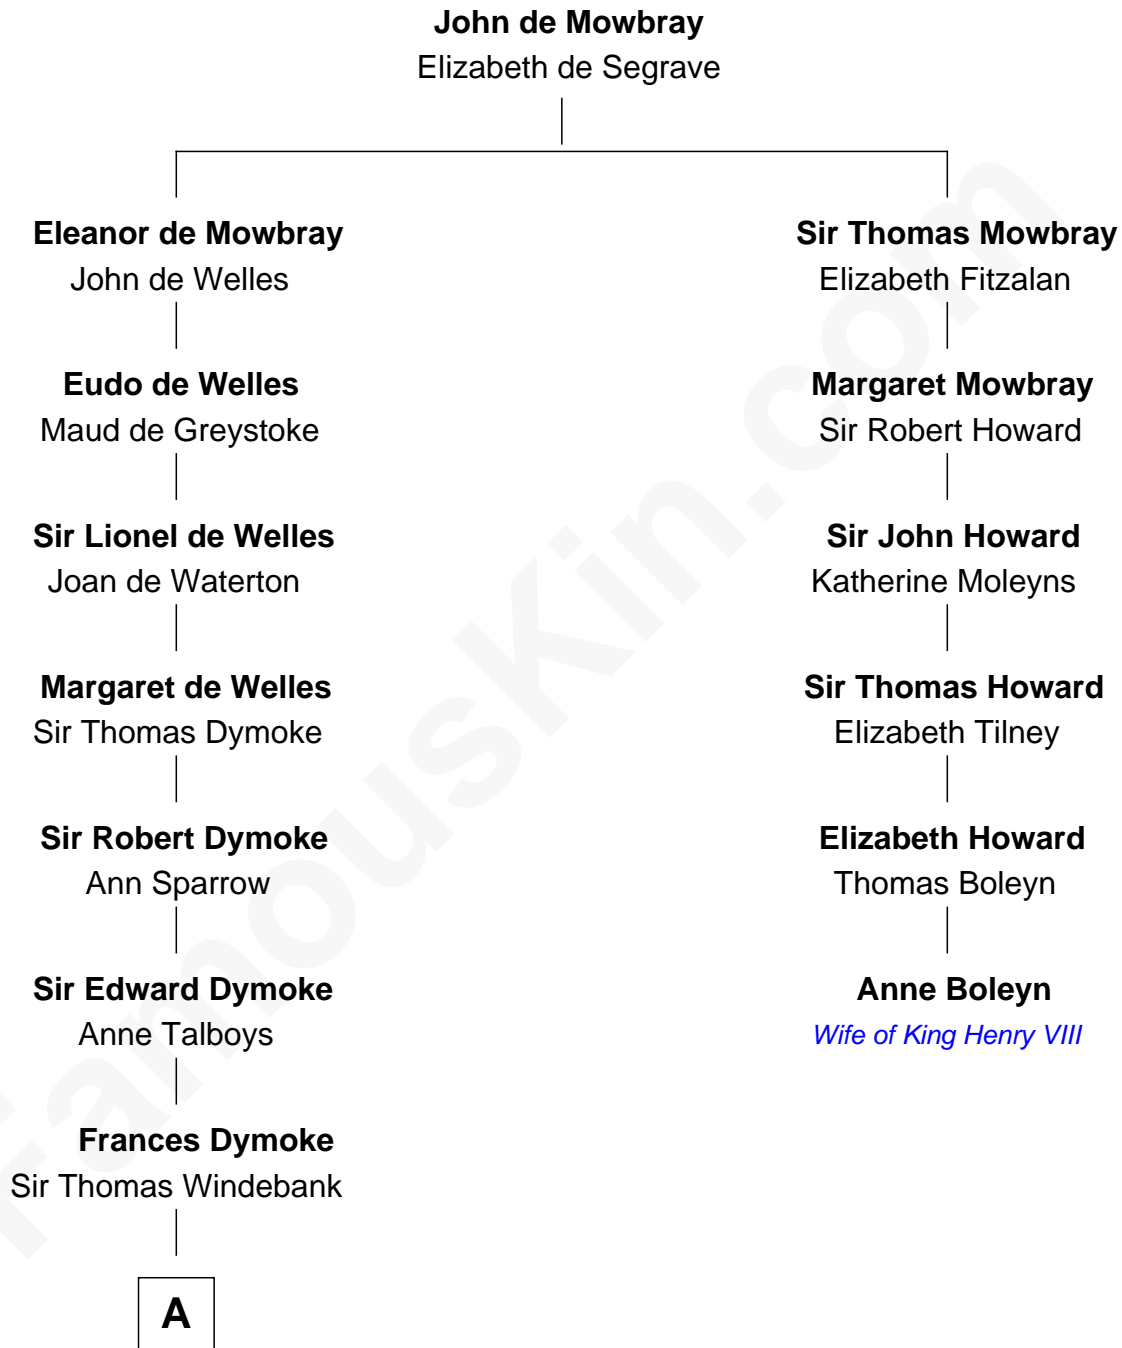

FamousKin.com
Relationship Chart of
George Washington
1st U.S. President

5th cousin 7 times removed of

Anne Boleyn
2nd Wife of King Henry VIII

A

—
Mildred Windebank

Robert Reade

—
Col. George Reade

Elizabeth Martiau

—
Mildred Reade

Col. Augustine Warner

—
Mildred Warner

Lawrence Washington

—
Augustine Washington

Mary Ball

—
George Washington

1st U.S. President