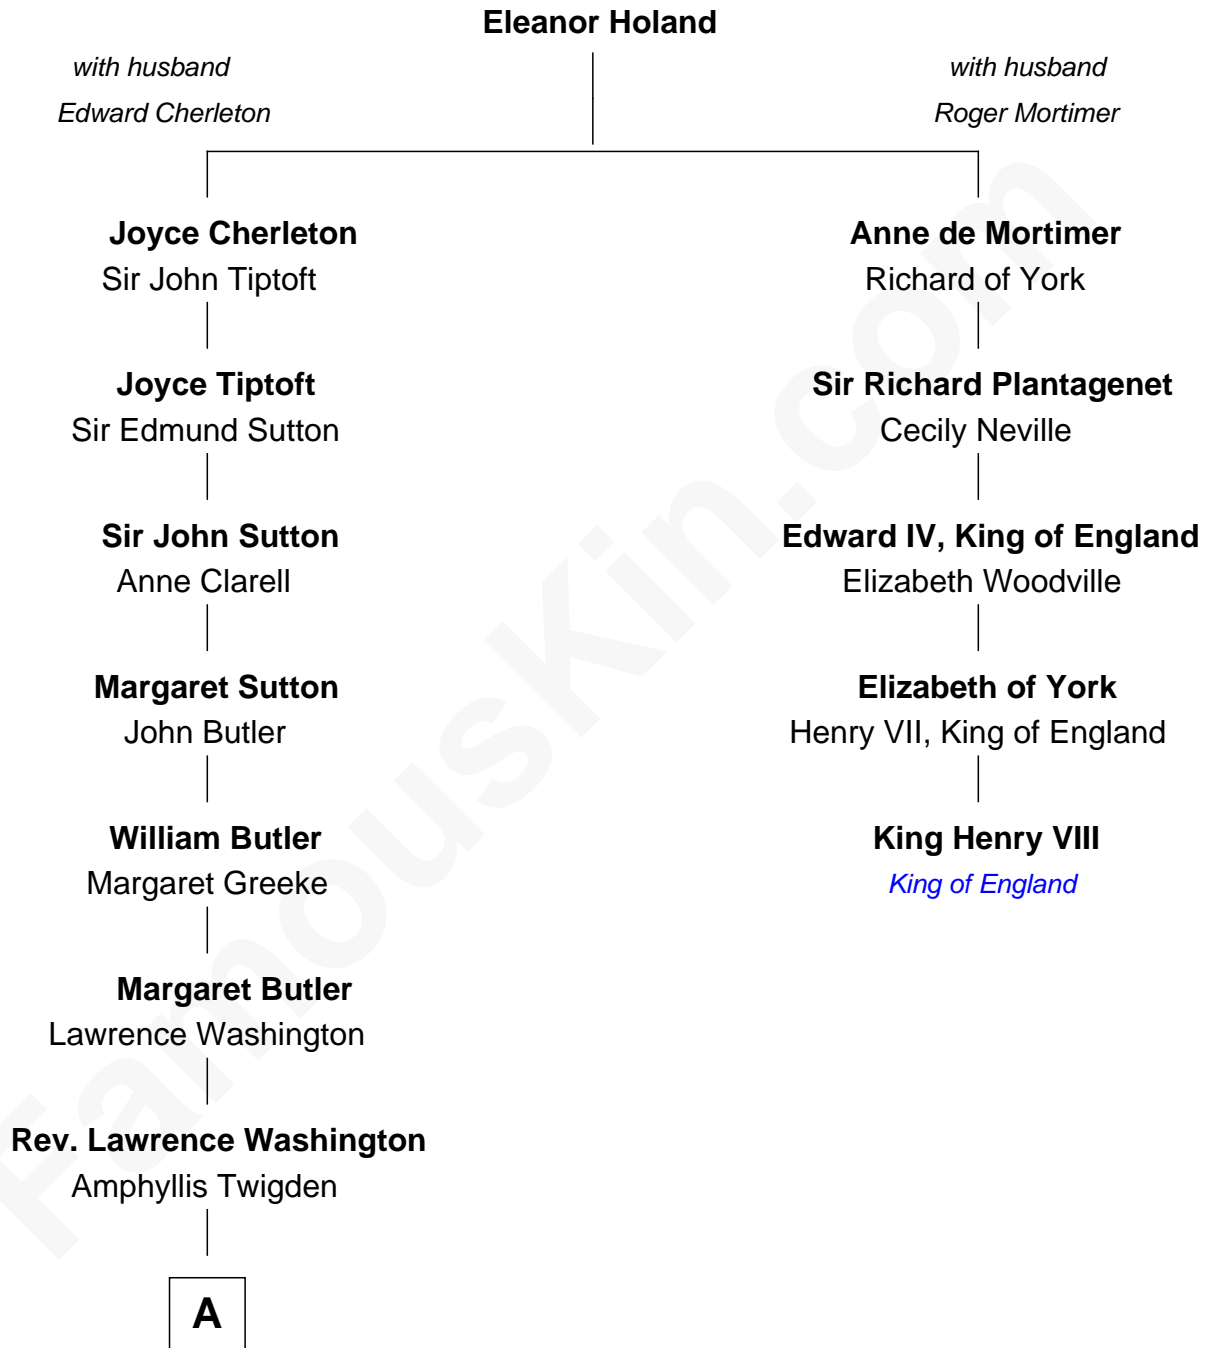

FamousKin.com

Relationship Chart of

George Washington

1st U.S. President

4th cousin 6 times removed of

King Henry VIII

King of England

A

|
John Washington

Anne Pope

|
Lawrence Washington

Mildred Warner

|
Augustine Washington

Mary Ball

|
George Washington

1st U.S. President