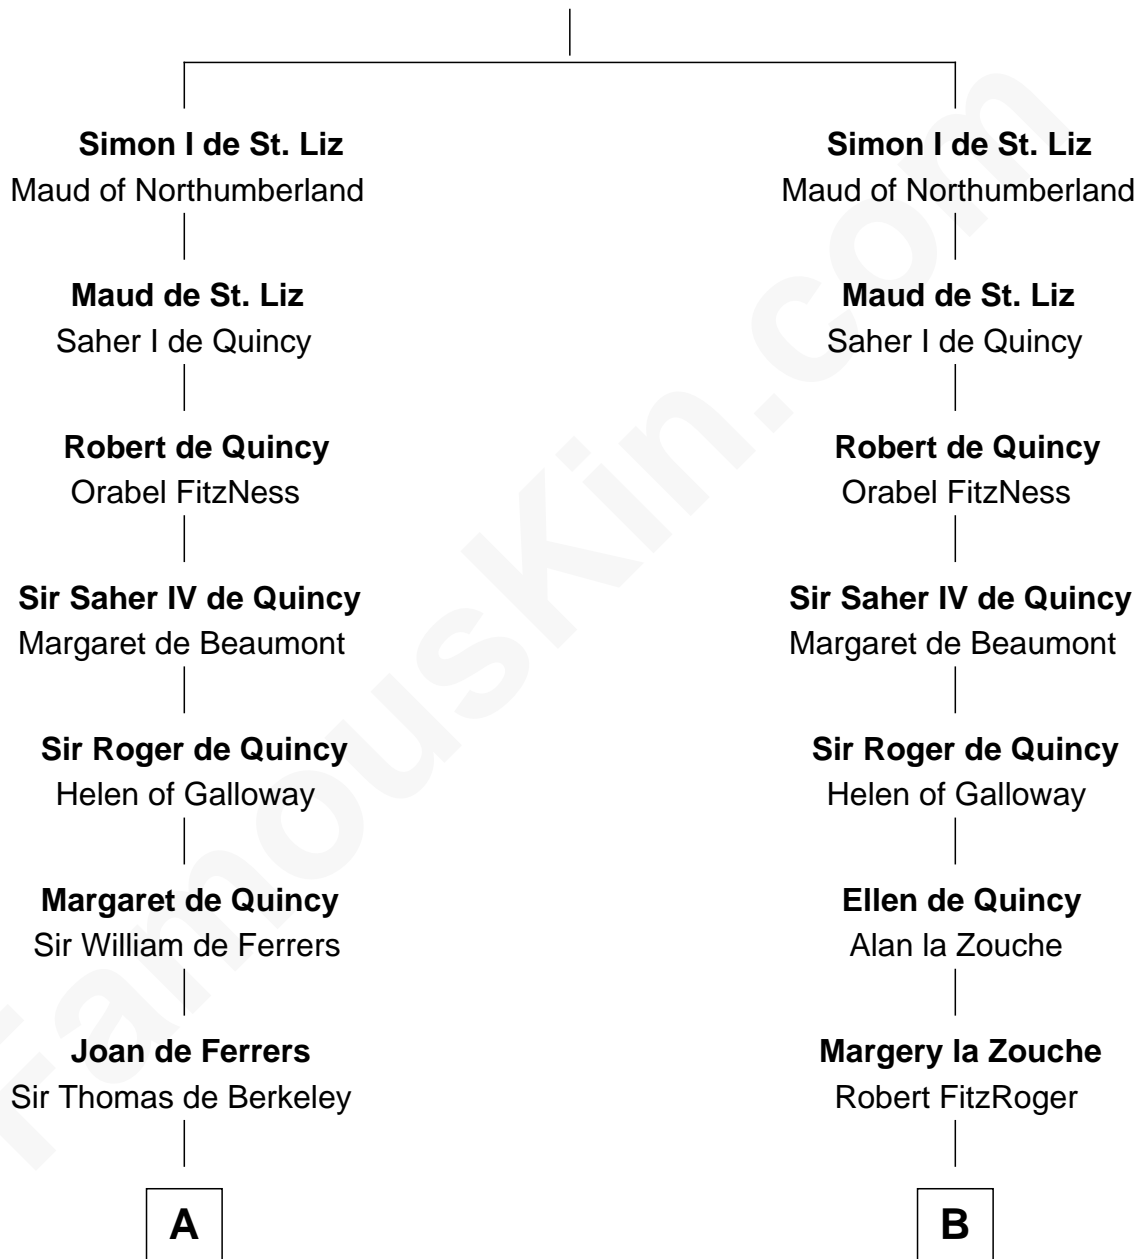

## Relationship Chart of

### George Washington

*1st U.S. President*

14th cousin 6 times removed of

### King Henry VIII

*King of England*

Norman Ranulf

-----

**C**

John Washington

Anne Pope

Lawrence Washington