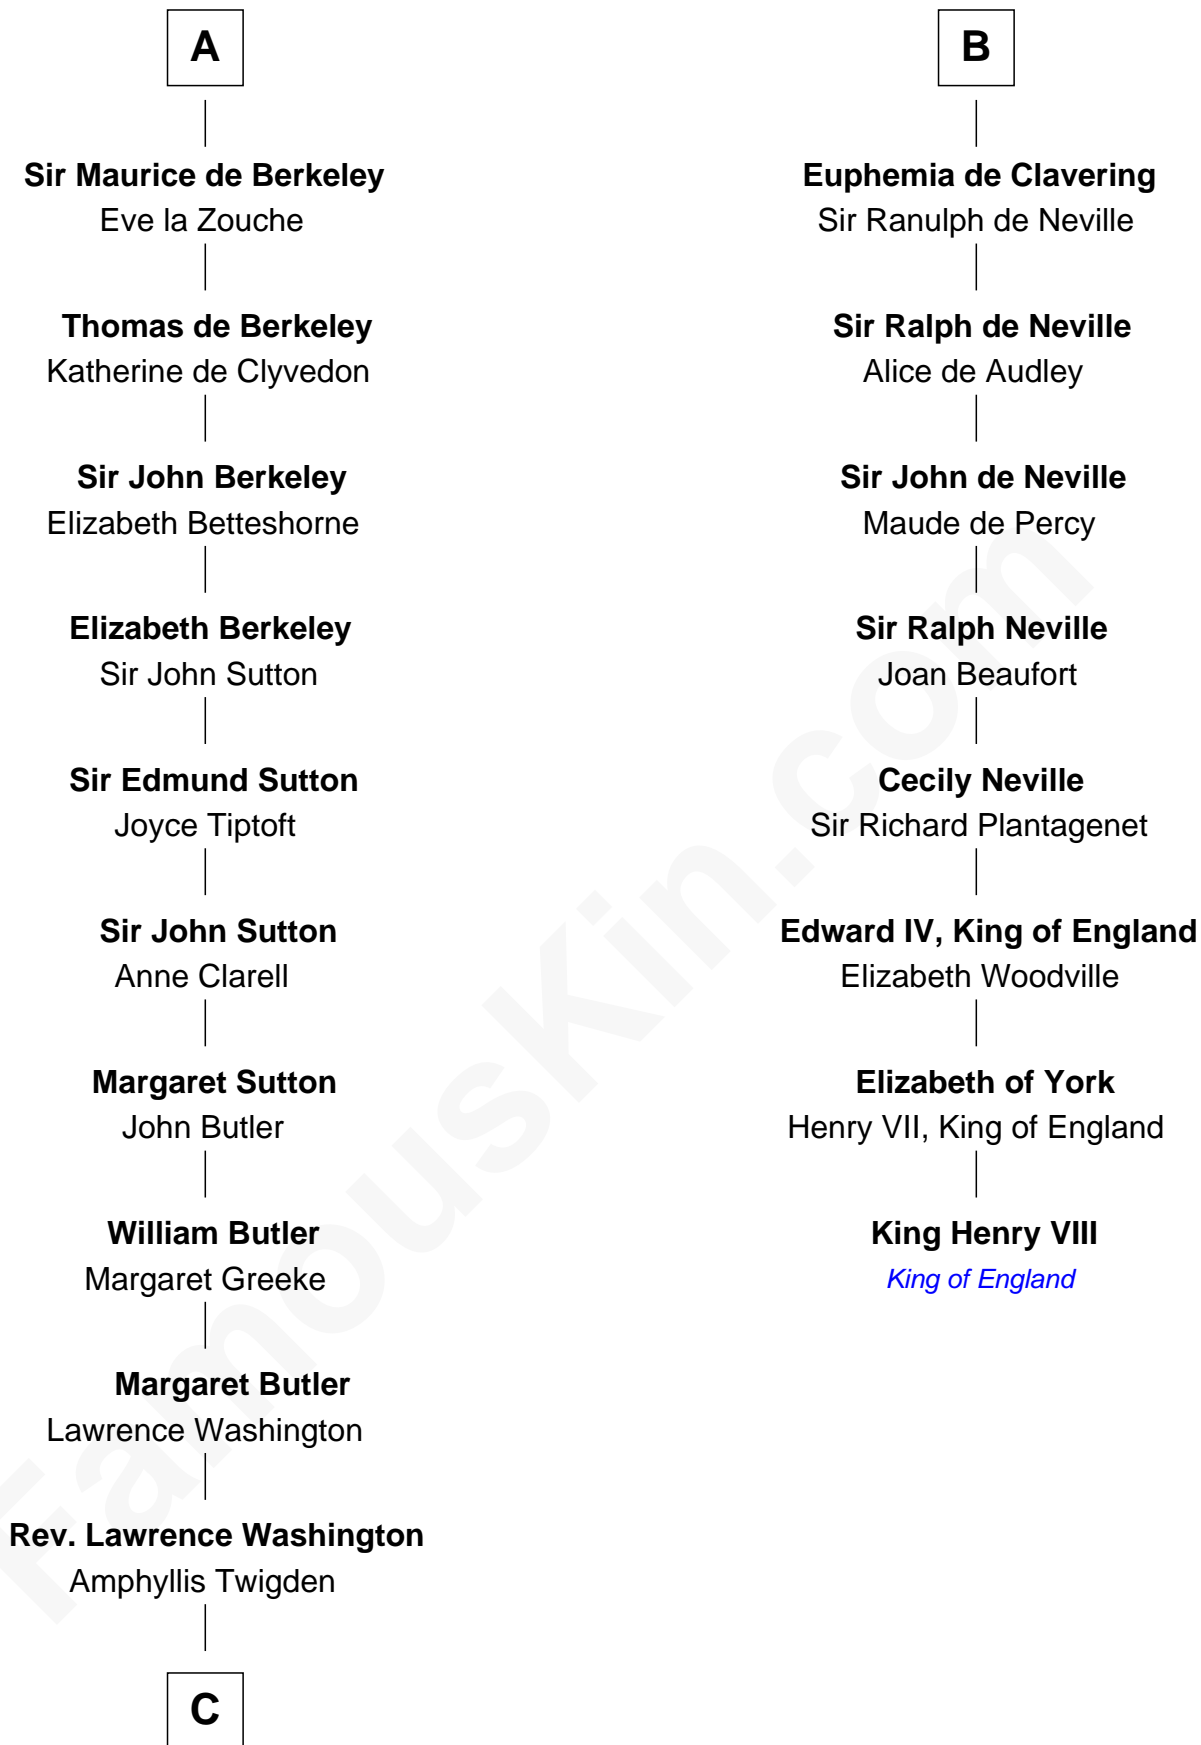

## Relationship Chart of

### George Washington

*1st U.S. President*

14th cousin 6 times removed of

### King Henry VIII

*King of England*

Norman Ranulf

-----

**C**

John Washington

Anne Pope

Lawrence Washington