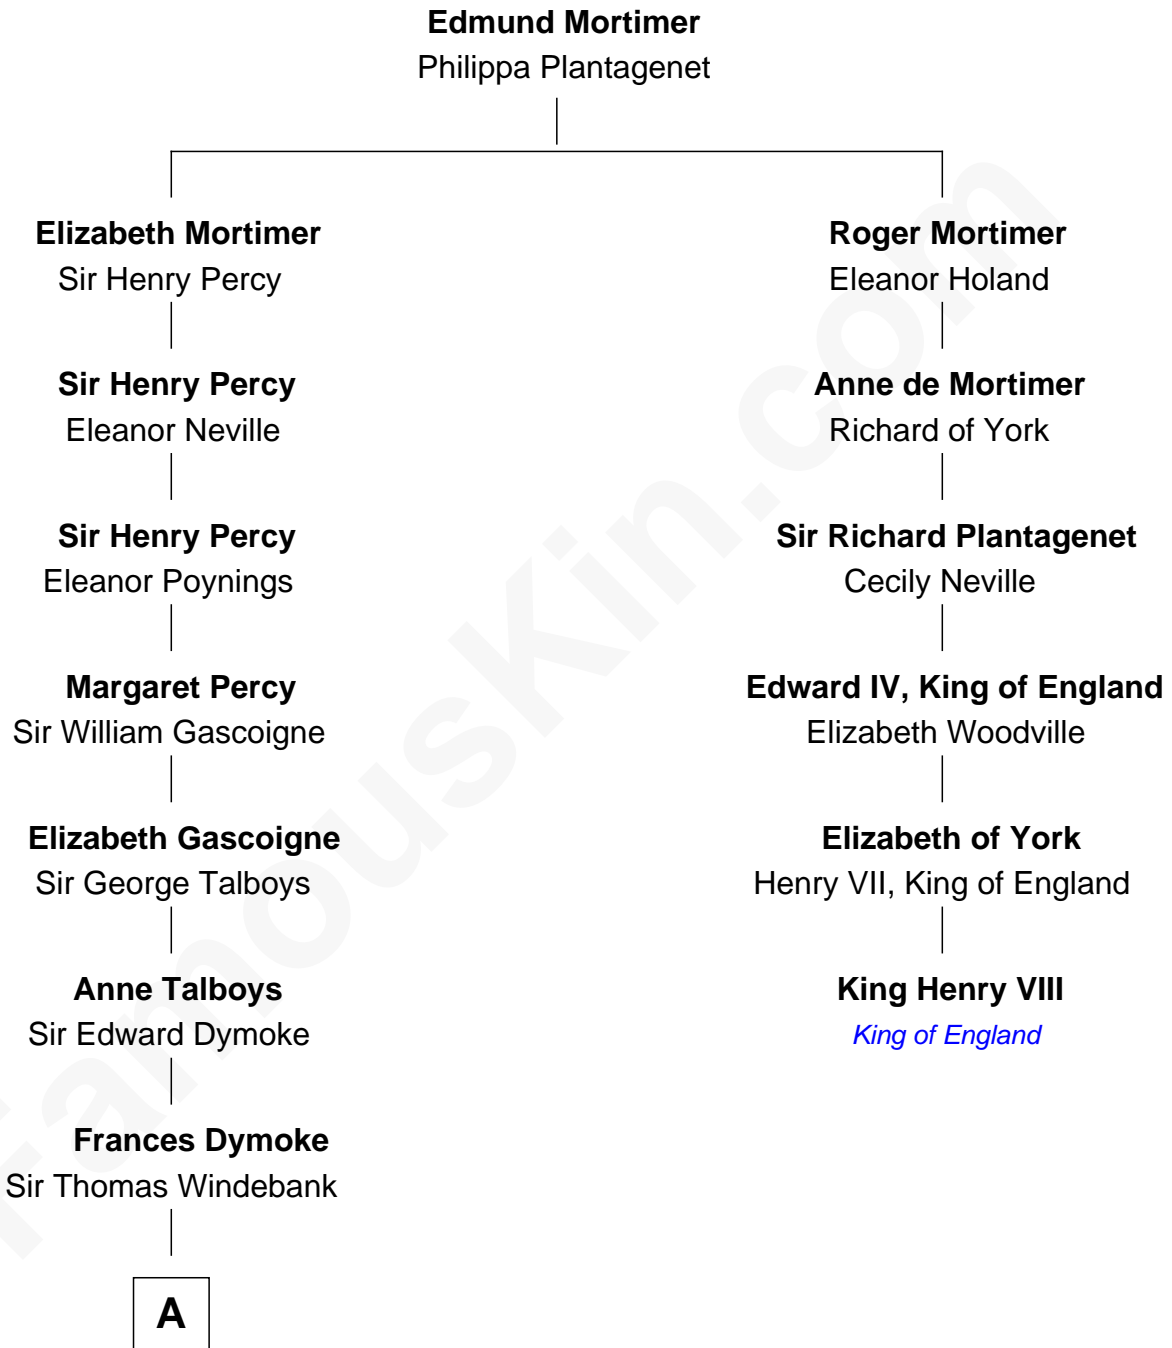

**FamousKin.com**  
**Relationship Chart of**  
**George Washington**  
*1st U.S. President*

5th cousin 7 times removed of  
**King Henry VIII**  
*King of England*

**A**

—  
**Mildred Windebank**

Robert Reade

—  
**Col. George Reade**

Elizabeth Martiau

—  
**Mildred Reade**

Col. Augustine Warner

—  
**Mildred Warner**

Lawrence Washington

—  
**Augustine Washington**

Mary Ball

—  
**George Washington**

*1st U.S. President*