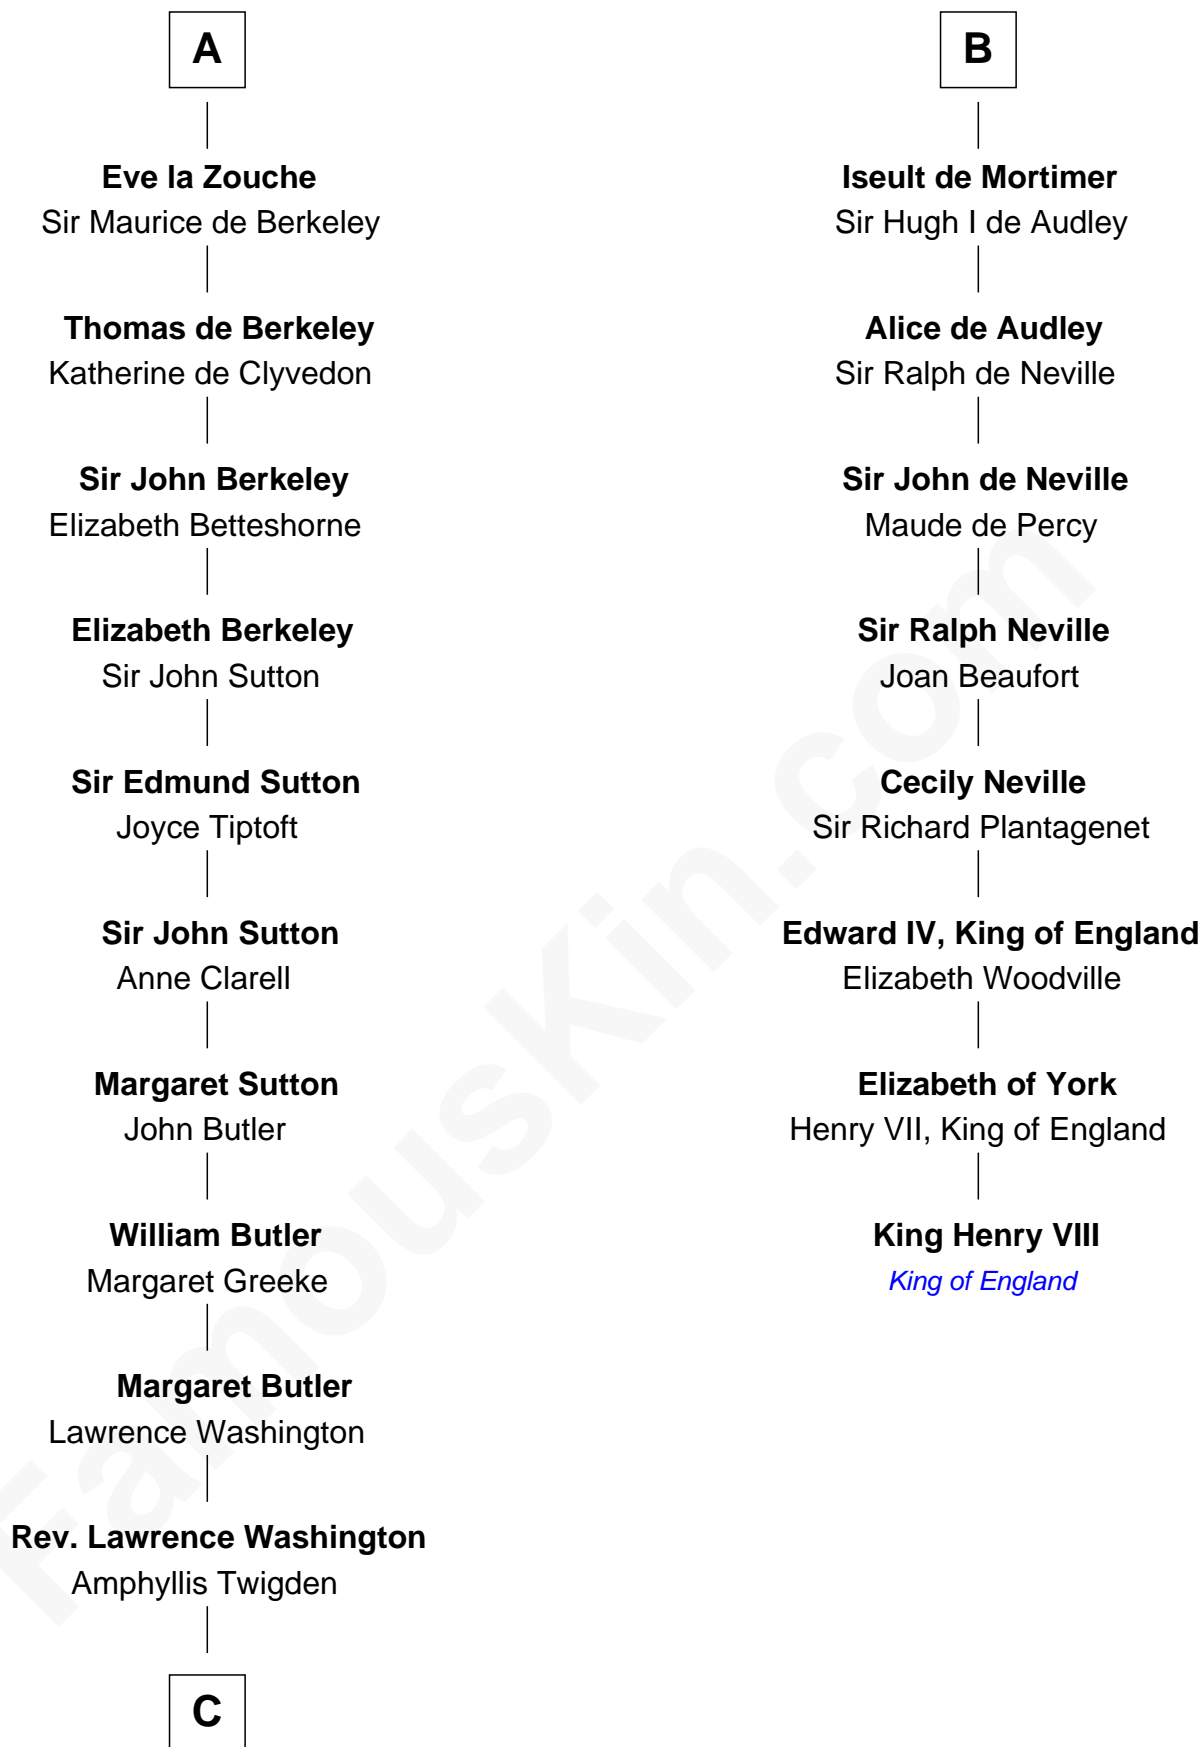

**FamousKin.com**  
**Relationship Chart of**  
**George Washington**  
*1st U.S. President*

14th cousin 6 times removed of  
**King Henry VIII**  
*King of England*

**C**

|  
**John Washington**

Anne Pope

|  
**Lawrence Washington**

Mildred Warner

|  
**Augustine Washington**

Mary Ball

|  
**George Washington**

*1st U.S. President*

FamousKin.com