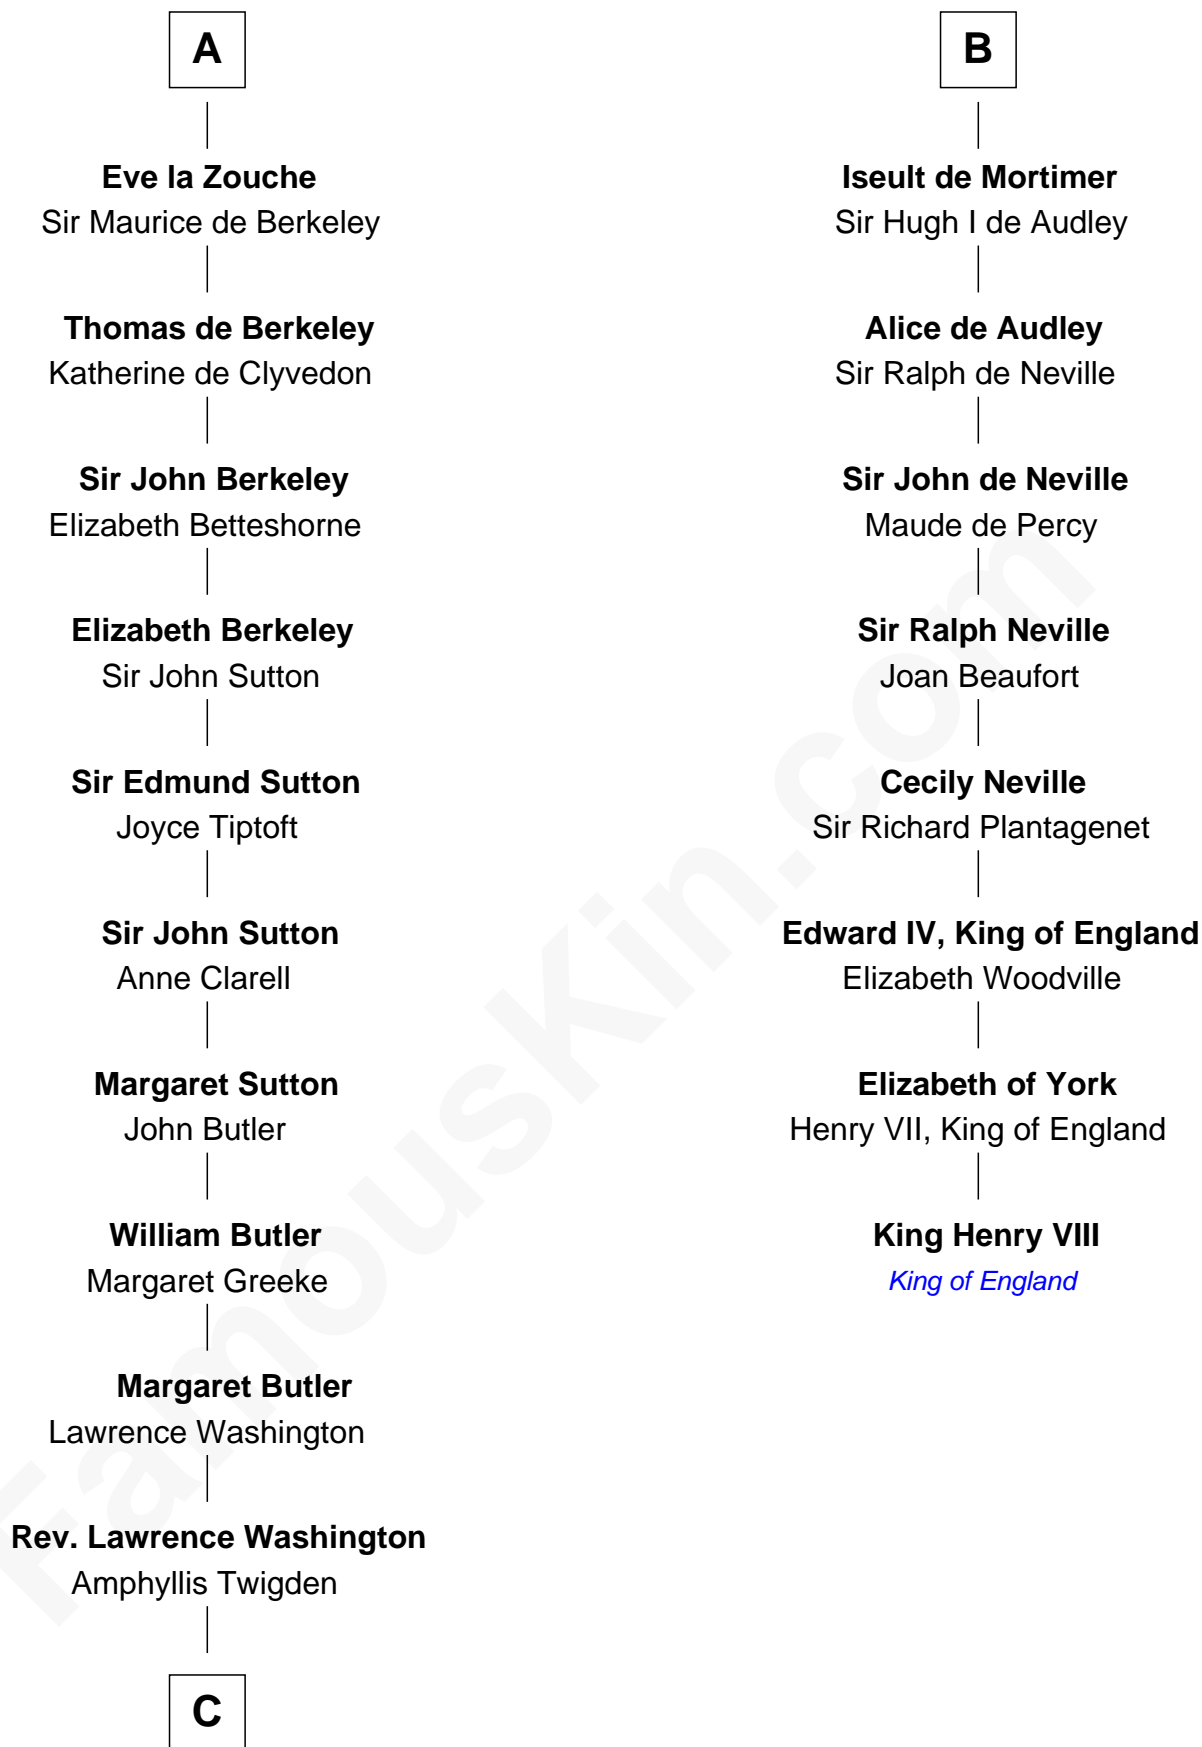

FamousKin.com
Relationship Chart of
George Washington
1st U.S. President

14th cousin 6 times removed of
King Henry VIII
King of England

C

—
John Washington

Anne Pope

—
Lawrence Washington

Mildred Warner

—
Augustine Washington

Mary Ball

—
George Washington

1st U.S. President

FamousKin.com