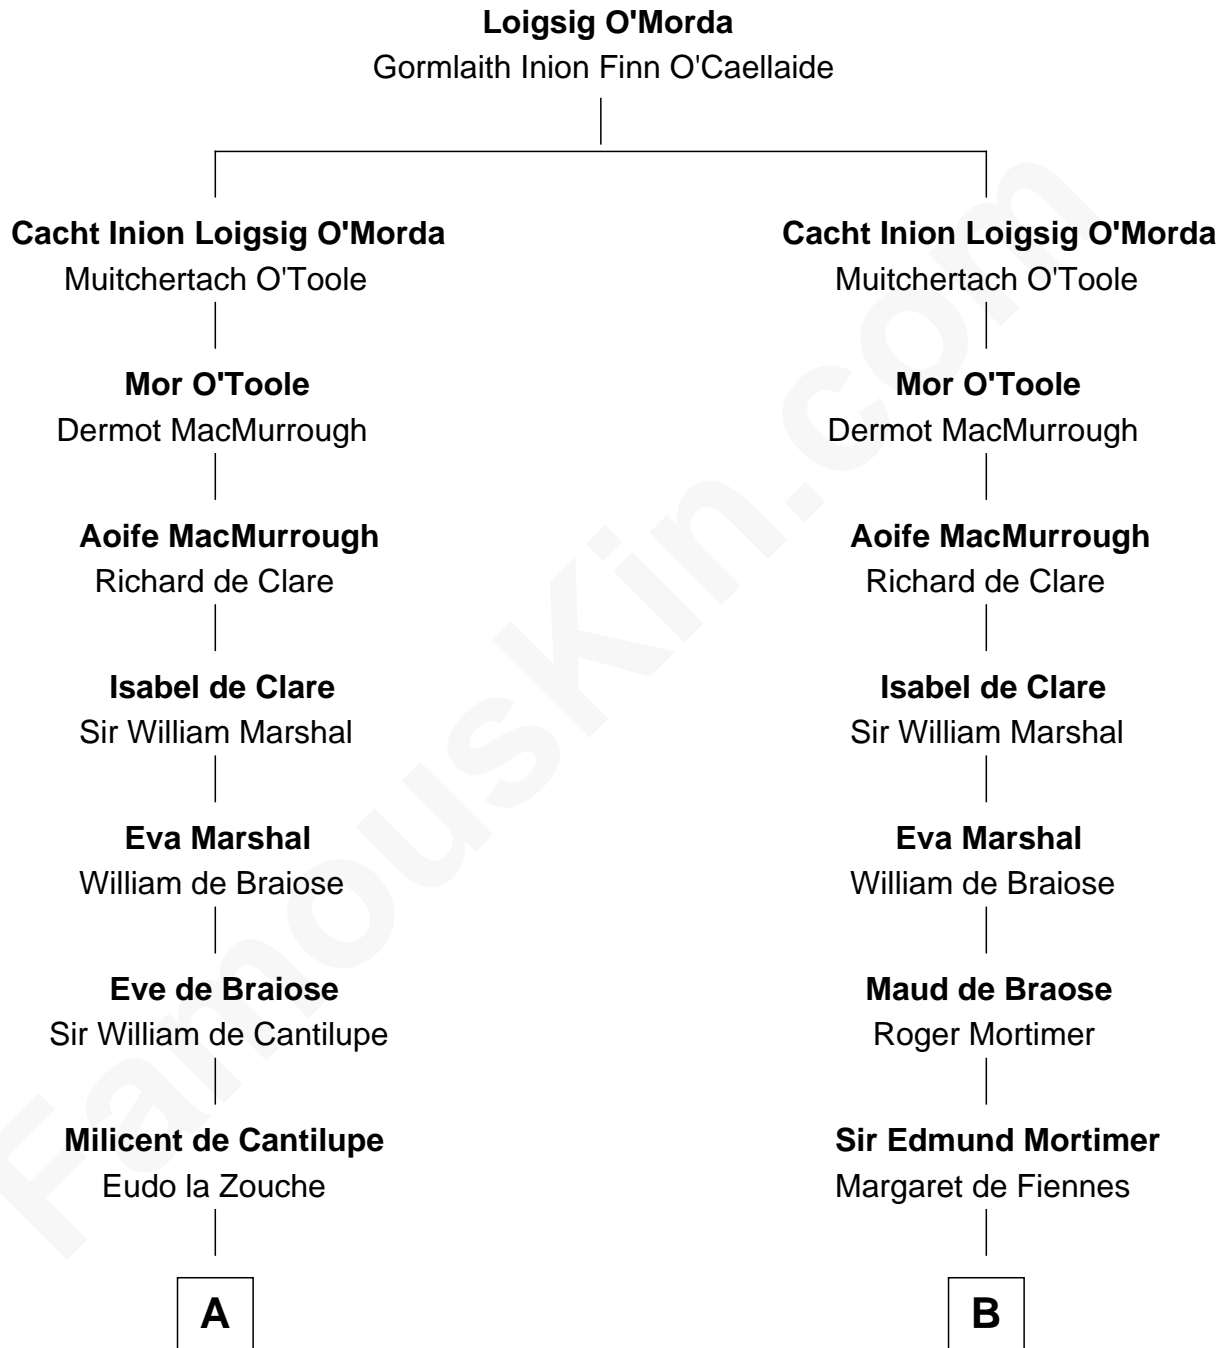

FamousKin.com
Relationship Chart of
George Washington
1st U.S. President

14th cousin 6 times removed of
King Henry VIII
King of England

C

—
John Washington

Anne Pope

—
Lawrence Washington

Mildred Warner

—
Augustine Washington

Mary Ball

—
George Washington

1st U.S. President

FamousKin.com