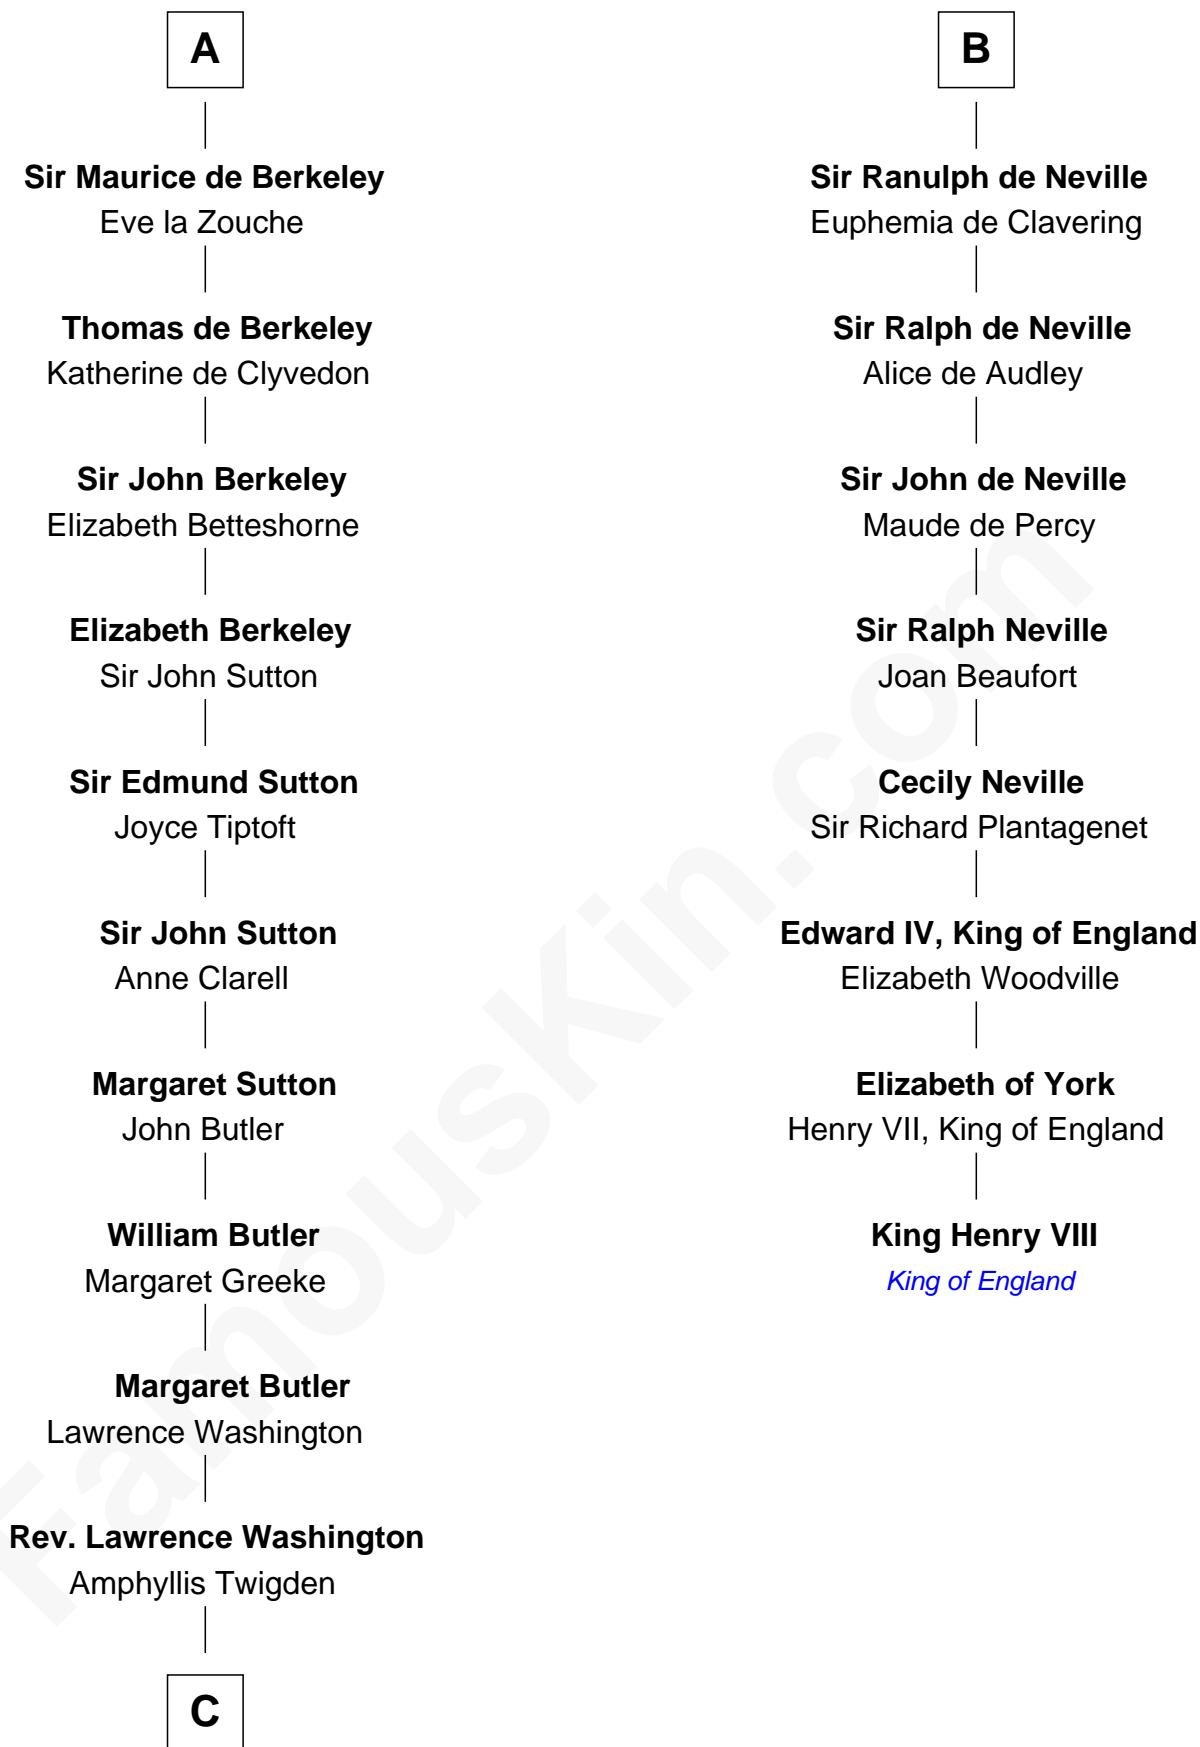

FamousKin.com

Relationship Chart of

George Washington

1st U.S. President

14th cousin 6 times removed of

King Henry VIII

King of England

C

—
John Washington

Anne Pope

—
Lawrence Washington

Mildred Warner

—
Augustine Washington

Mary Ball

—
George Washington

1st U.S. President