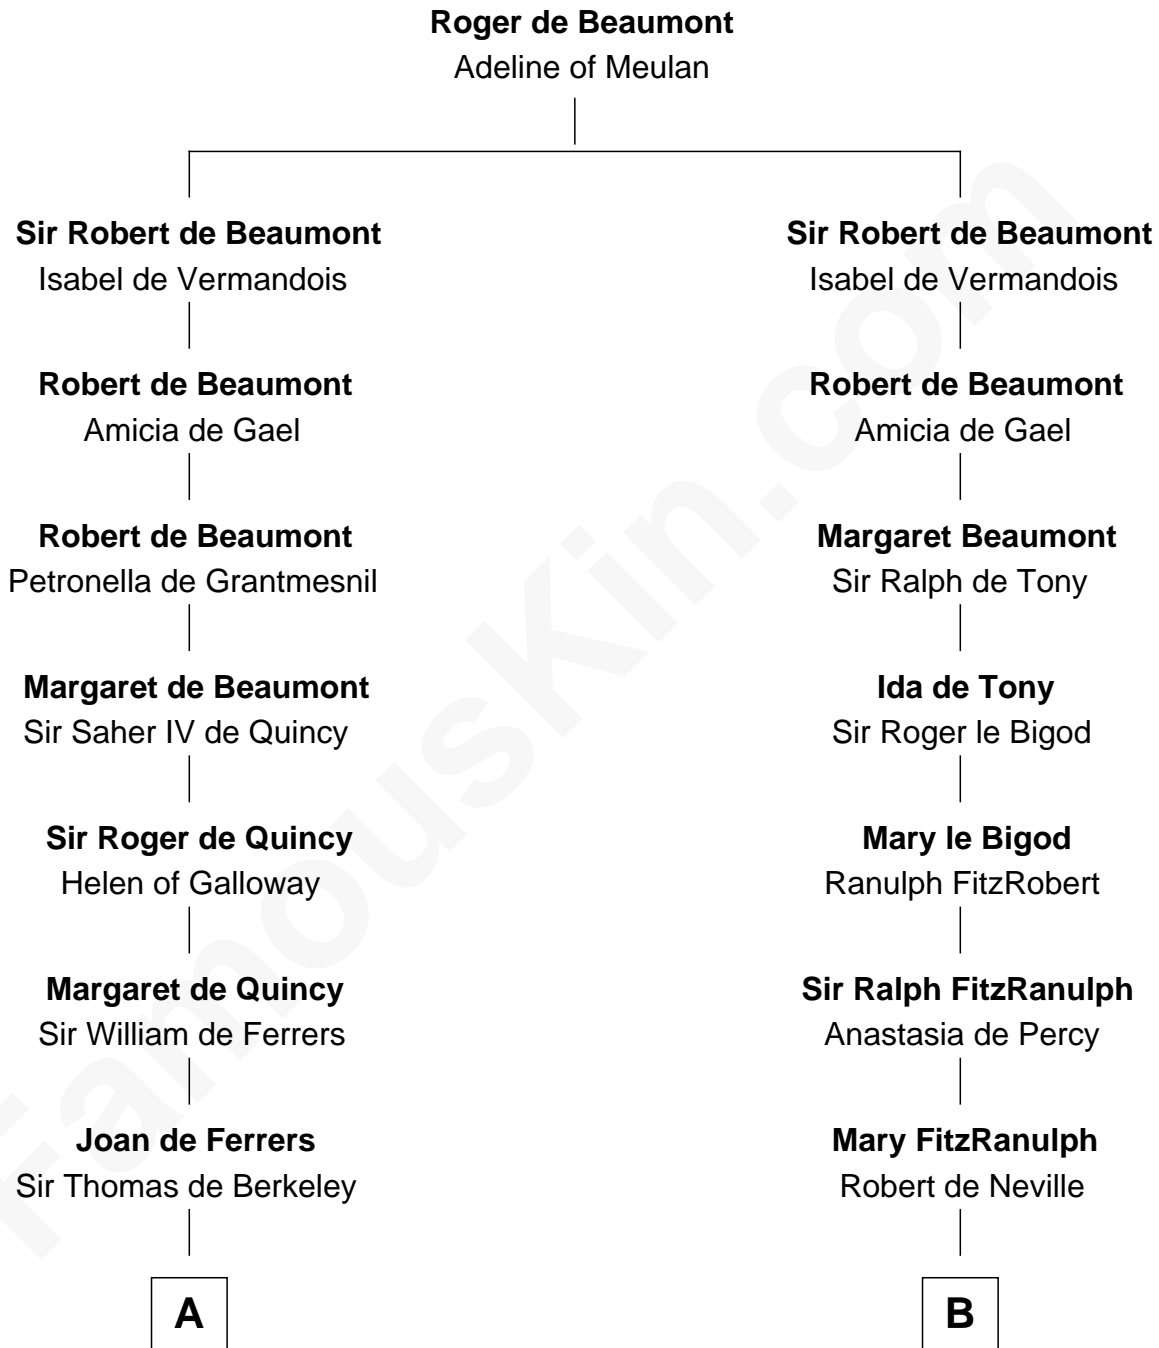

FamousKin.com

Relationship Chart of

George Washington

1st U.S. President

14th cousin 6 times removed of

King Henry VIII

King of England

C

—
John Washington

Anne Pope

—
Lawrence Washington

Mildred Warner

—
Augustine Washington

Mary Ball

—
George Washington

1st U.S. President