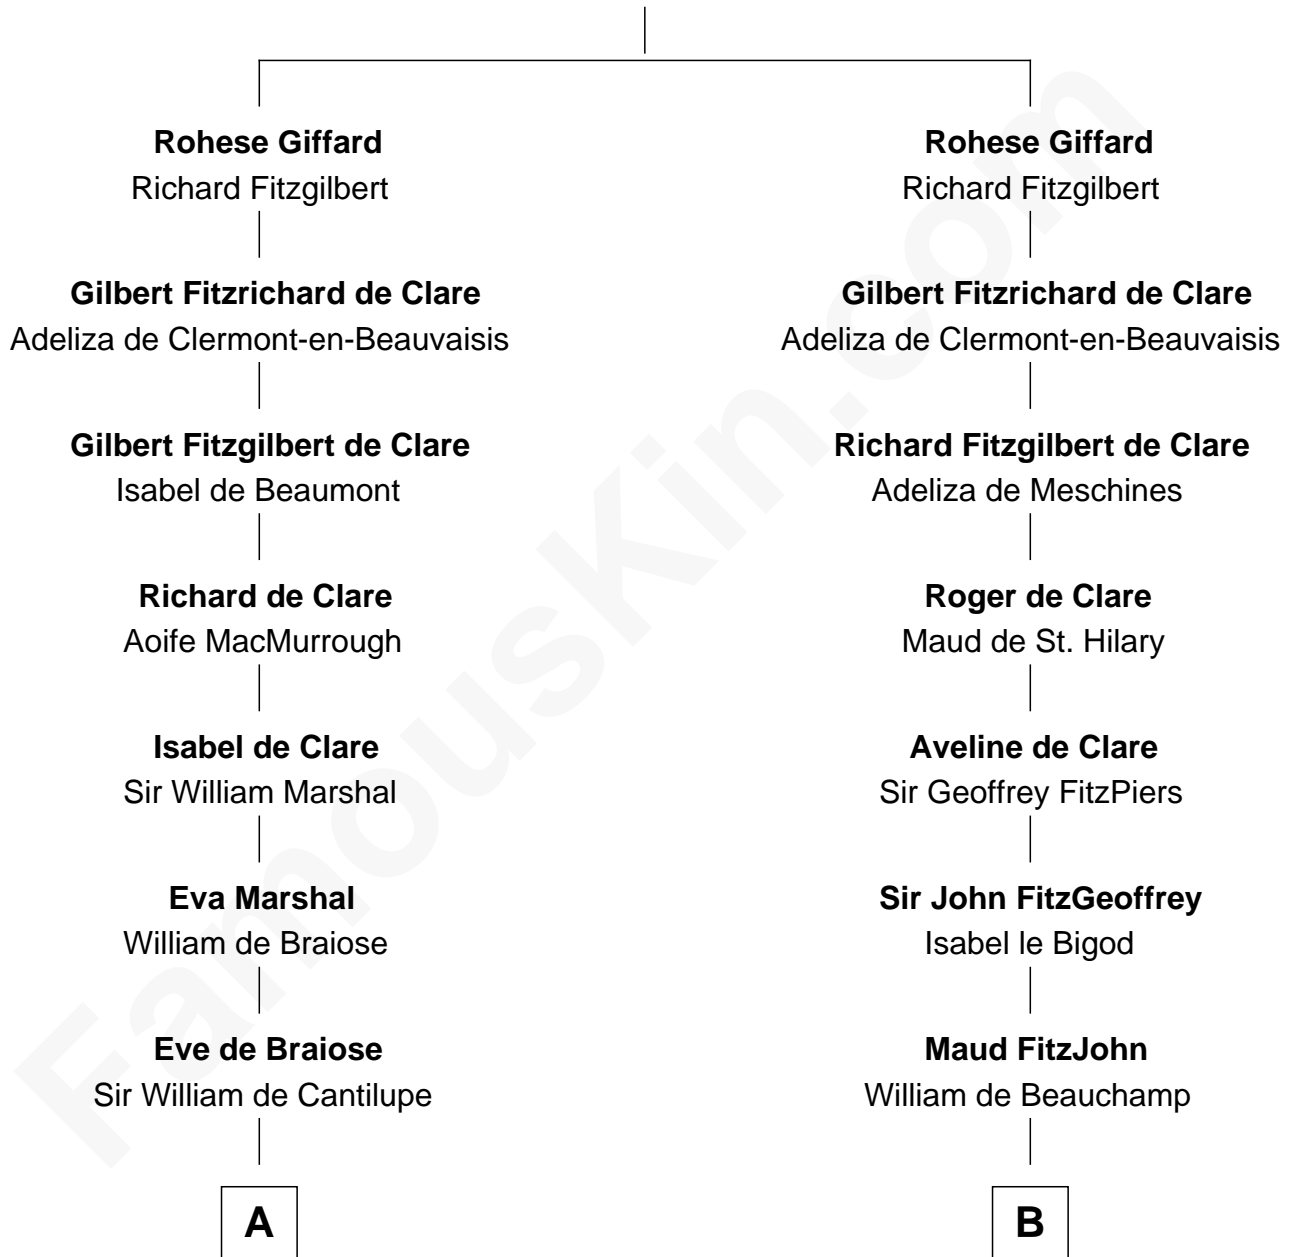

FamousKin.com
Relationship Chart of
George Washington
1st U.S. President

15th cousin 6 times removed of
King Henry VIII
King of England

Sir Walter Giffard
 Agnes Flaitel

FamousKin.com