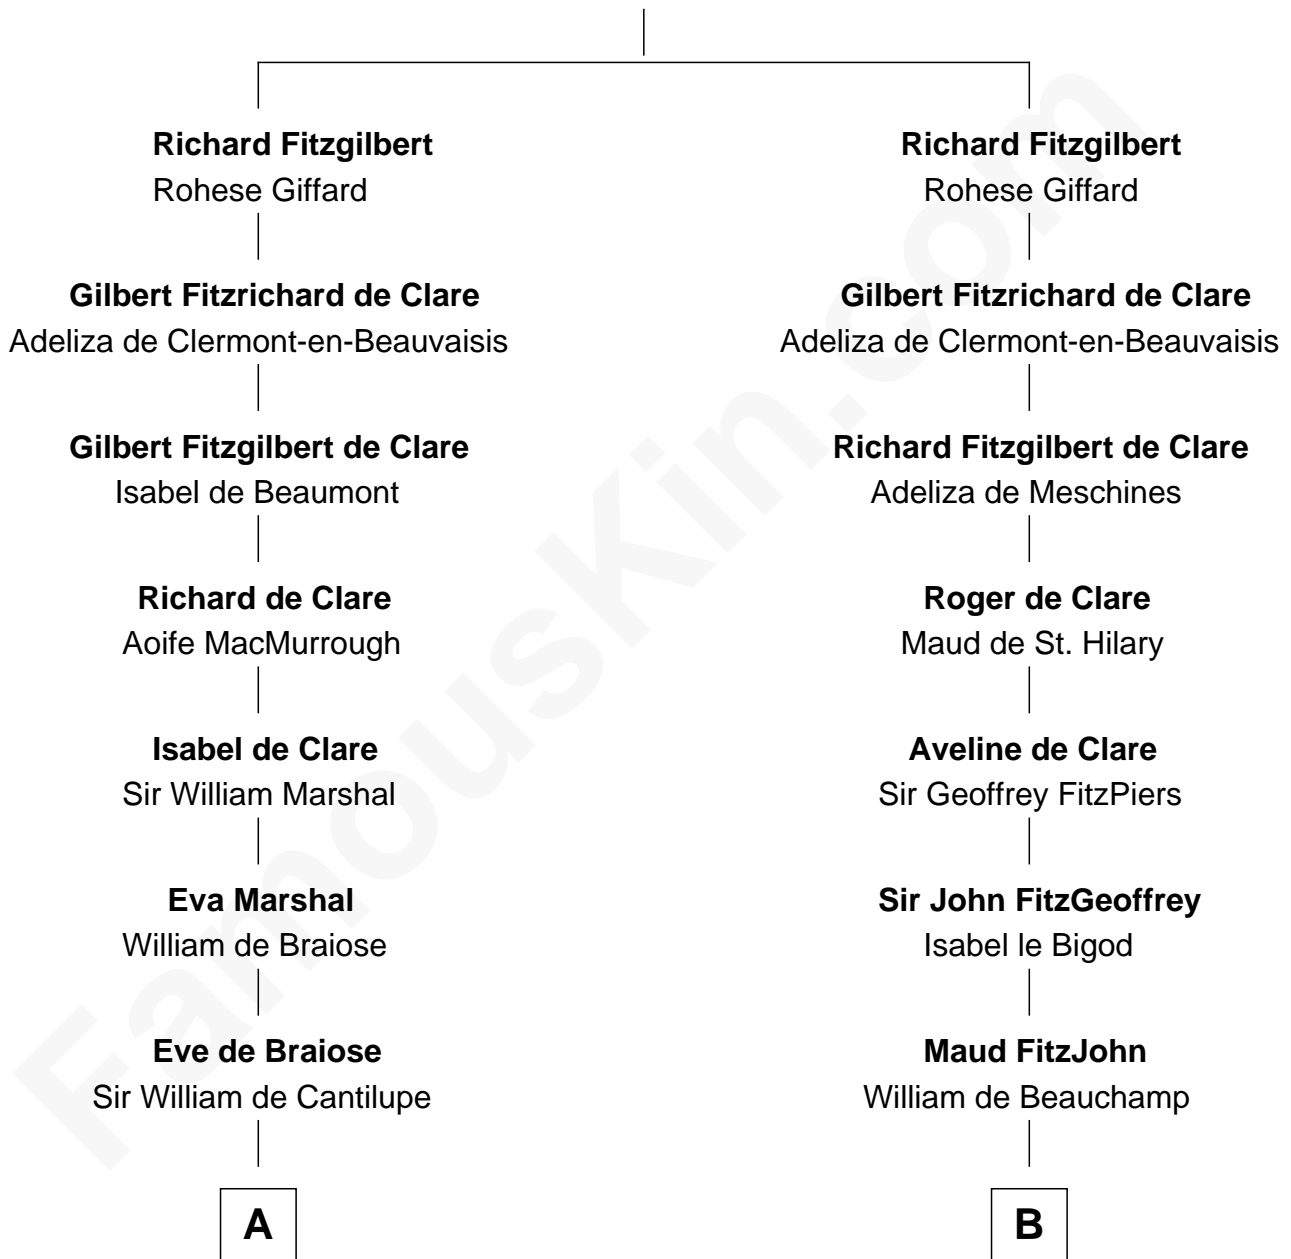

FamousKin.com
Relationship Chart of
George Washington
1st U.S. President

15th cousin 6 times removed of

King Henry VIII
King of England

Gilbert Crispin

FamousKin.com