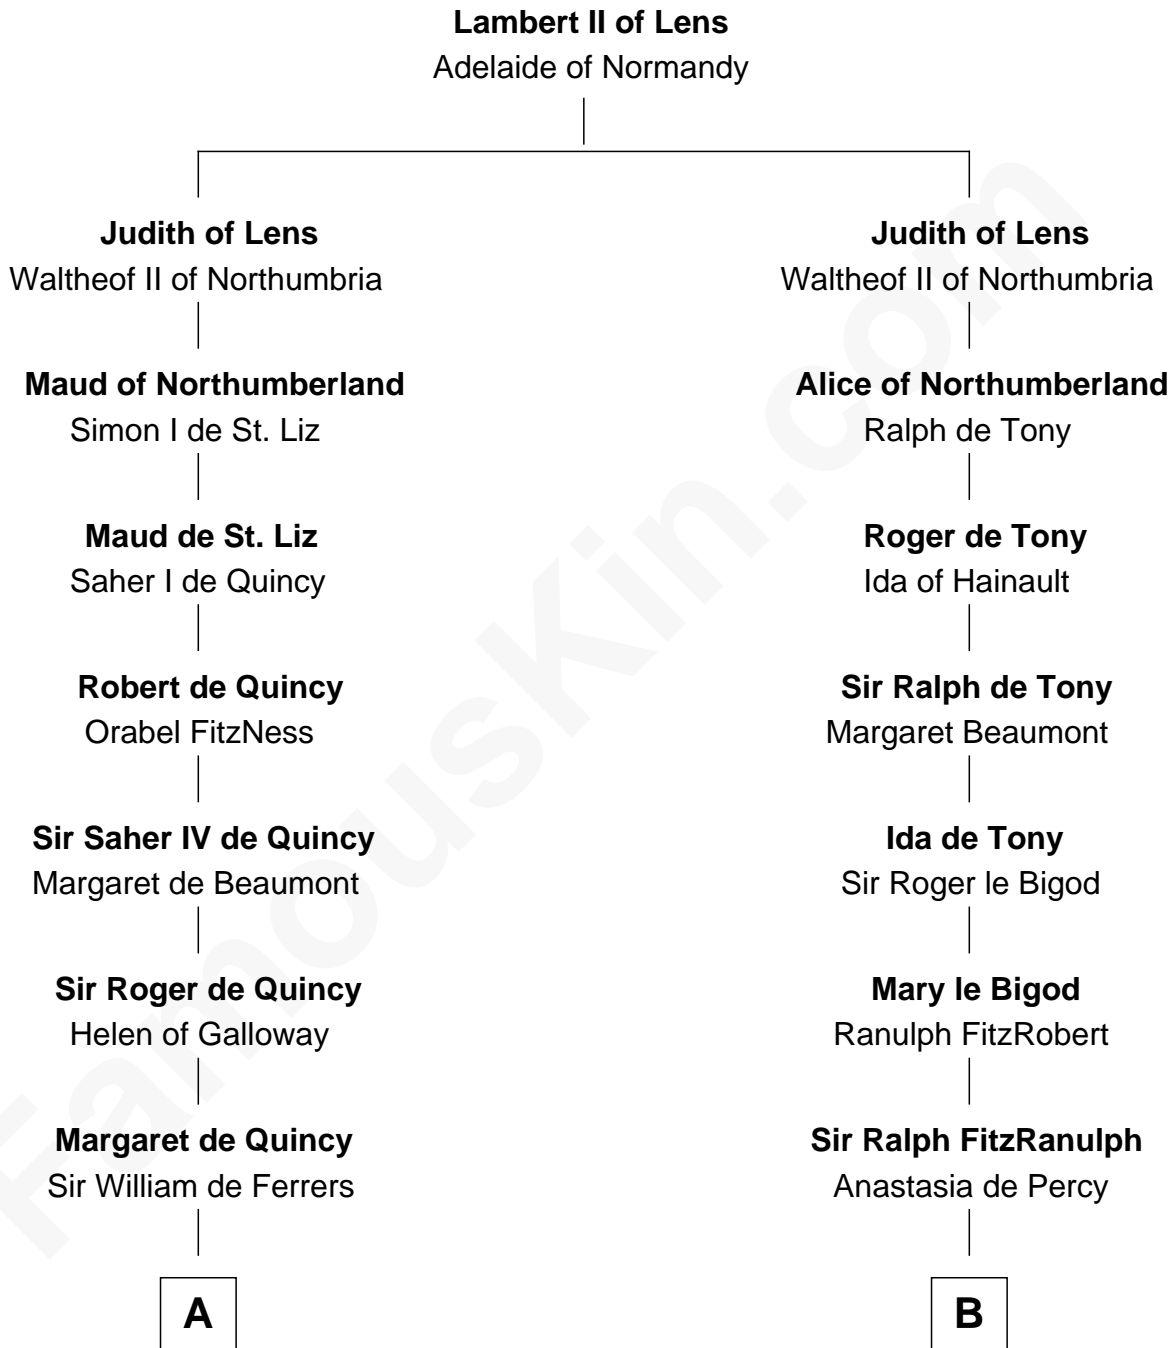

FamousKin.com
Relationship Chart of
George Washington
1st U.S. President

15th cousin 6 times removed of

King Henry VIII
King of England

FamousKin.com