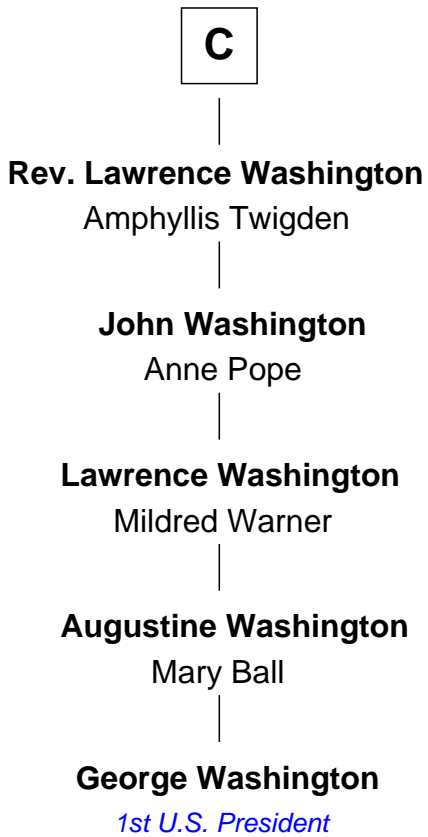

FamousKin.com
Relationship Chart of
George Washington
1st U.S. President

15th cousin 6 times removed of

King Henry VIII
King of England

Sigurd of Northumbria
 AEIfflaed of Bernicia

Waltheof II of Northumbria
 Judith of Lens

Maud of Northumberland
 Simon I de St. Liz

Maud de St. Liz
 Saher I de Quincy

Robert de Quincy
 Orabel FitzNess

Sir Saher IV de Quincy
 Margaret de Beaumont

Sir Roger de Quincy
 Helen of Galloway

Margaret de Quincy
 Sir William de Ferrers

A

Waltheof II of Northumbria
 Judith of Lens

Alice of Northumberland
 Ralph de Tony

Roger de Tony
 Ida of Hainault

Sir Ralph de Tony
 Margaret Beaumont

Ida de Tony
 Sir Roger le Bigod

Mary le Bigod
 Ranulph FitzRobert

Sir Ralph FitzRanulph
 Anastasia de Percy

B

FamousKin.com