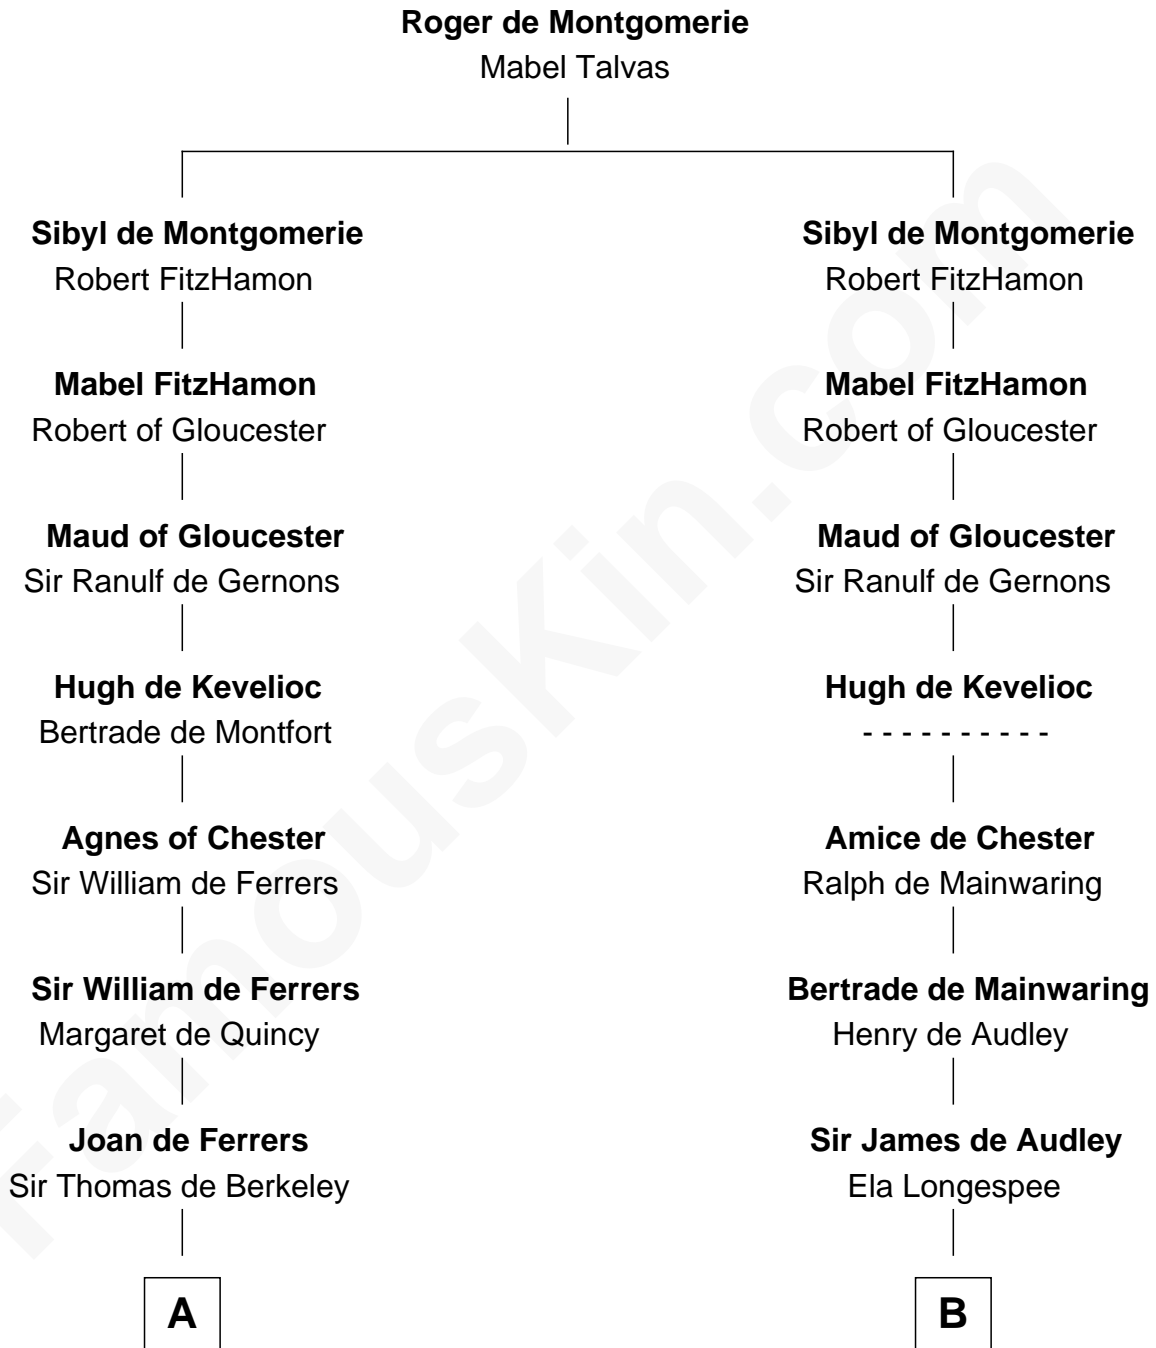

FamousKin.com
Relationship Chart of
George Washington
1st U.S. President

14th cousin 6 times removed of

King Henry VIII
King of England

C

—
John Washington

Anne Pope

—
Lawrence Washington

Mildred Warner

—
Augustine Washington

Mary Ball

—
George Washington

1st U.S. President

FamousKin.com