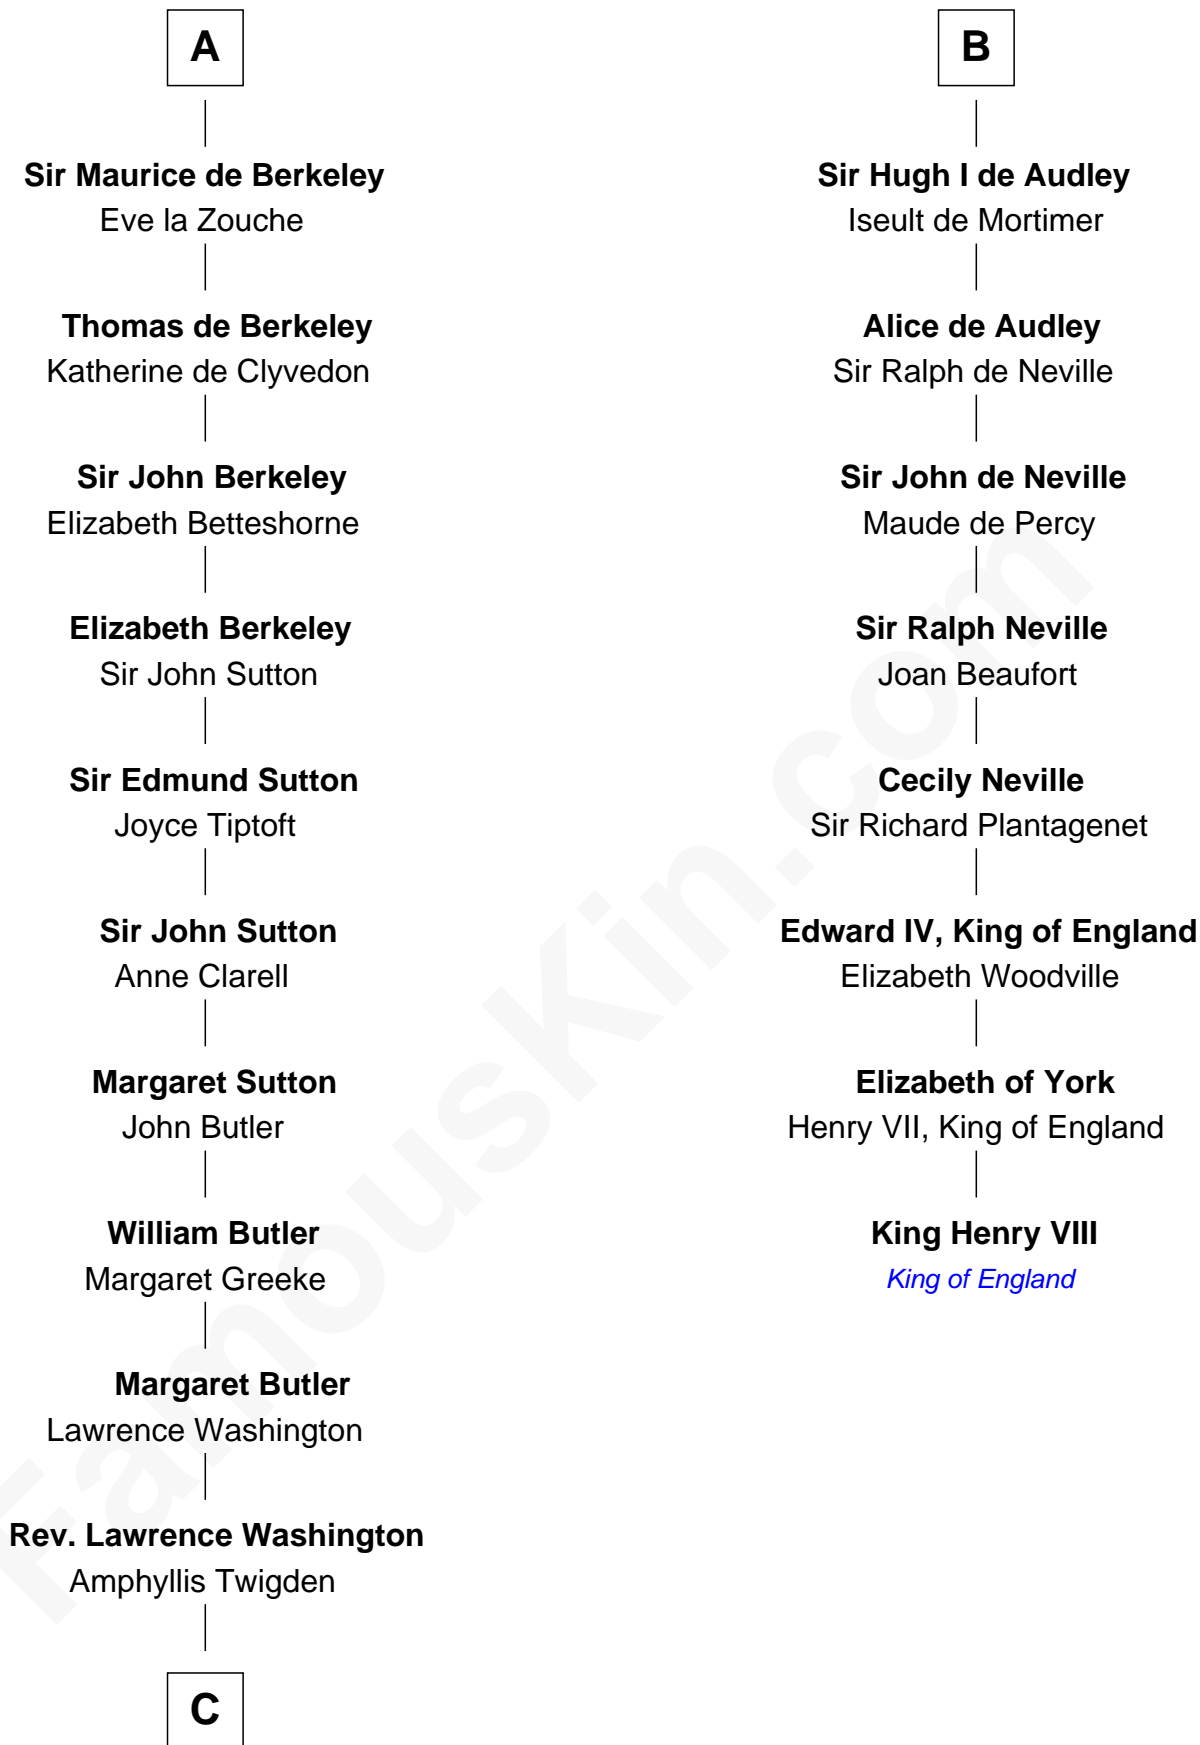

FamousKin.com
Relationship Chart of
George Washington
1st U.S. President

14th cousin 6 times removed of

King Henry VIII
King of England

C

—
John Washington

Anne Pope

—
Lawrence Washington

Mildred Warner

—
Augustine Washington

Mary Ball

—
George Washington

1st U.S. President

FamousKin.com