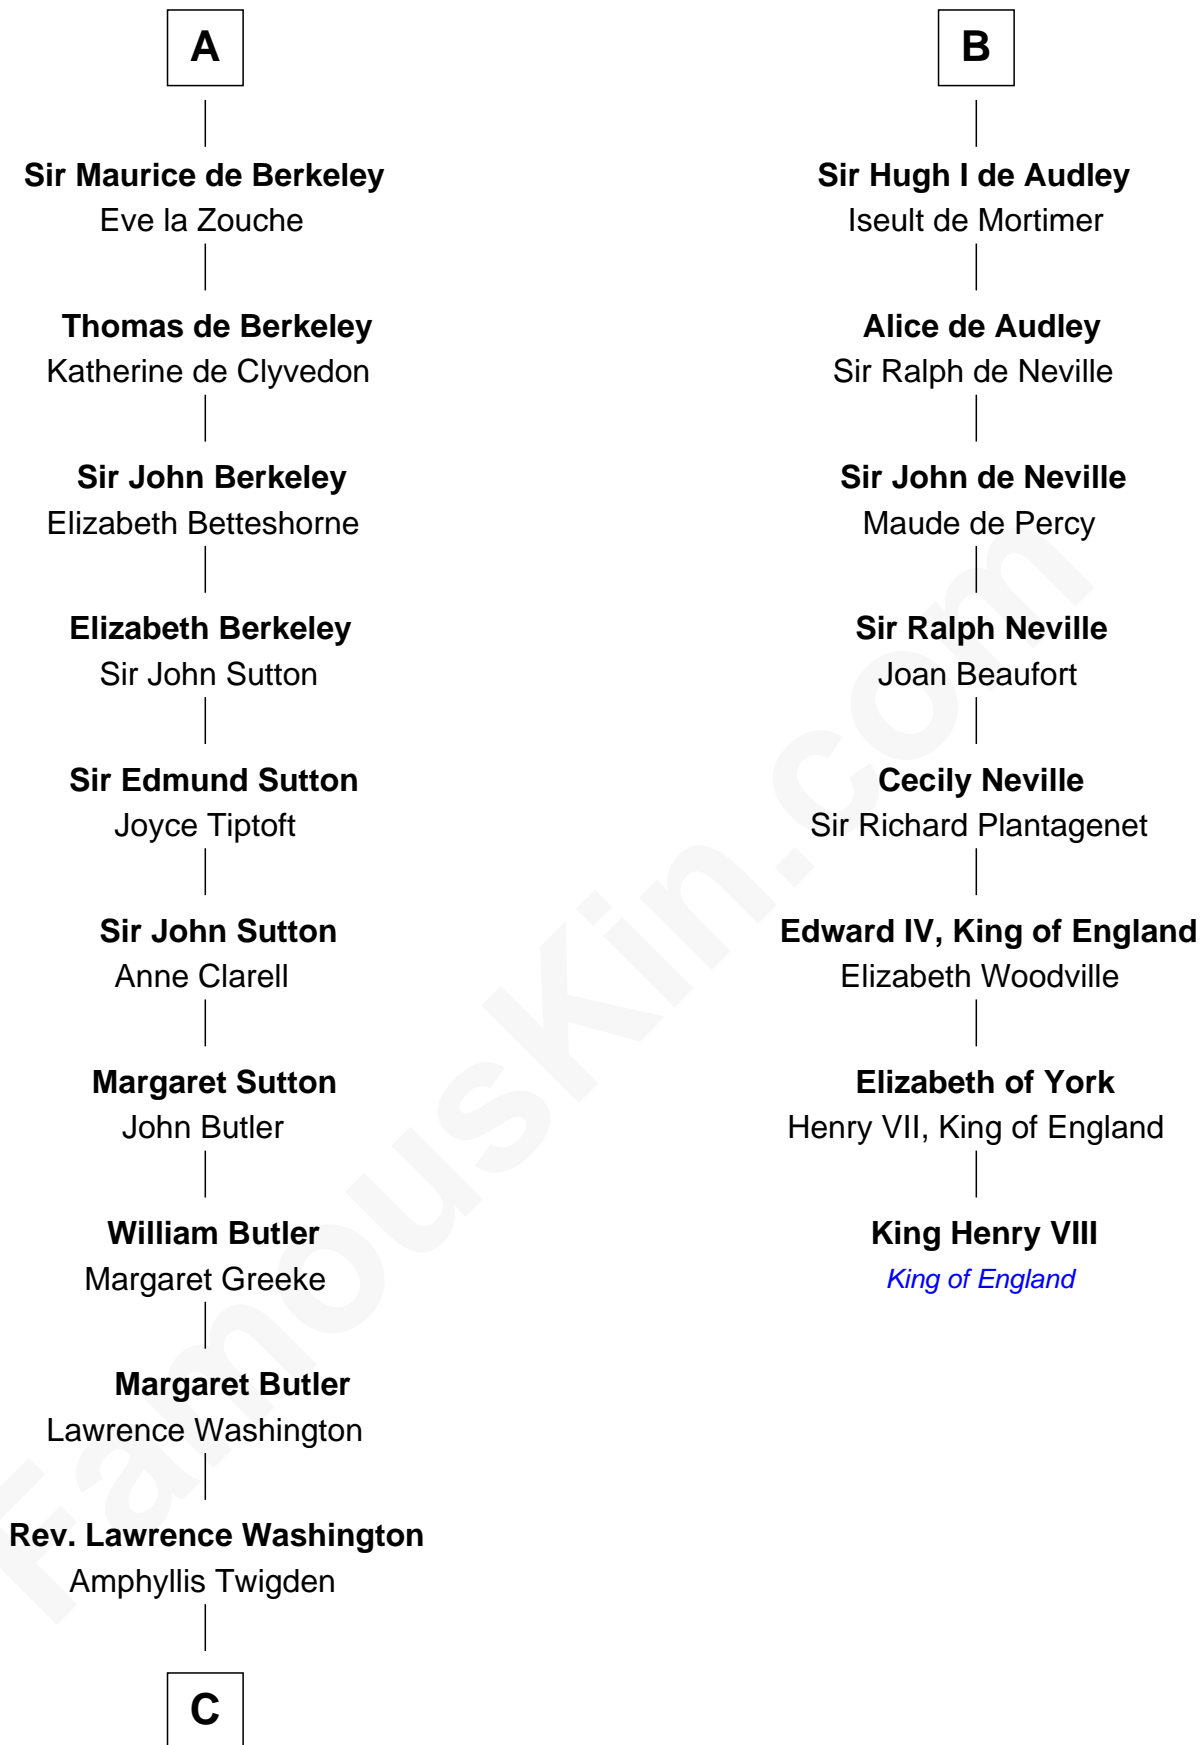

FamousKin.com
Relationship Chart of
George Washington
1st U.S. President

14th cousin 6 times removed of

King Henry VIII
King of England

Richard Goz

C

—
John Washington

Anne Pope

—
Lawrence Washington

Mildred Warner

—
Augustine Washington

Mary Ball

—
George Washington

1st U.S. President

FamousKin.com