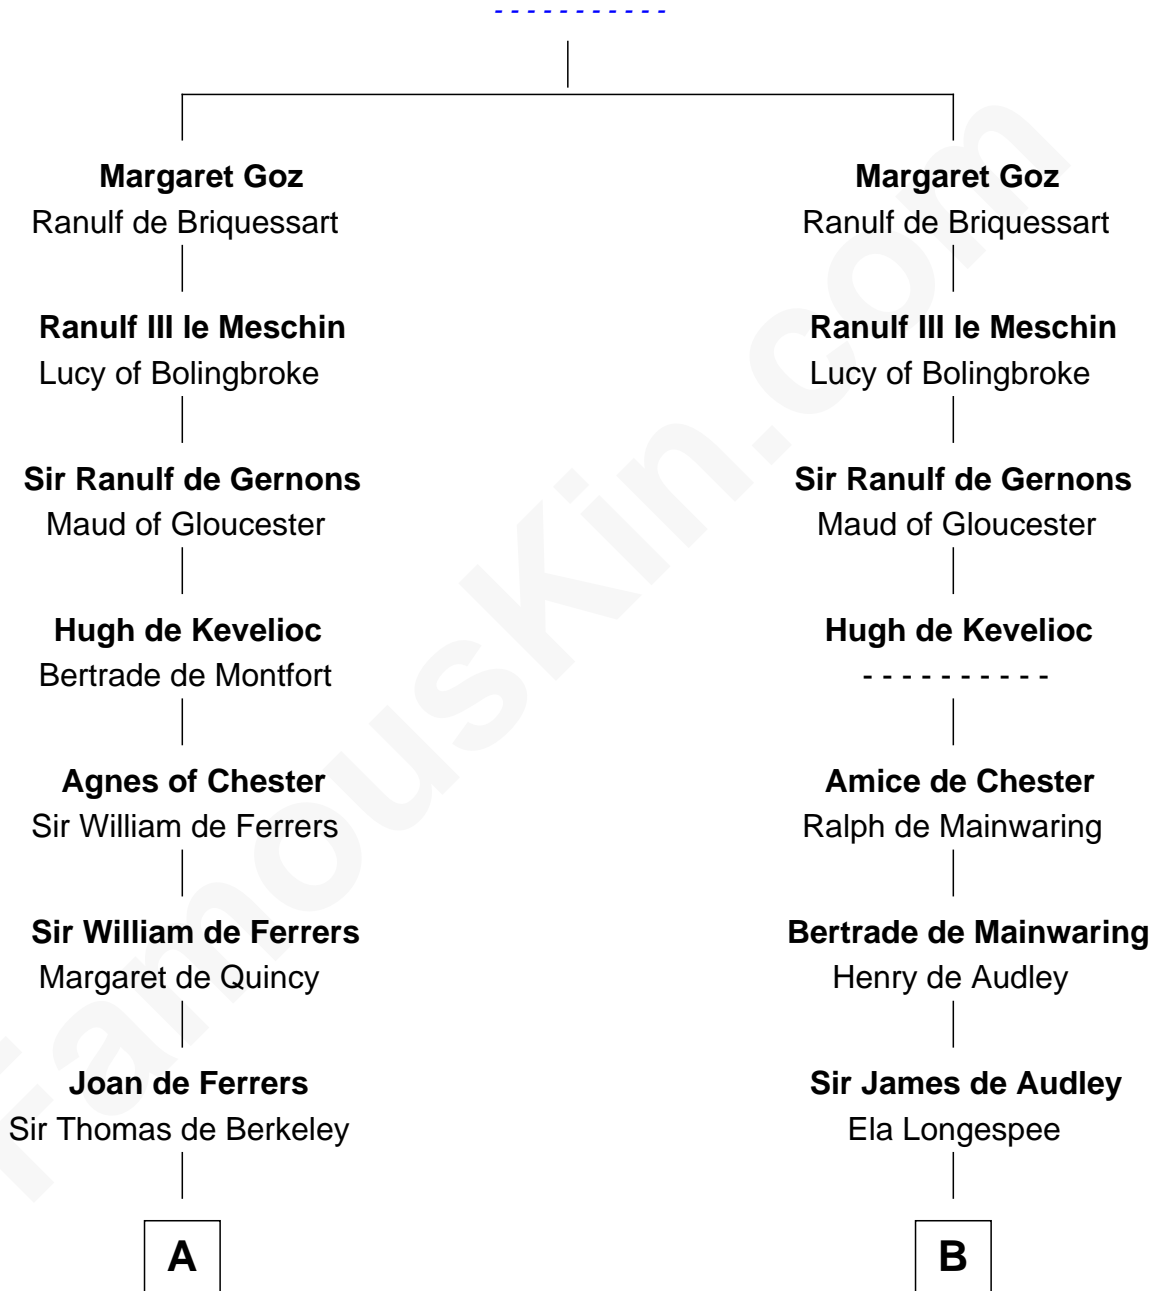

FamousKin.com
Relationship Chart of
George Washington
1st U.S. President

14th cousin 6 times removed of

King Henry VIII
King of England

Richard Goz

C

—
John Washington

Anne Pope

—
Lawrence Washington

Mildred Warner

—
Augustine Washington

Mary Ball

—
George Washington

1st U.S. President

FamousKin.com