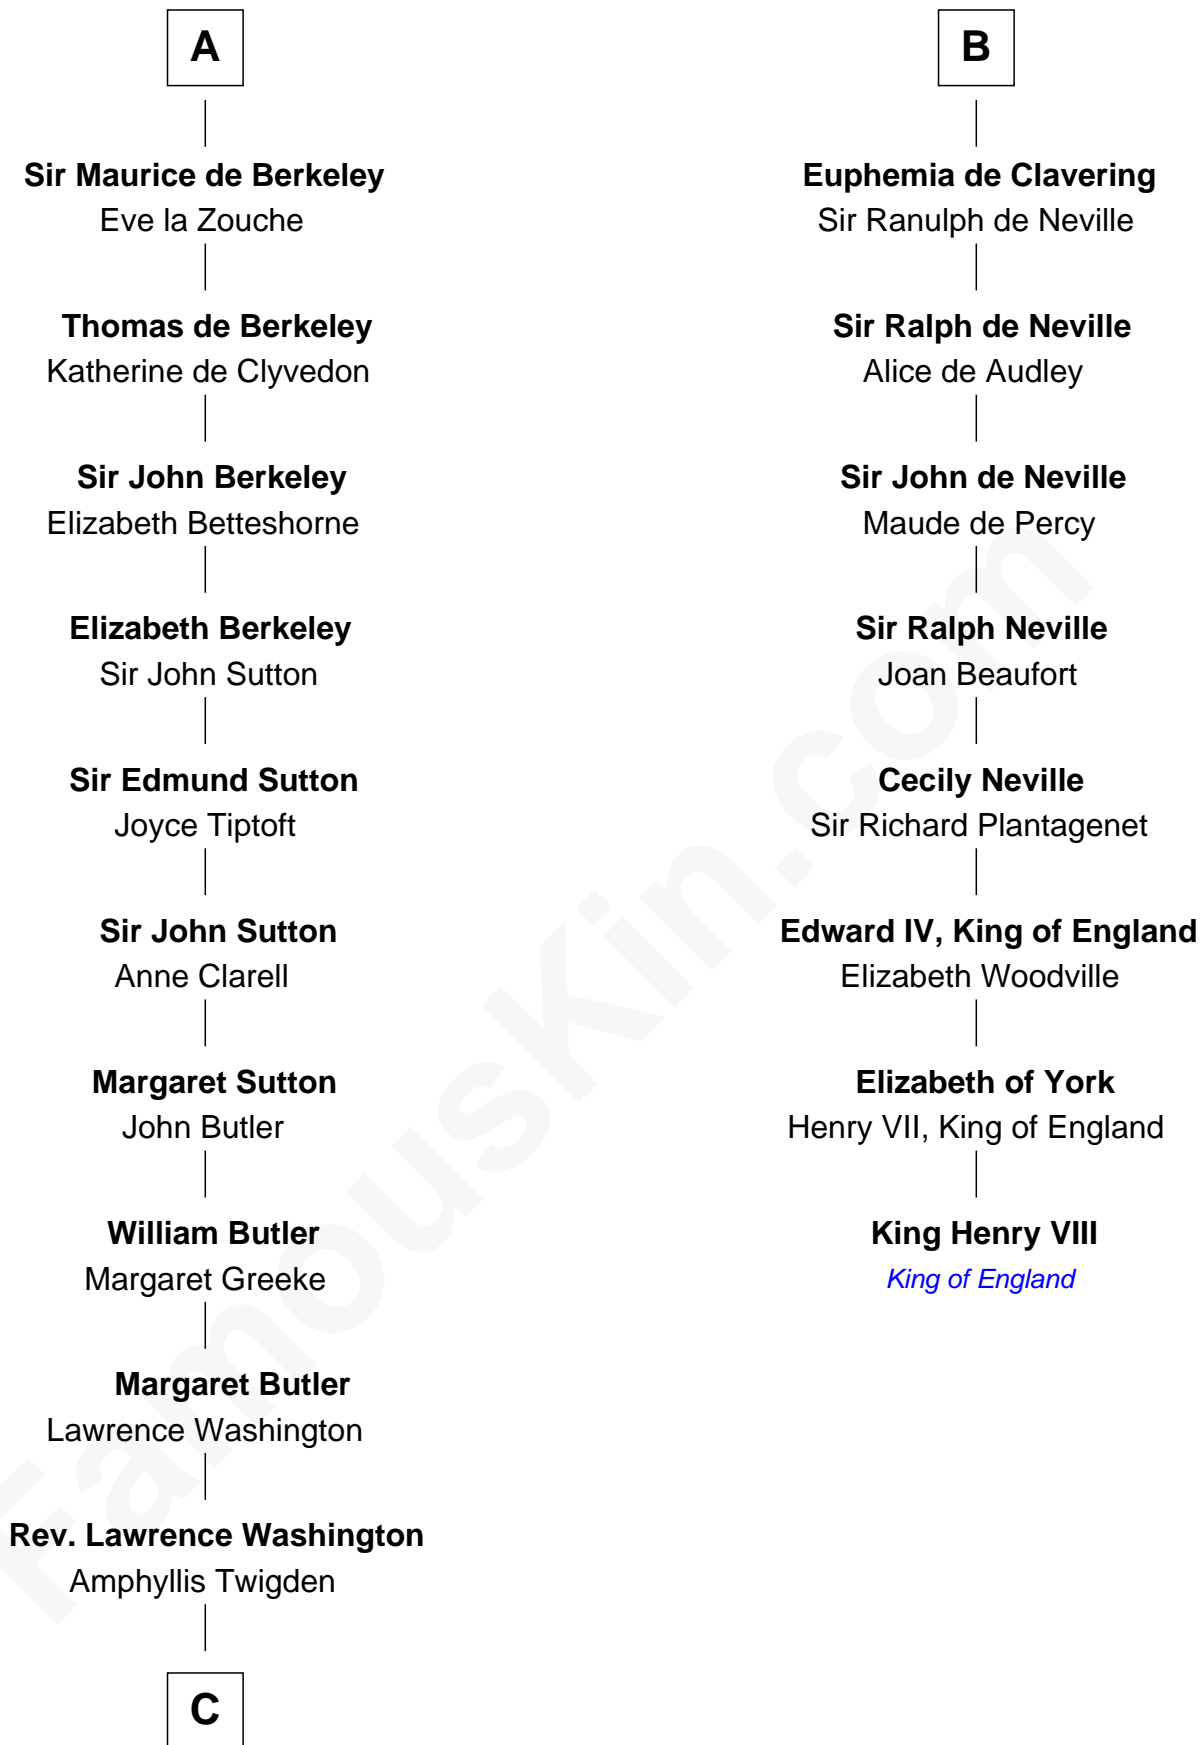

**FamousKin.com**  
**Relationship Chart of**  
**George Washington**  
*1st U.S. President*

14th cousin 6 times removed of

**King Henry VIII**  
*King of England*

**C**

—  
**John Washington**

Anne Pope

—  
**Lawrence Washington**

Mildred Warner

—  
**Augustine Washington**

Mary Ball

—  
**George Washington**

*1st U.S. President*

FamousKin.com