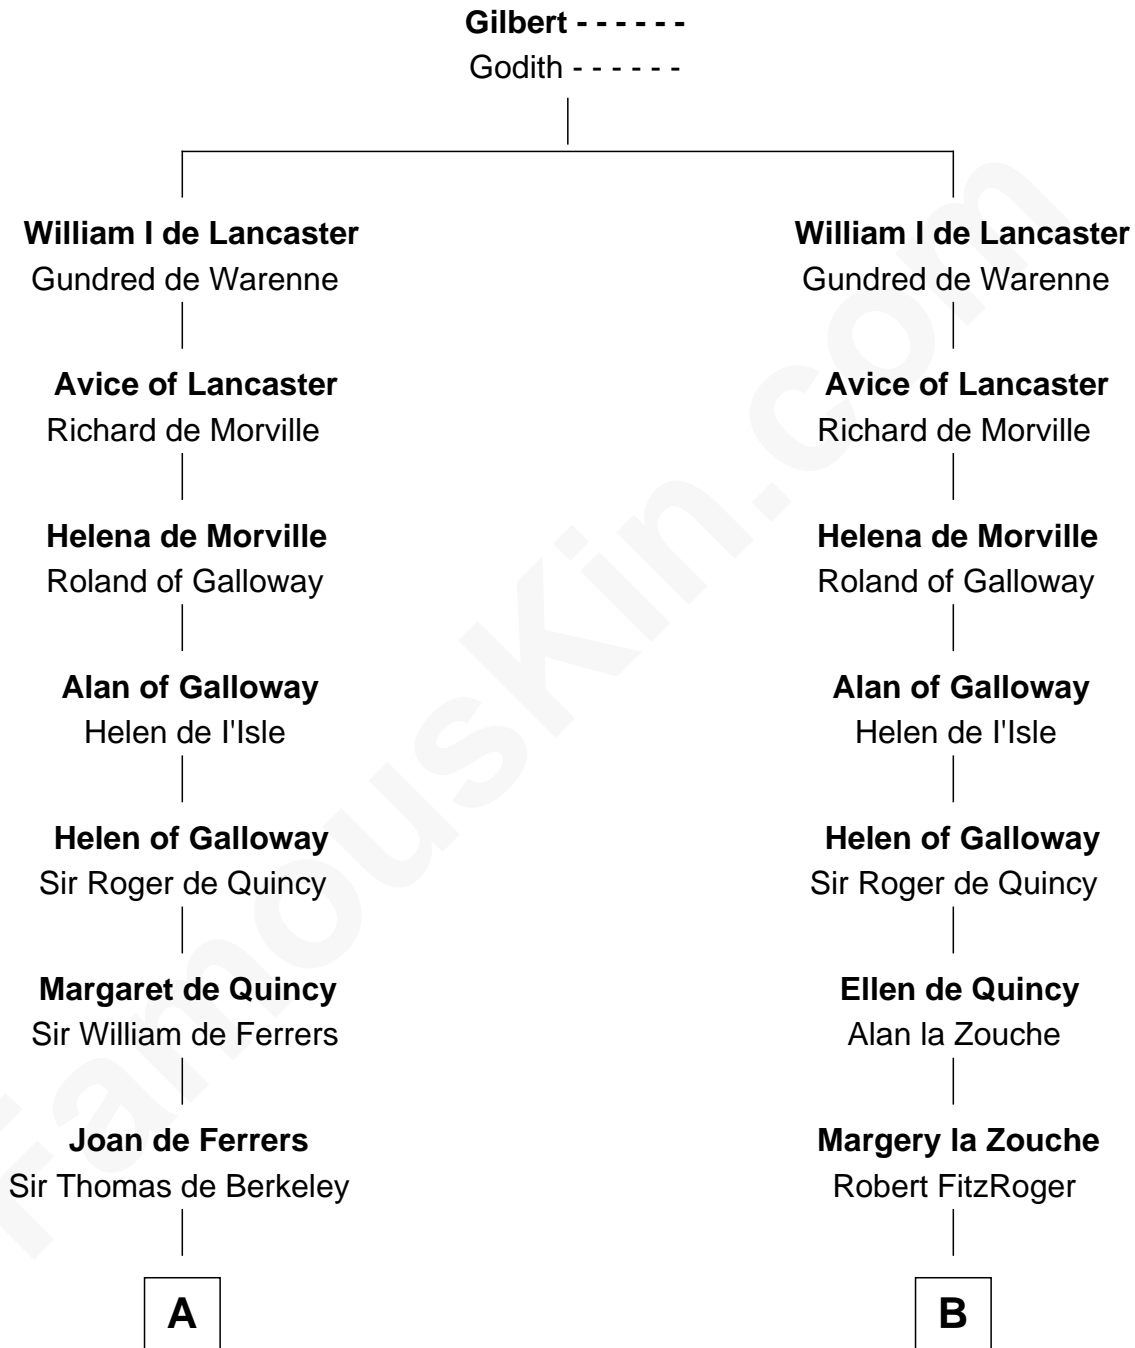

**FamousKin.com**  
**Relationship Chart of**  
**George Washington**  
*1st U.S. President*

14th cousin 6 times removed of

**King Henry VIII**  
*King of England*

**C**

—  
**John Washington**

Anne Pope

—  
**Lawrence Washington**

Mildred Warner

—  
**Augustine Washington**

Mary Ball

—  
**George Washington**

*1st U.S. President*

FamousKin.com