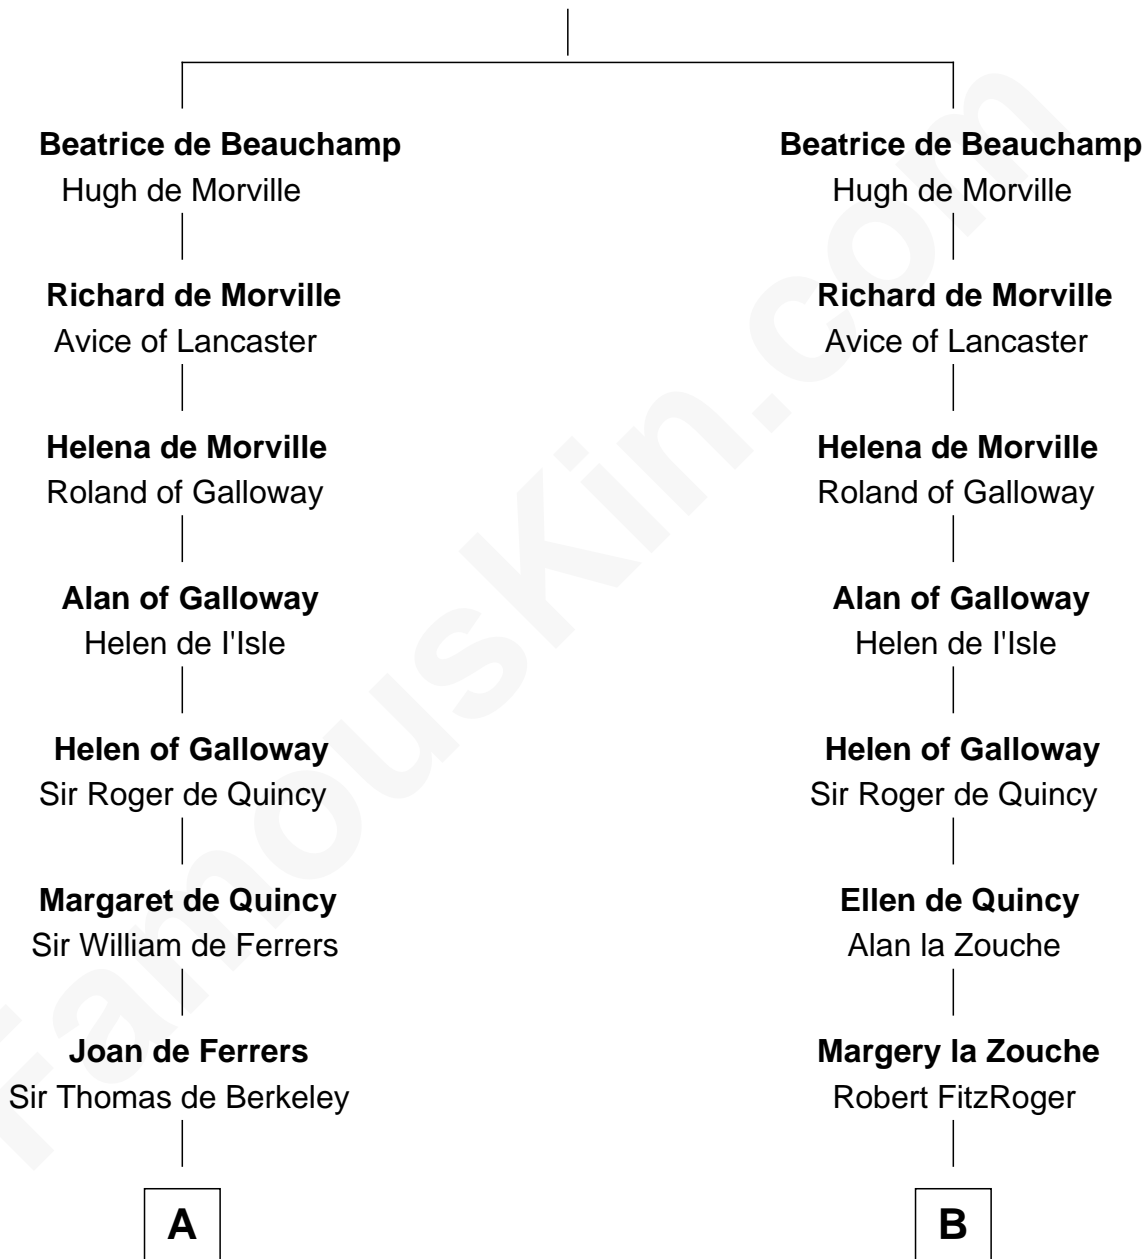

FamousKin.com
Relationship Chart of
George Washington
1st U.S. President

14th cousin 6 times removed of

King Henry VIII
King of England

Robert de Beauchamp

C

—
John Washington

Anne Pope

—
Lawrence Washington

Mildred Warner

—
Augustine Washington

Mary Ball

—
George Washington

1st U.S. President

FamousKin.com