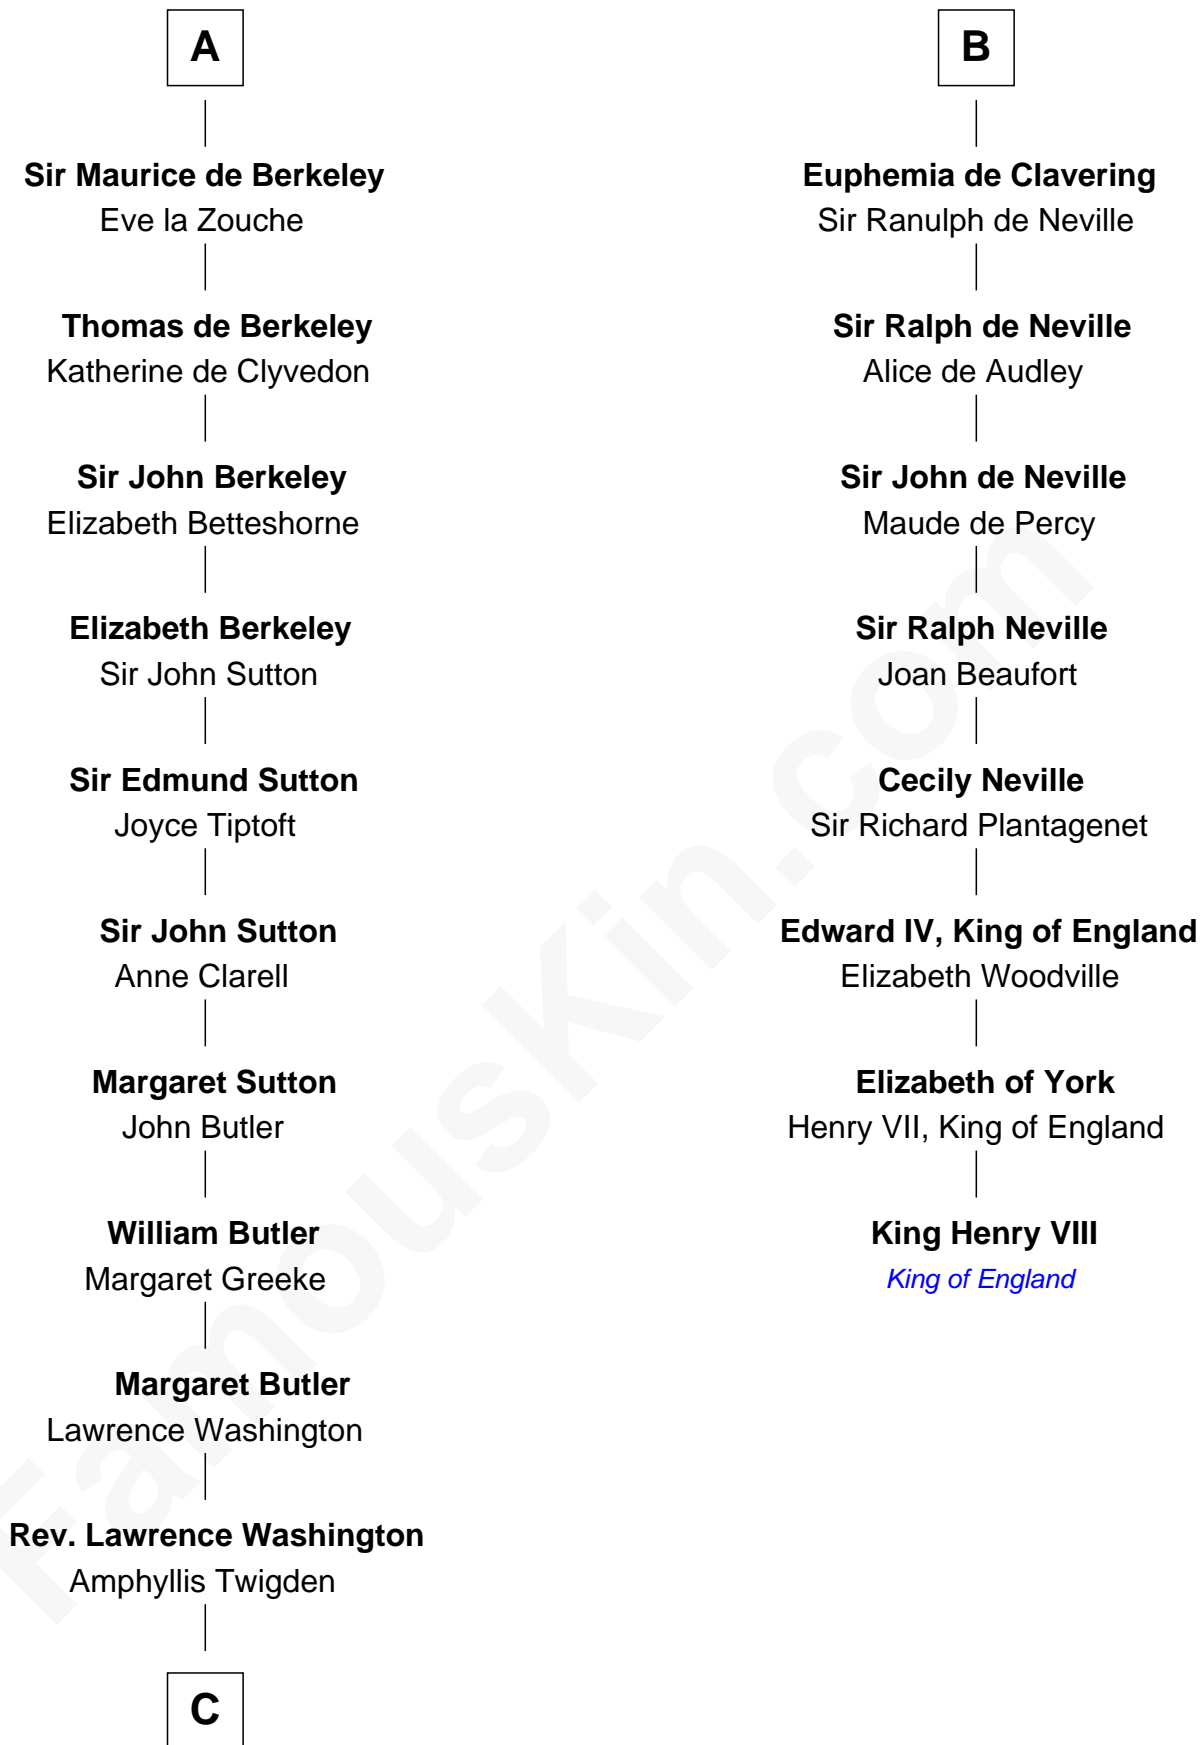

FamousKin.com
Relationship Chart of
George Washington
1st U.S. President

14th cousin 6 times removed of

King Henry VIII
King of England

Robert de Beauchamp

C

—
John Washington

Anne Pope

—
Lawrence Washington

Mildred Warner

—
Augustine Washington

Mary Ball

—
George Washington

1st U.S. President

FamousKin.com