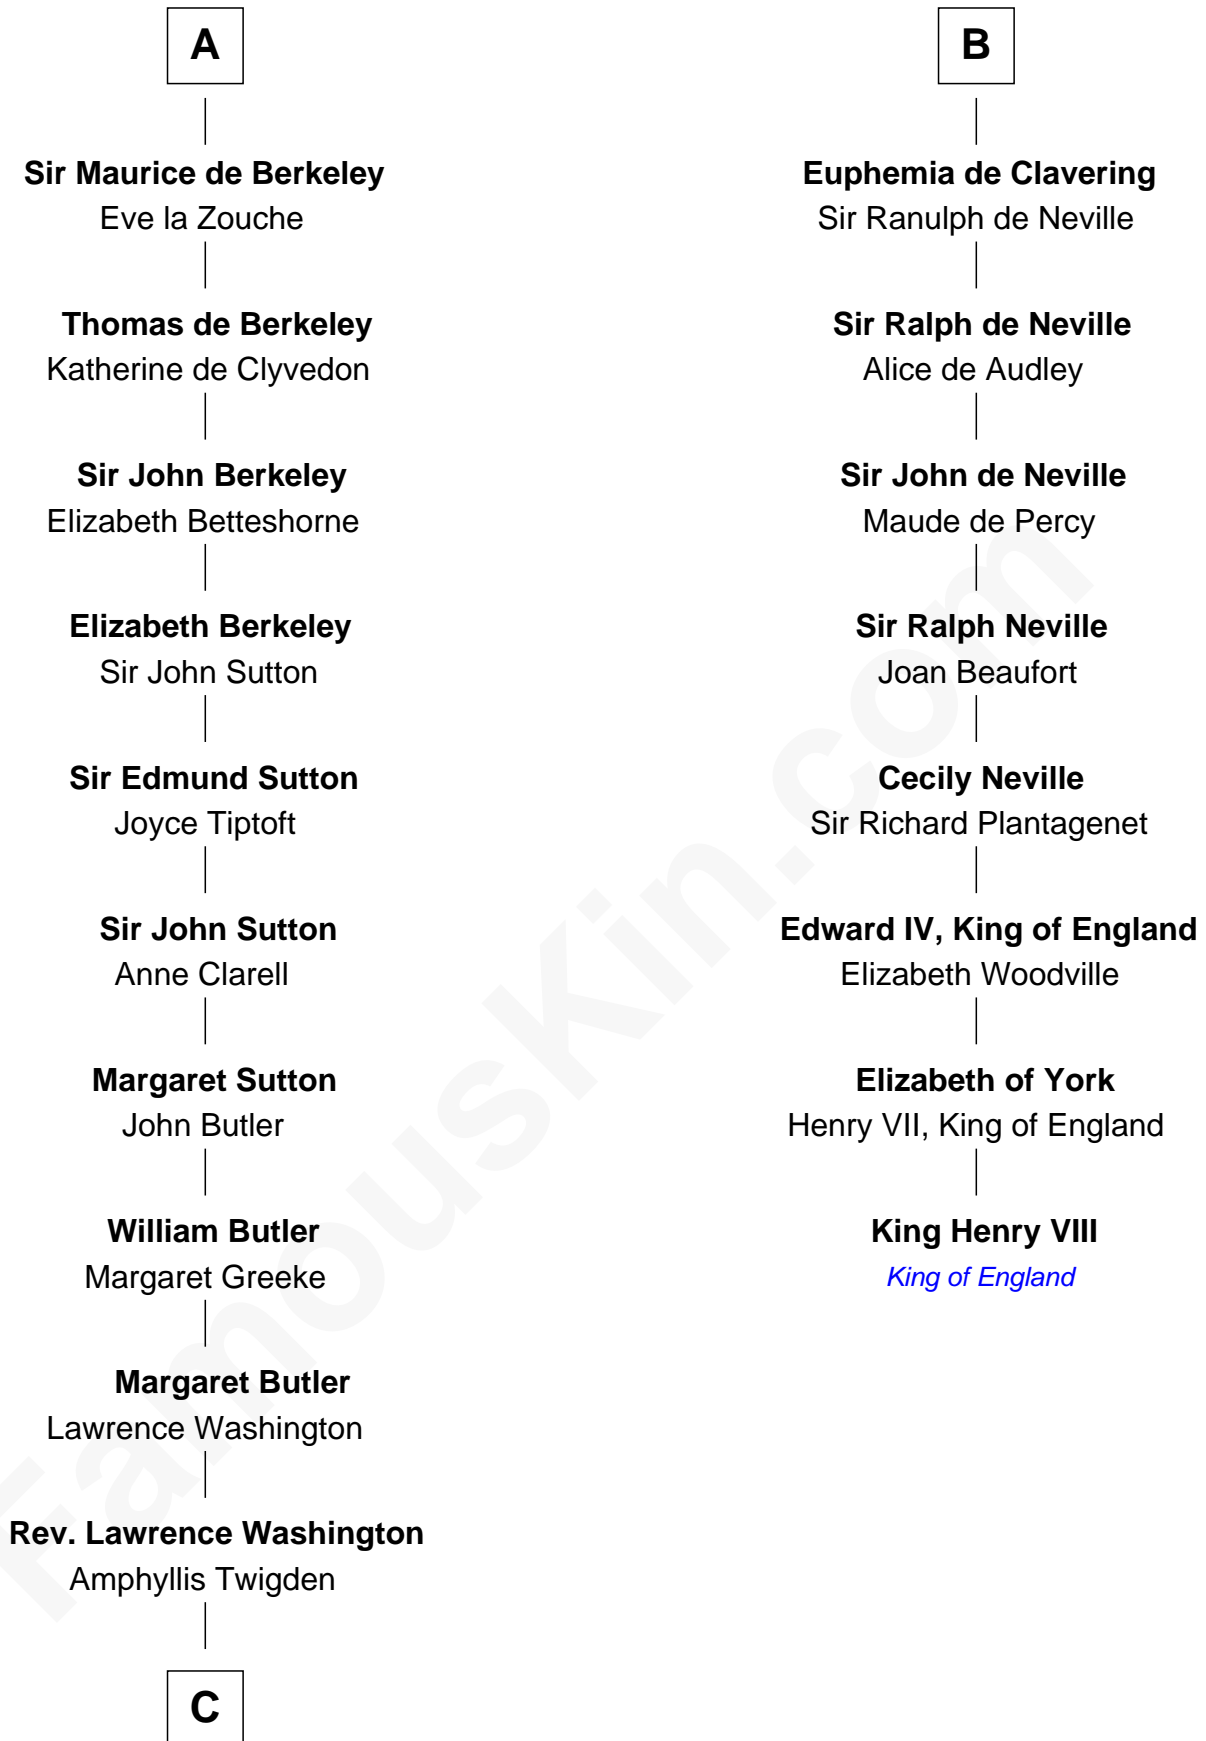

FamousKin.com

Relationship Chart of

George Washington

1st U.S. President

14th cousin 6 times removed of

King Henry VIII

King of England

Gospatric I of Northumbria