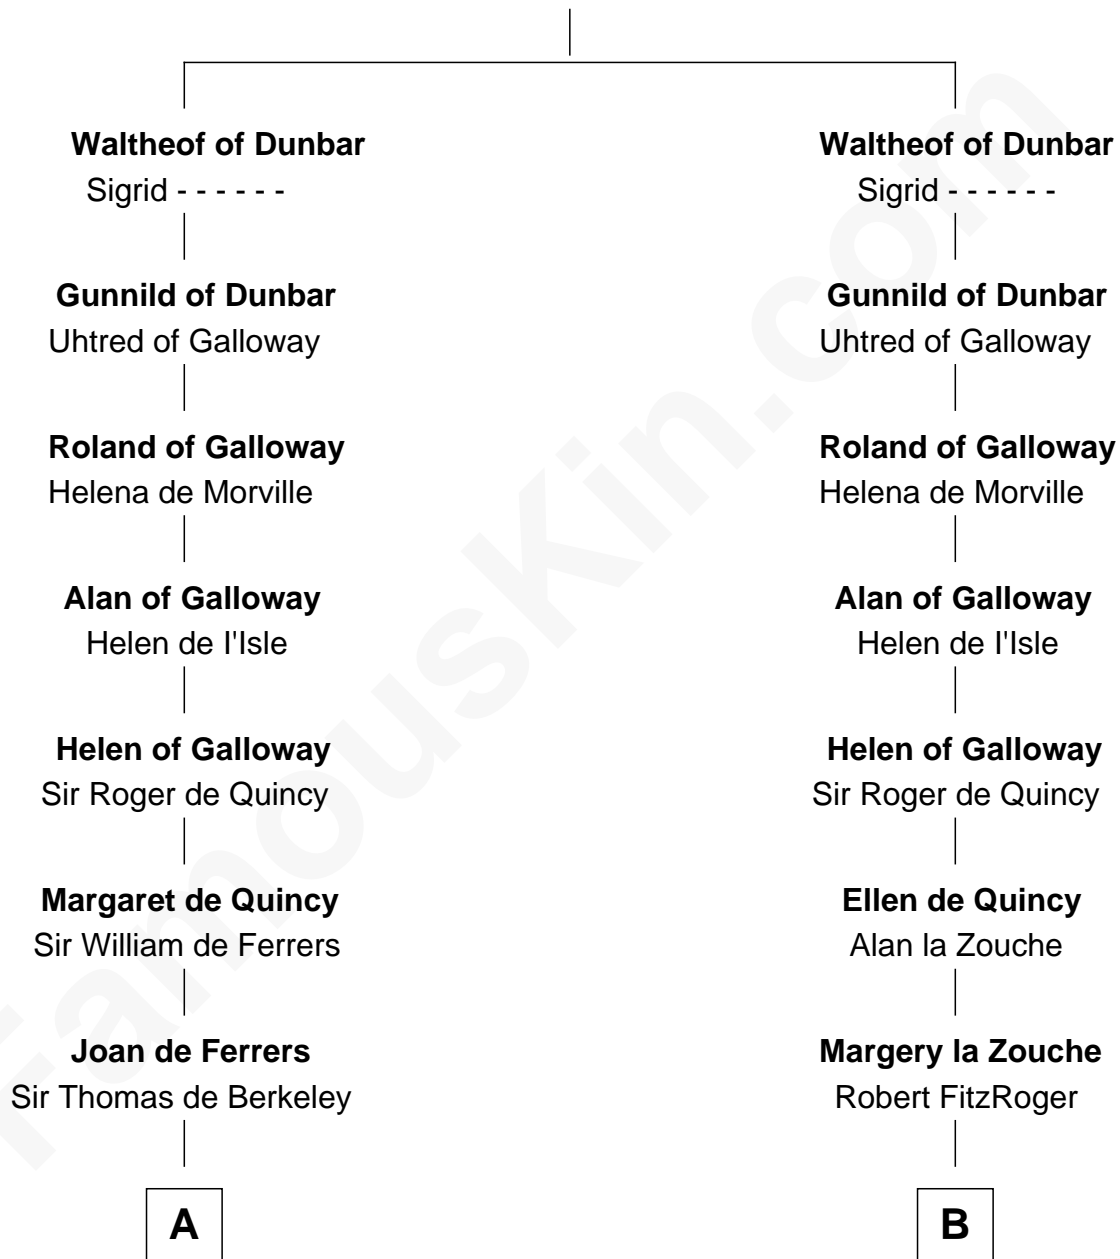

FamousKin.com

Relationship Chart of

George Washington

1st U.S. President

14th cousin 6 times removed of

King Henry VIII

King of England

Gospatric I of Northumbria

C

—
John Washington

Anne Pope

—
Lawrence Washington

Mildred Warner

—
Augustine Washington

Mary Ball

—
George Washington