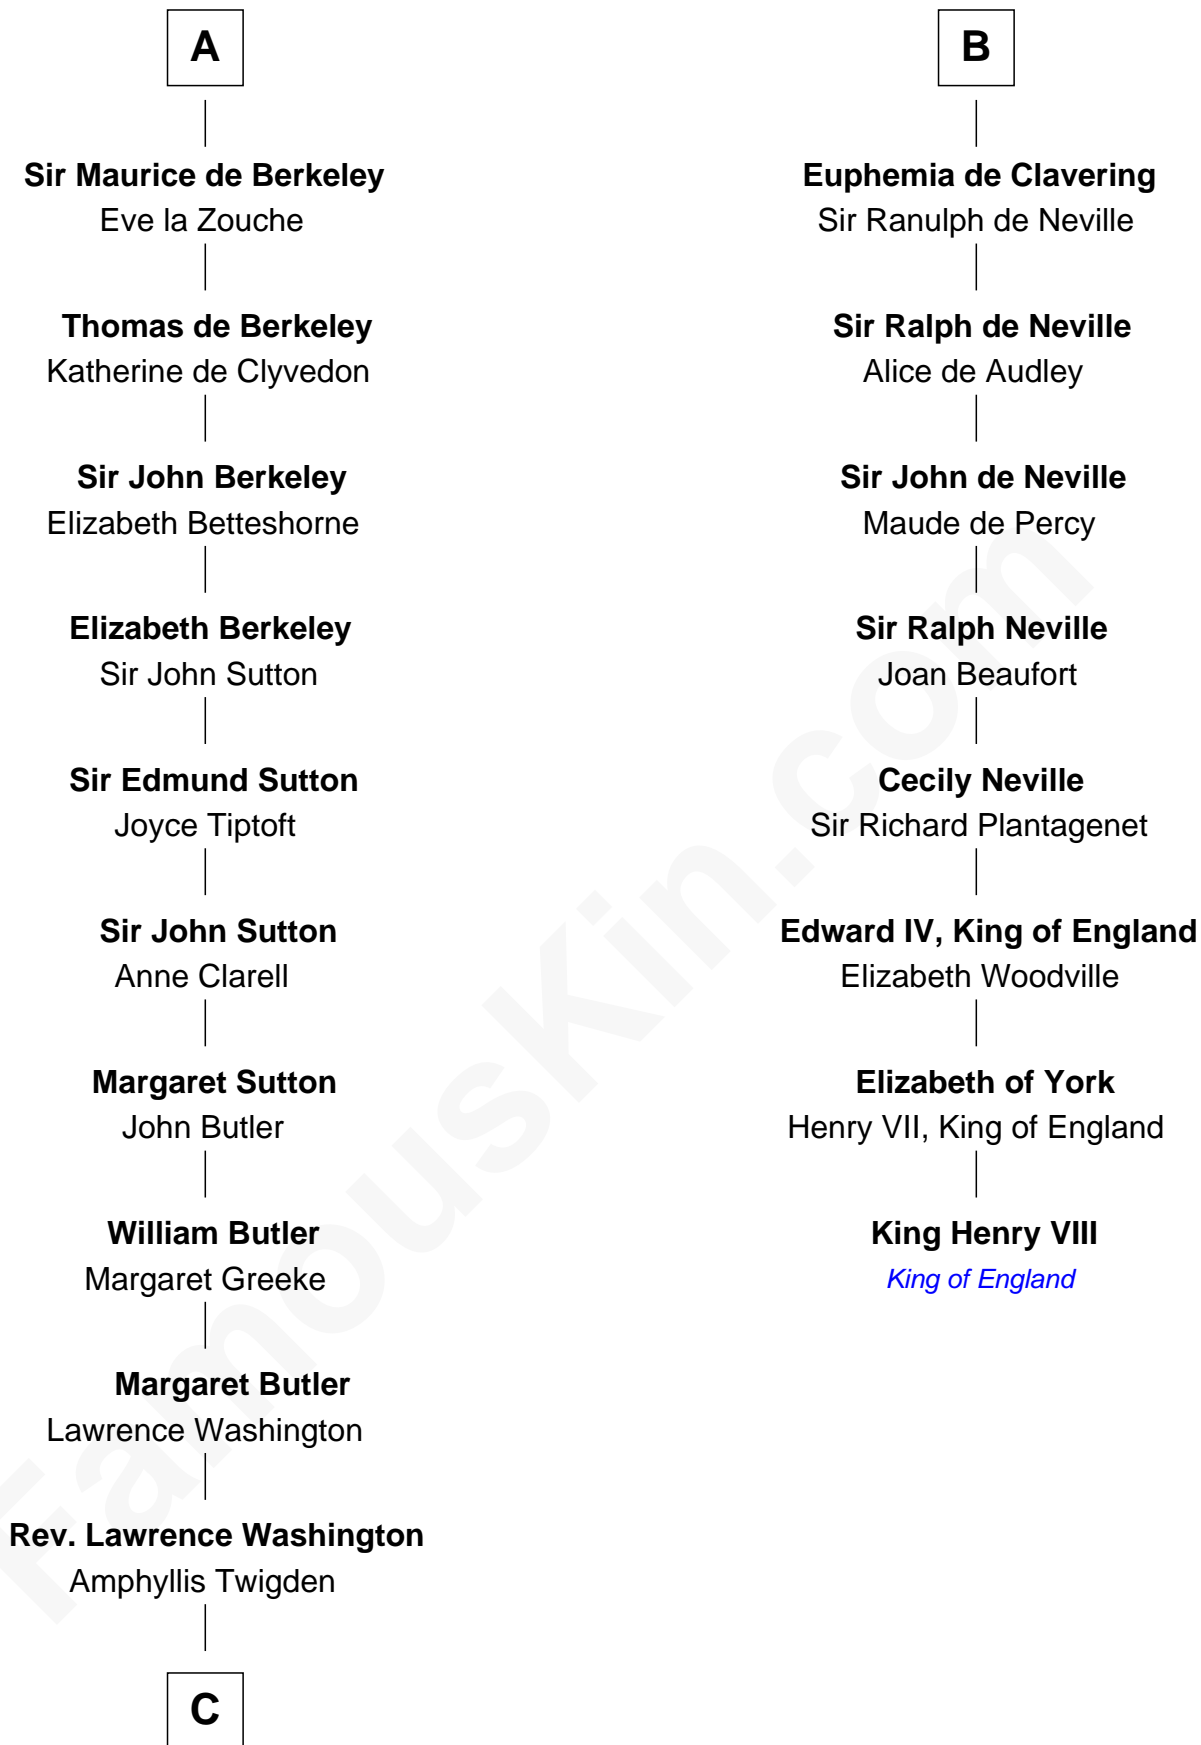

FamousKin.com
Relationship Chart of
George Washington
1st U.S. President

14th cousin 6 times removed of

King Henry VIII
King of England

Hugh de Grantmesnil

C

John Washington

Anne Pope

Lawrence Washington

Mildred Warner

Augustine Washington

Mary Ball

George Washington

1st U.S. President

FamousKin.com