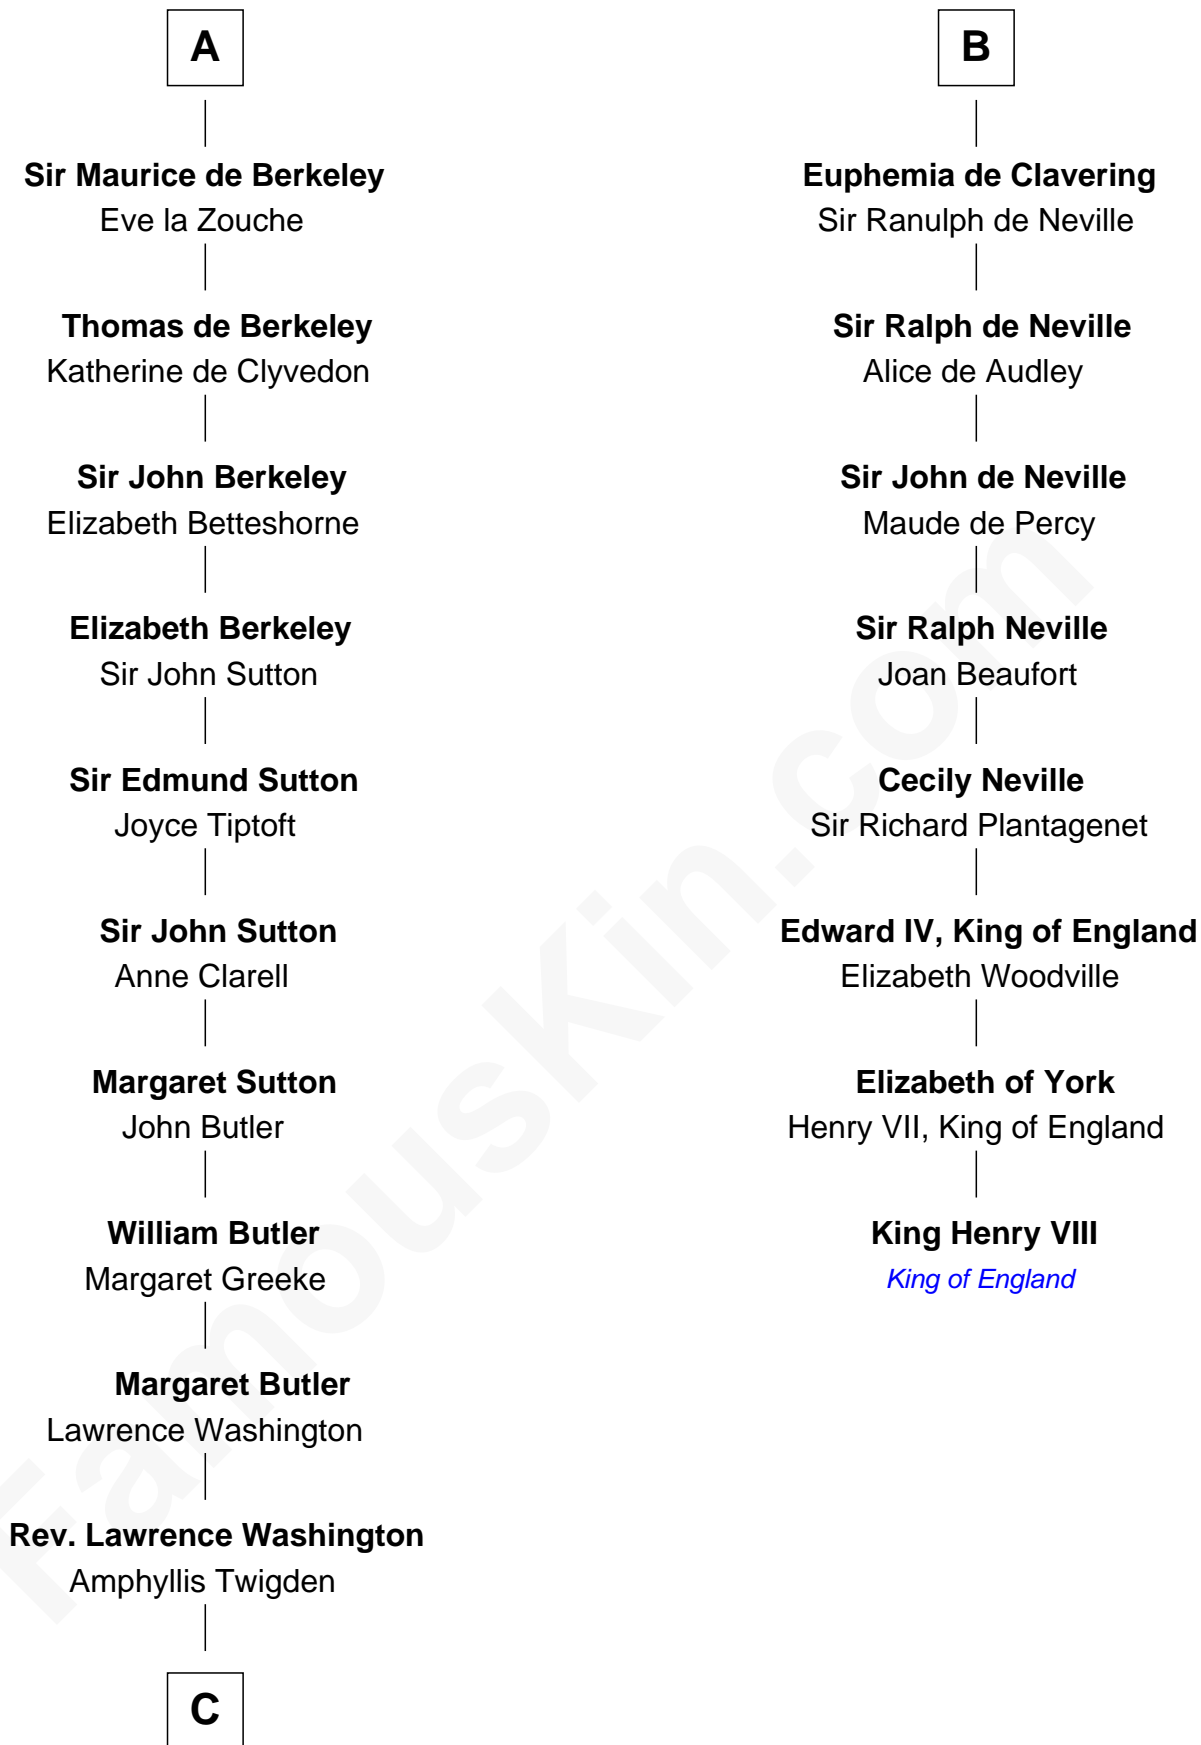

**FamousKin.com**  
**Relationship Chart of**  
**George Washington**  
*1st U.S. President*

14th cousin 6 times removed of

**King Henry VIII**  
*King of England*

**Gilbert de Gant**  
 Alice de Montfort

**C**

John Washington

Anne Pope

Lawrence Washington

Mildred Warner

Augustine Washington

Mary Ball

George Washington