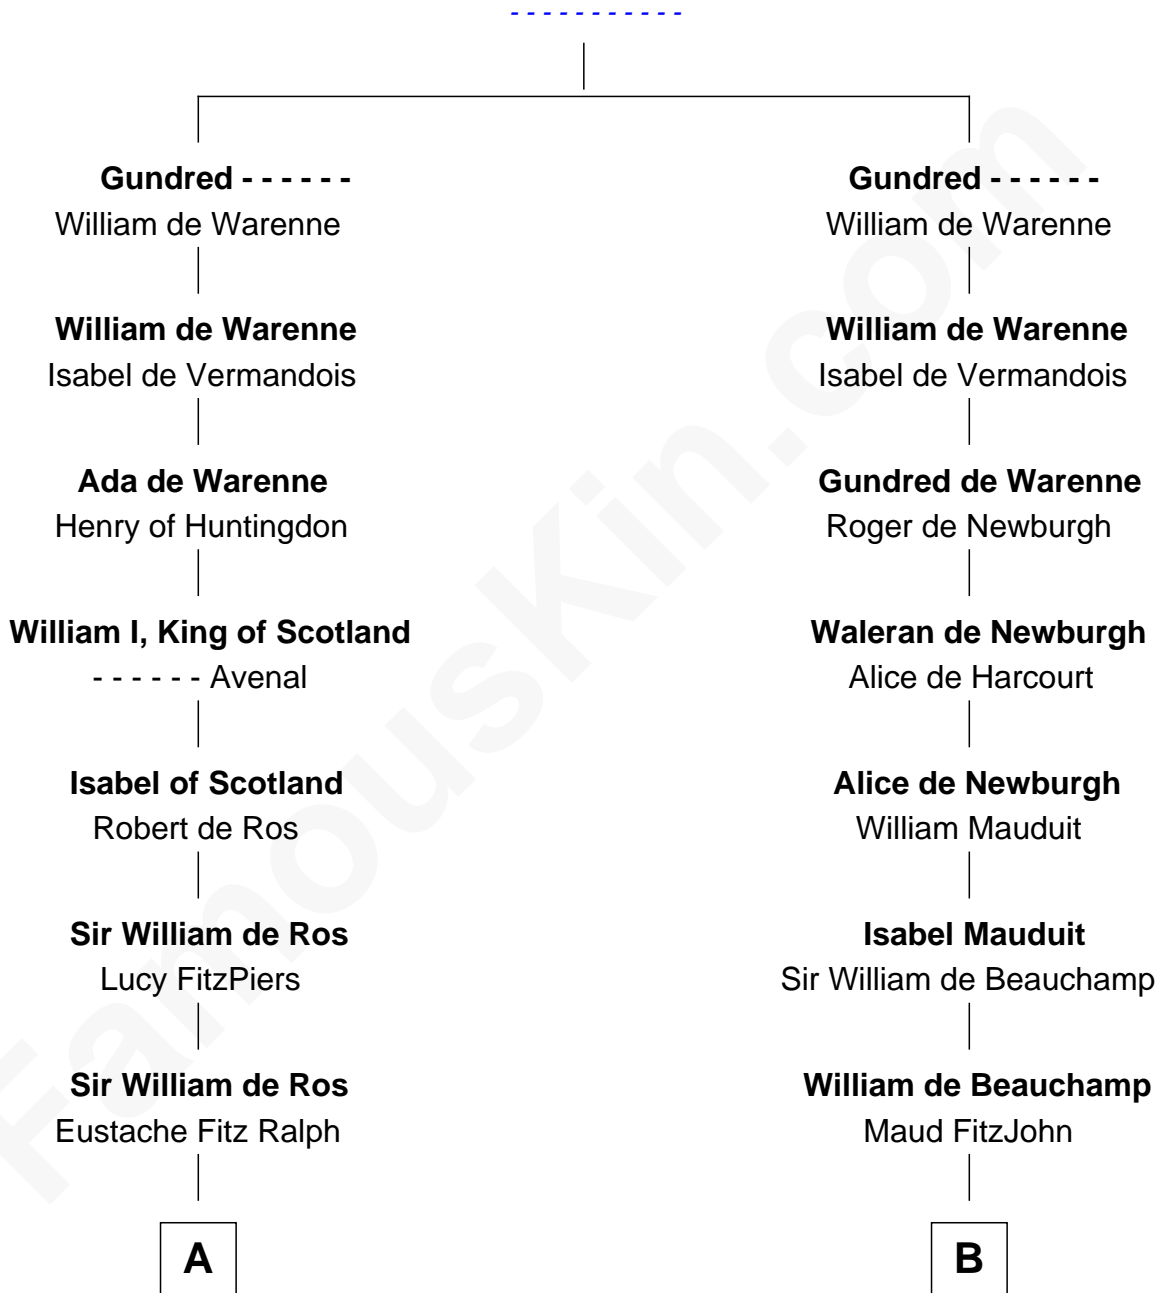

**FamousKin.com**  
**Relationship Chart of**  
**George Washington**  
*1st U.S. President*

15th cousin 6 times removed of

**King Henry VIII**  
*King of England*

**Gherbod the Fleming**

**C**

Col. George Reade

Elizabeth Martiau

Mildred Reade

Col. Augustine Warner

Mildred Warner

Lawrence Washington

Augustine Washington

Mary Ball

George Washington

*1st U.S. President*