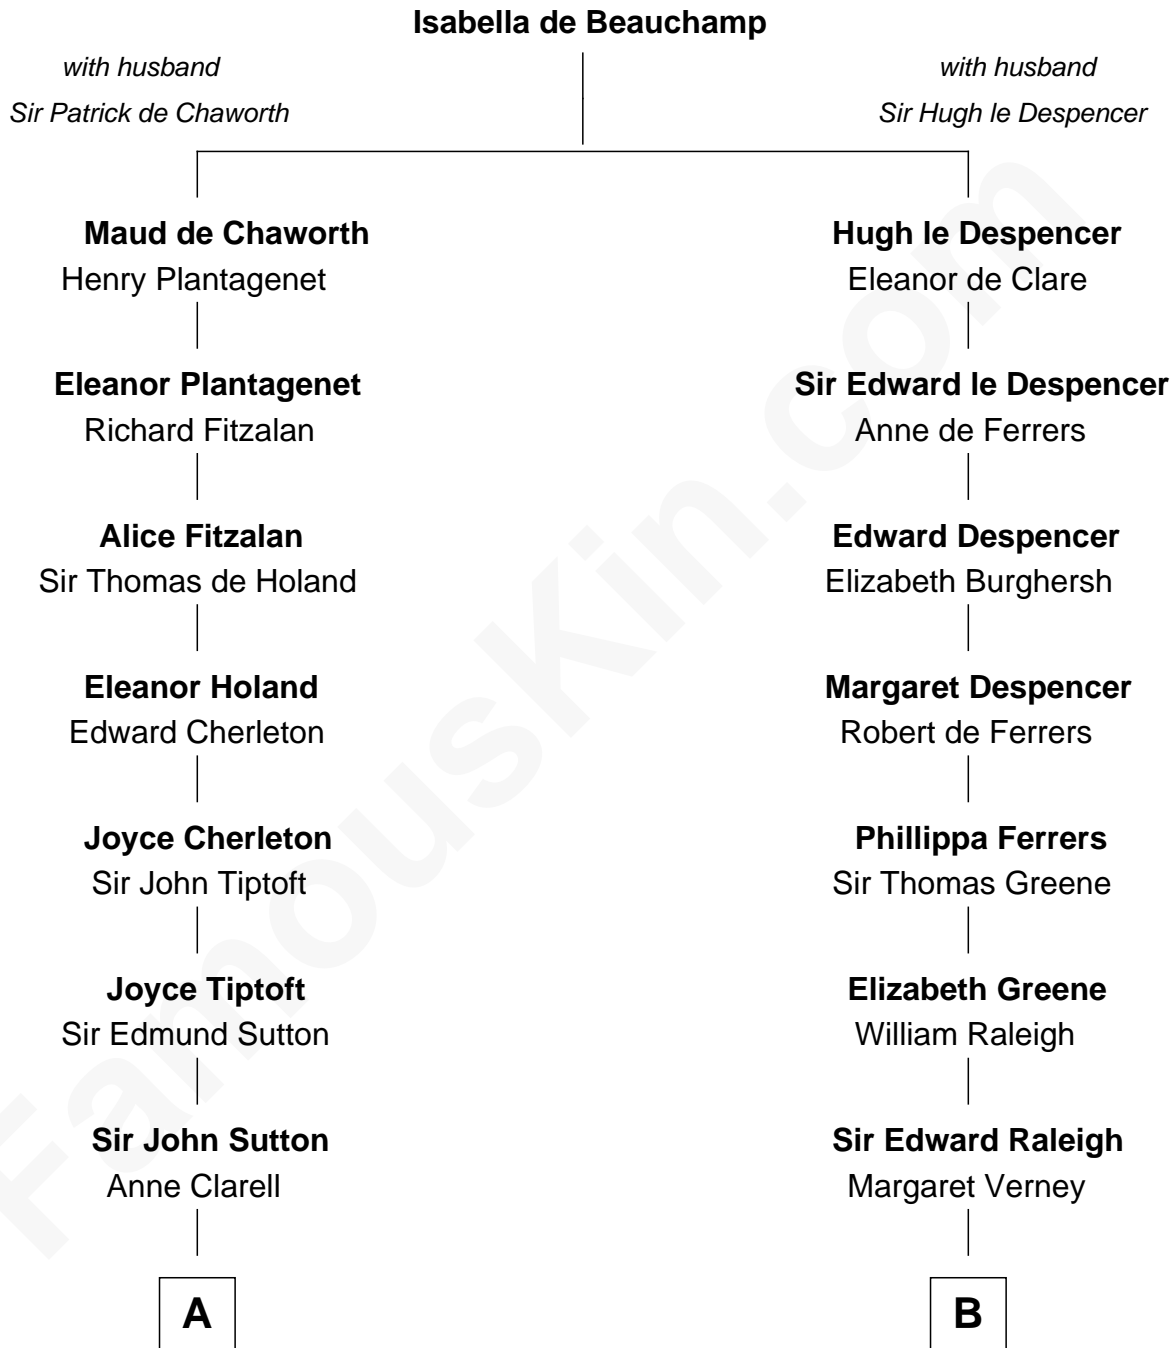

FamousKin.com

Relationship Chart of

George Washington

1st U.S. President

14th cousin 7 times removed of

Willis Carrier
Inventor of Air Conditioning

C

Dr. Harris Otis

Sarah Rogers

Lydia Otis

Thomas Button

Ann Elizabeth Button

David Joy Haviland

Elizabeth R. Haviland

Duane Williams Carrier

Willis Carrier