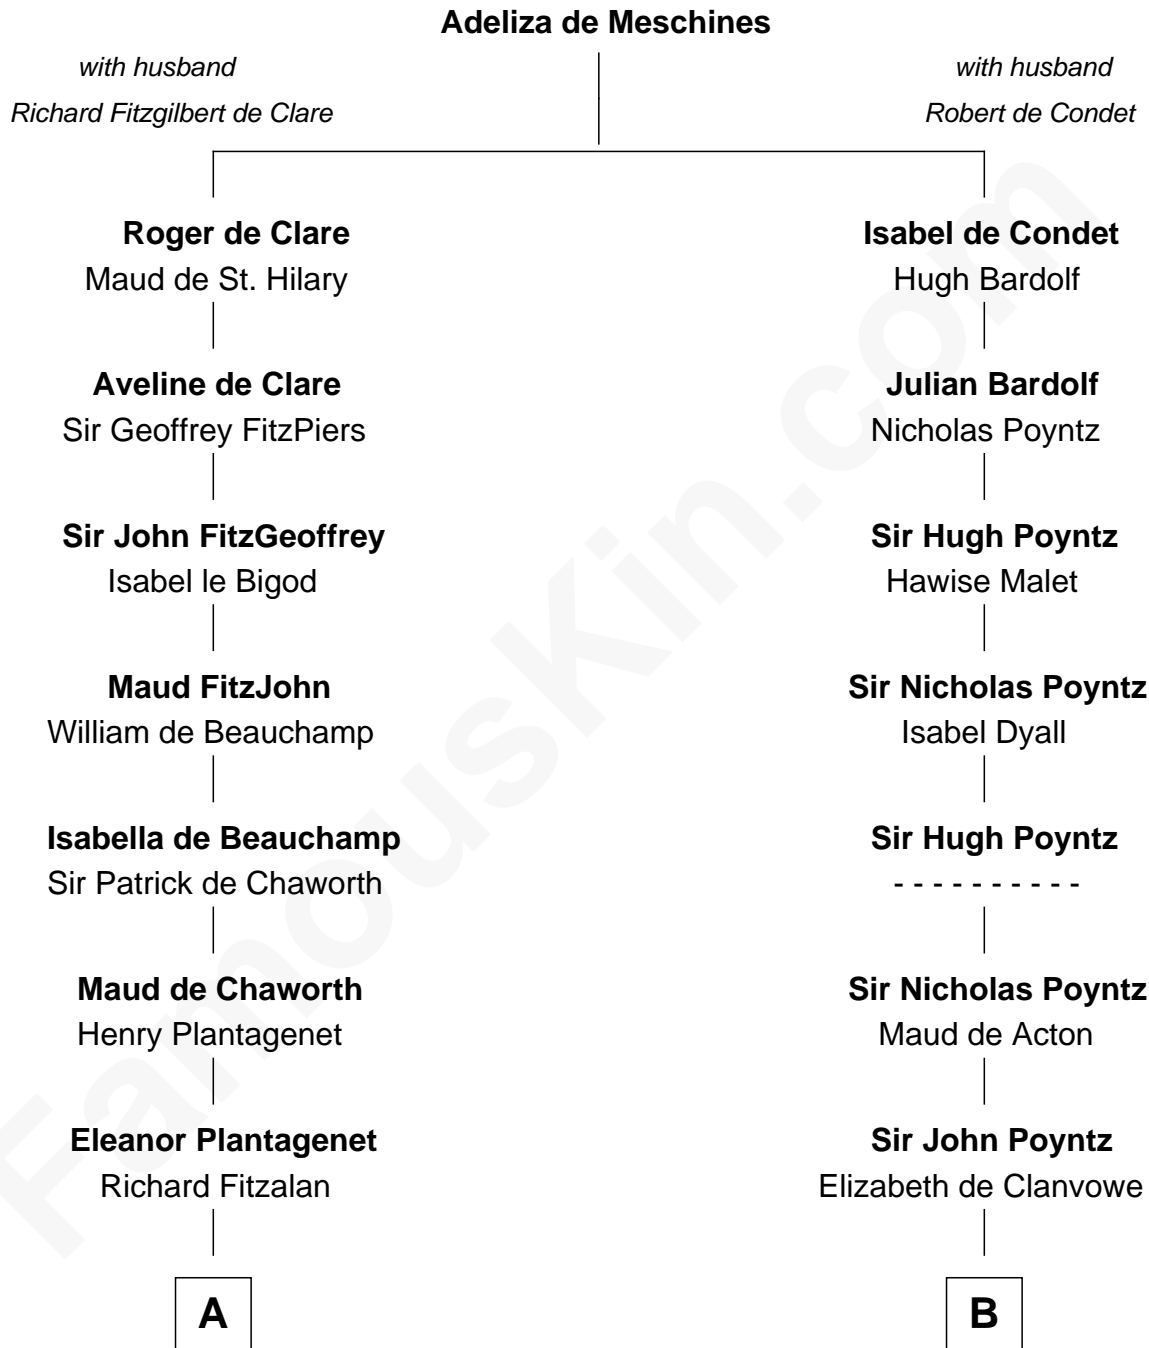

**FamousKin.com**  
**Relationship Chart of**  
**George Washington**  
*1st U.S. President*

**19th cousin 2 times removed of**  
**Samuel Ward King**  
*15th Governor of Rhode Island*

**C**

**Lawrence Washington**

Mildred Warner

**Augustine Washington**

Mary Ball

**George Washington**

*1st U.S. President*

**D**

**Samuel Greene**

Mary Gorton

**Samuel Greene**

Sarah Coggeshall

**Mercy Green**

John Walton

**Welthian Walton**

William Borden King

**Samuel Ward King**

*15th Governor of Rhode Island*